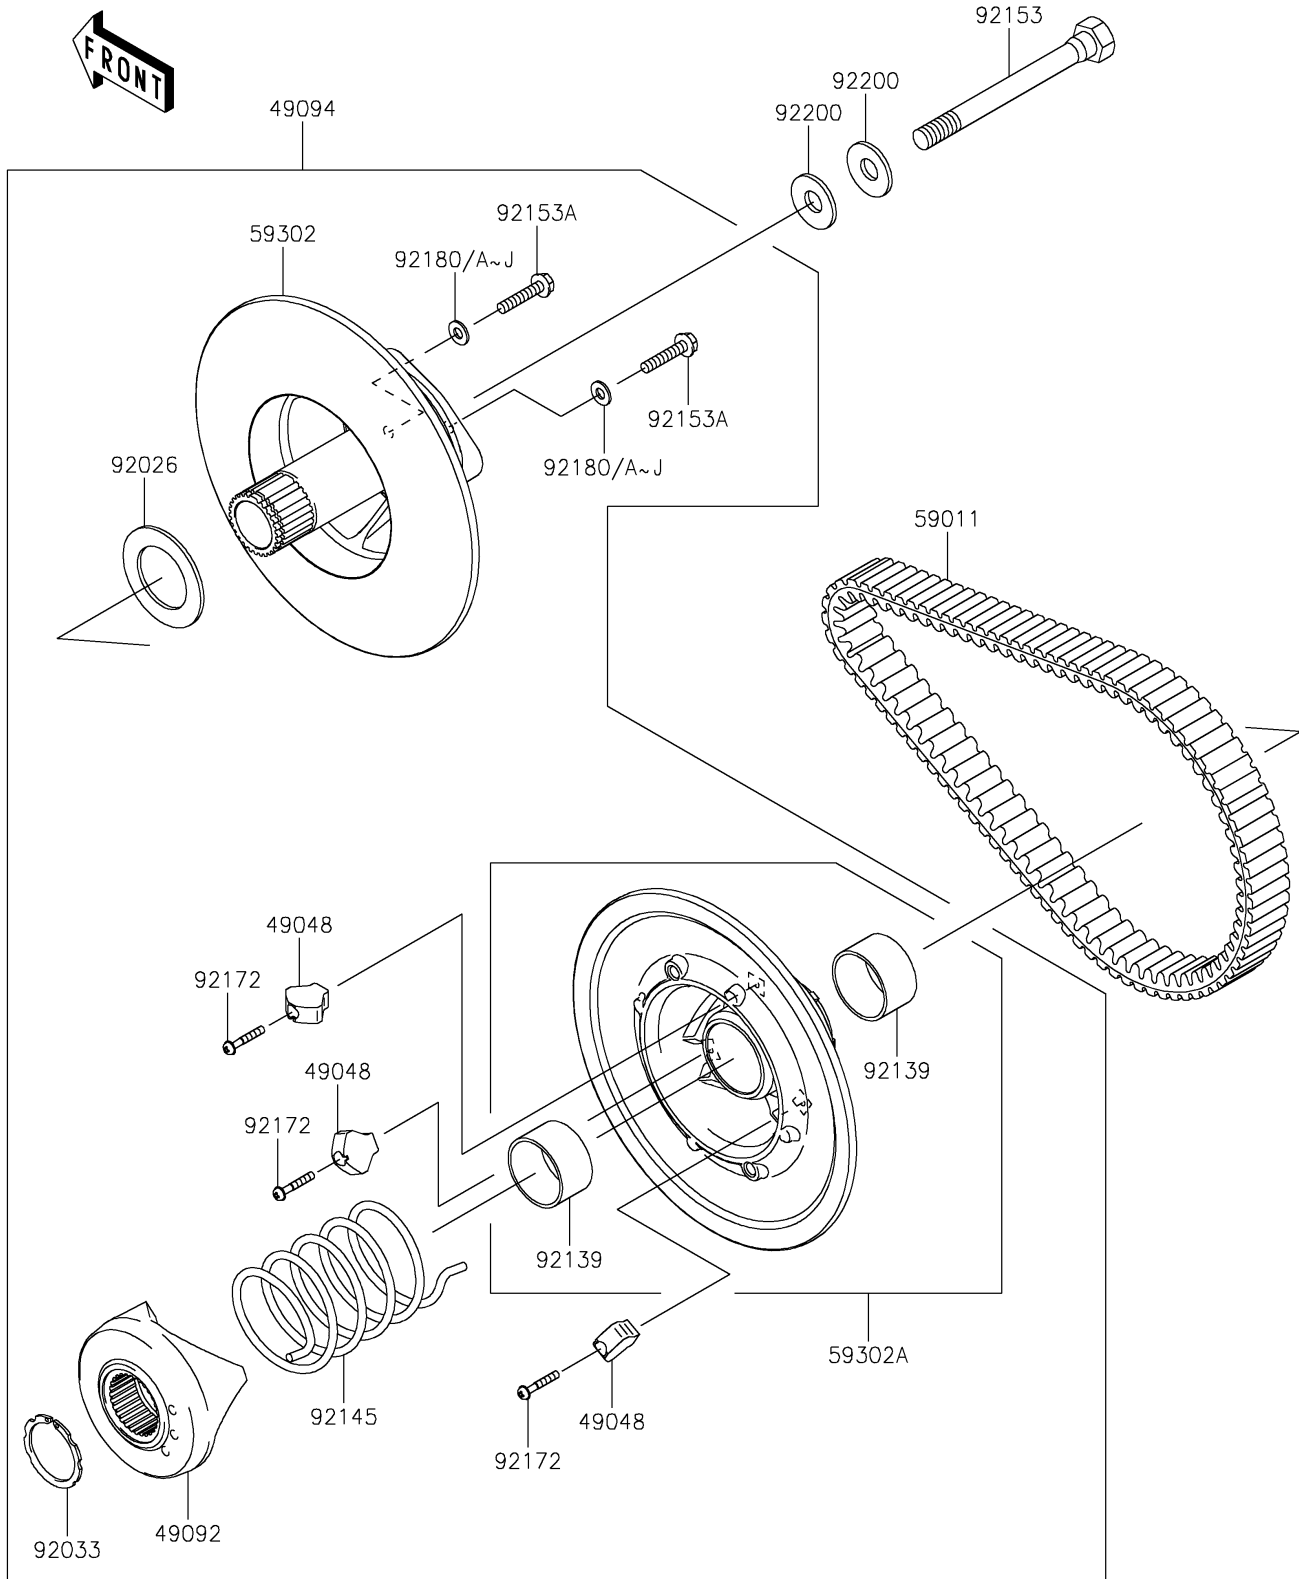

2024 MULE SX™ 4x4 XC LE

PARTS DIAGRAM

Driven Converter/Drive Belt

E1392

2024 MULE SX™ 4x4 XC LE

PARTS LIST

Driven Converter/Drive Belt

ITEM NAME	PART NUMBER	QUANTITY
-----------	-------------	----------
