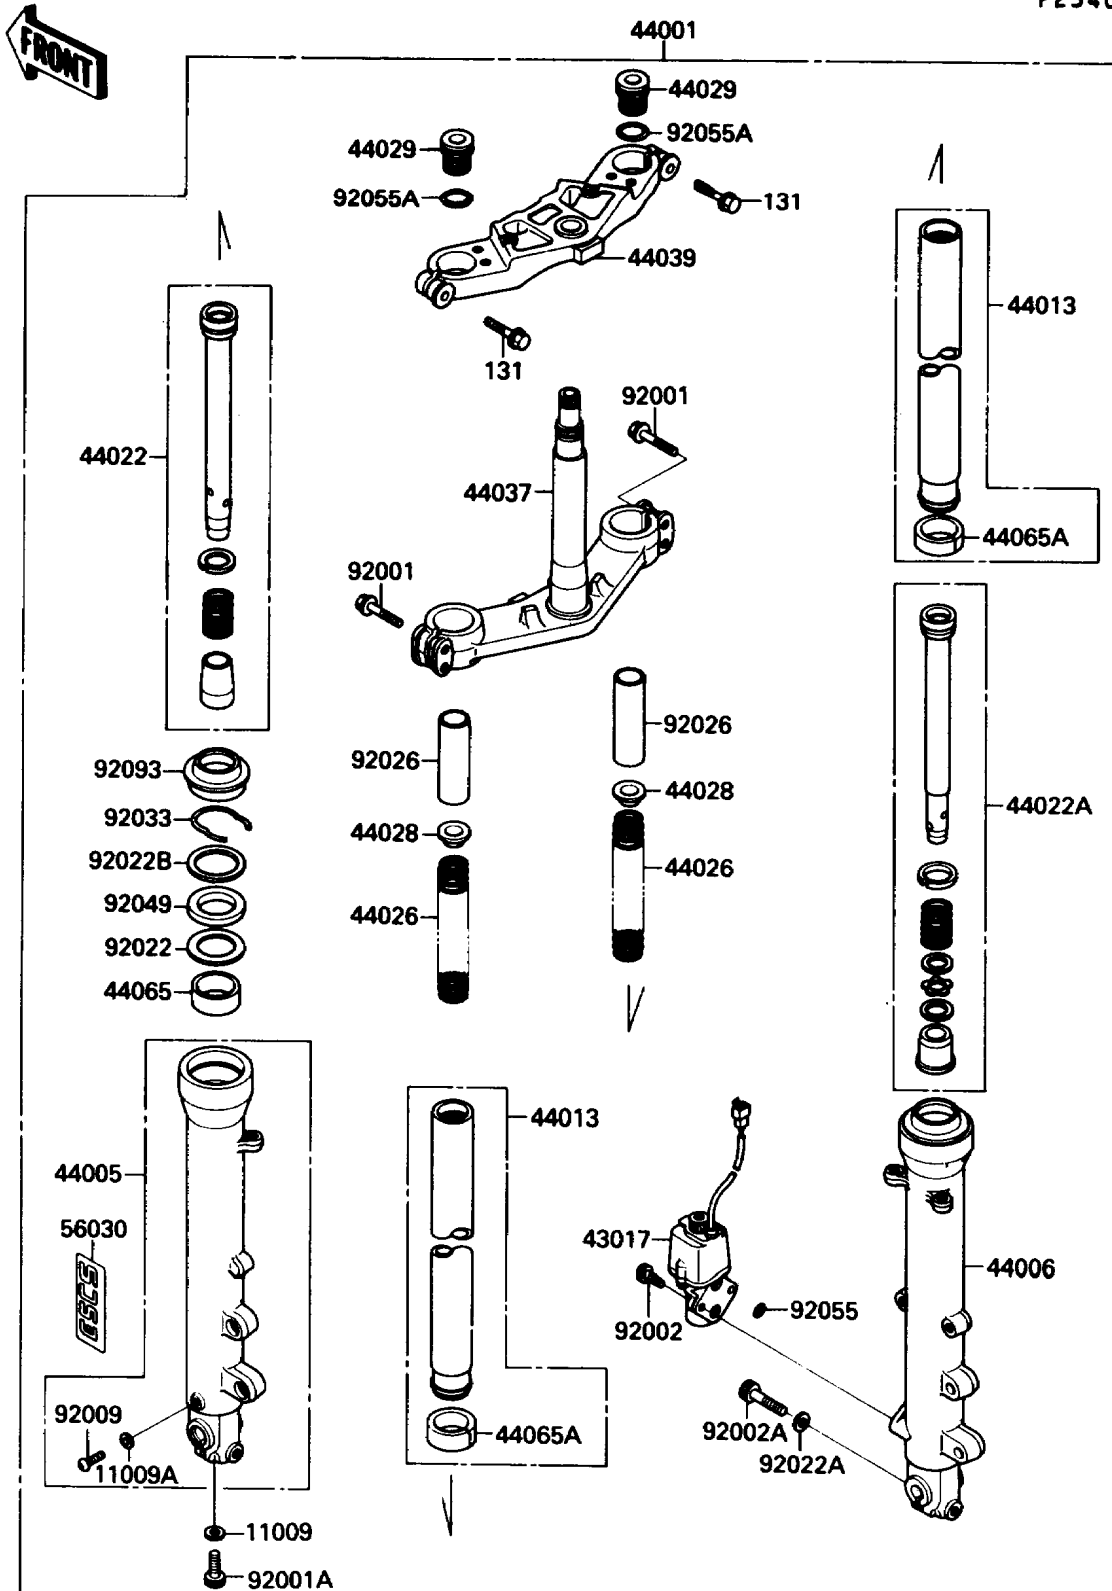

1990 Ninja[®] 750R

PARTS DIAGRAM

Front Fork

F2340

1990 Ninja[®] 750R

PARTS LIST

Front Fork

ITEM NAME

PART NUMBER

QUANTITY
