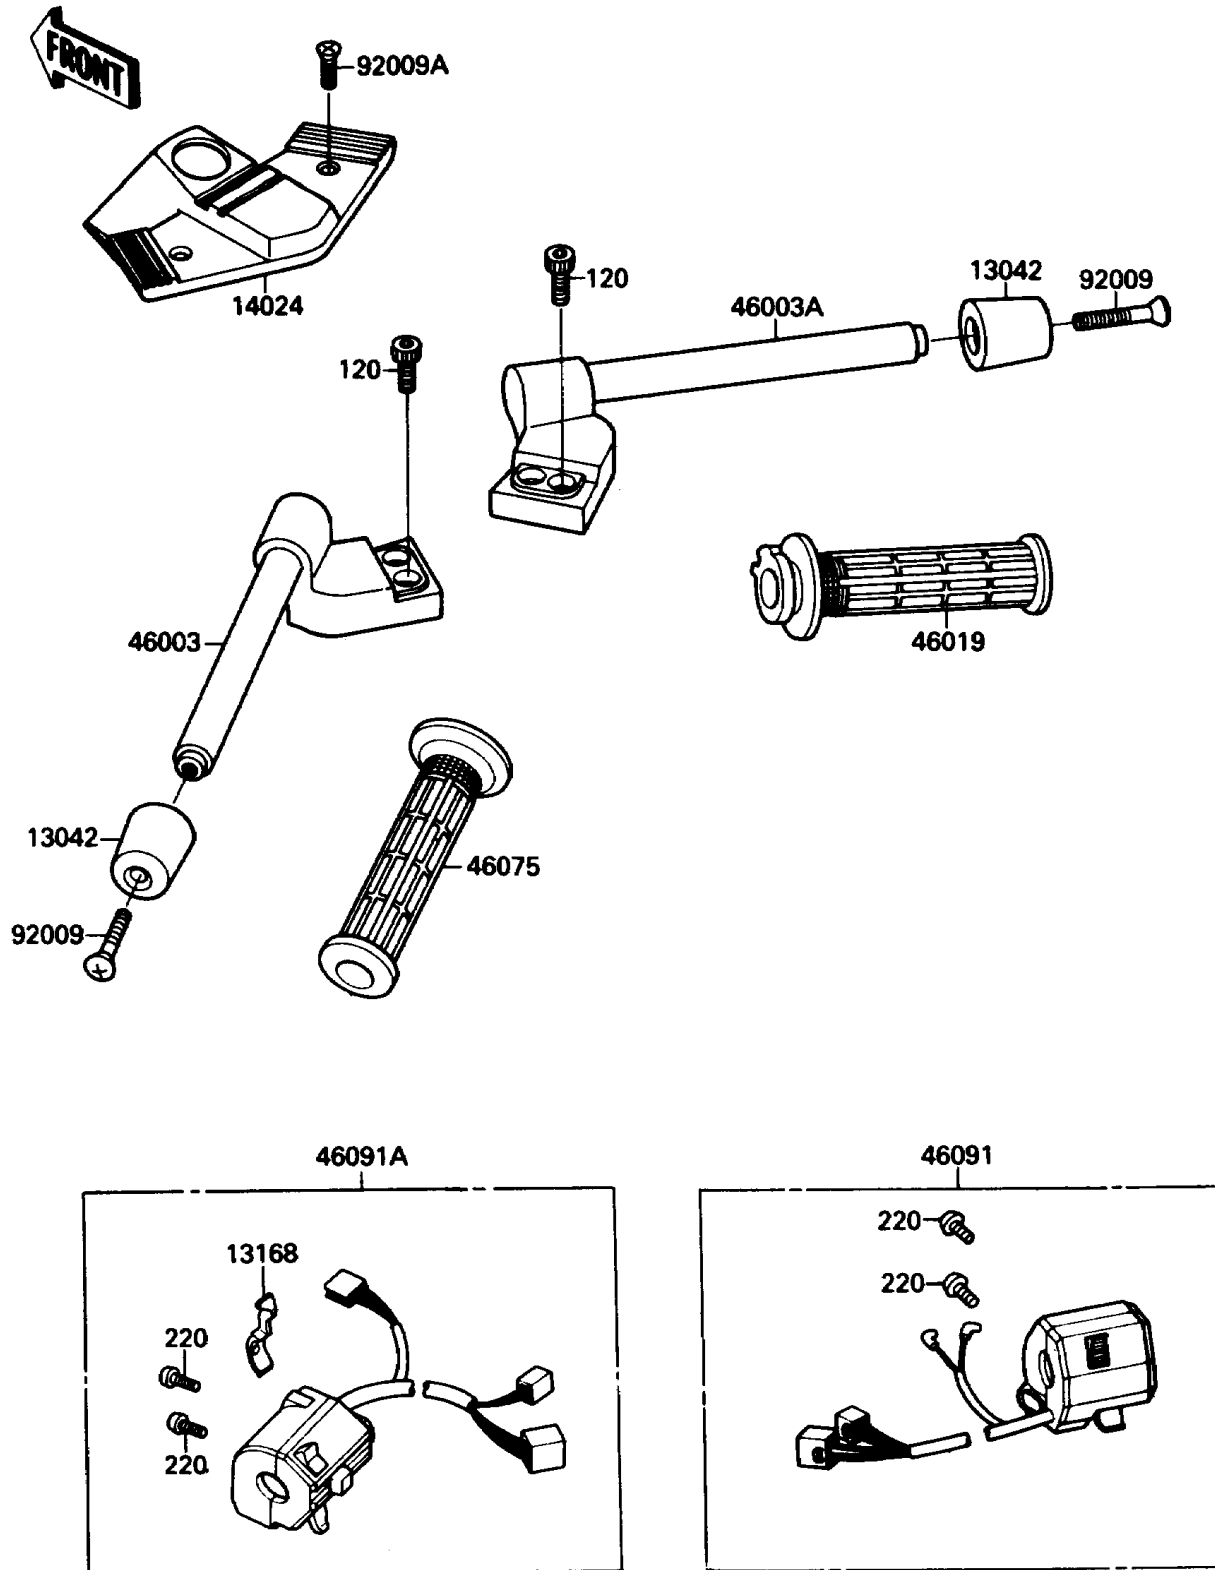

1990 Ninja[®] 750R

PARTS DIAGRAM

Handlebar

F2310

1990 Ninja[®] 750R

PARTS LIST

Handlebar

ITEM NAME

PART NUMBER

QUANTITY
