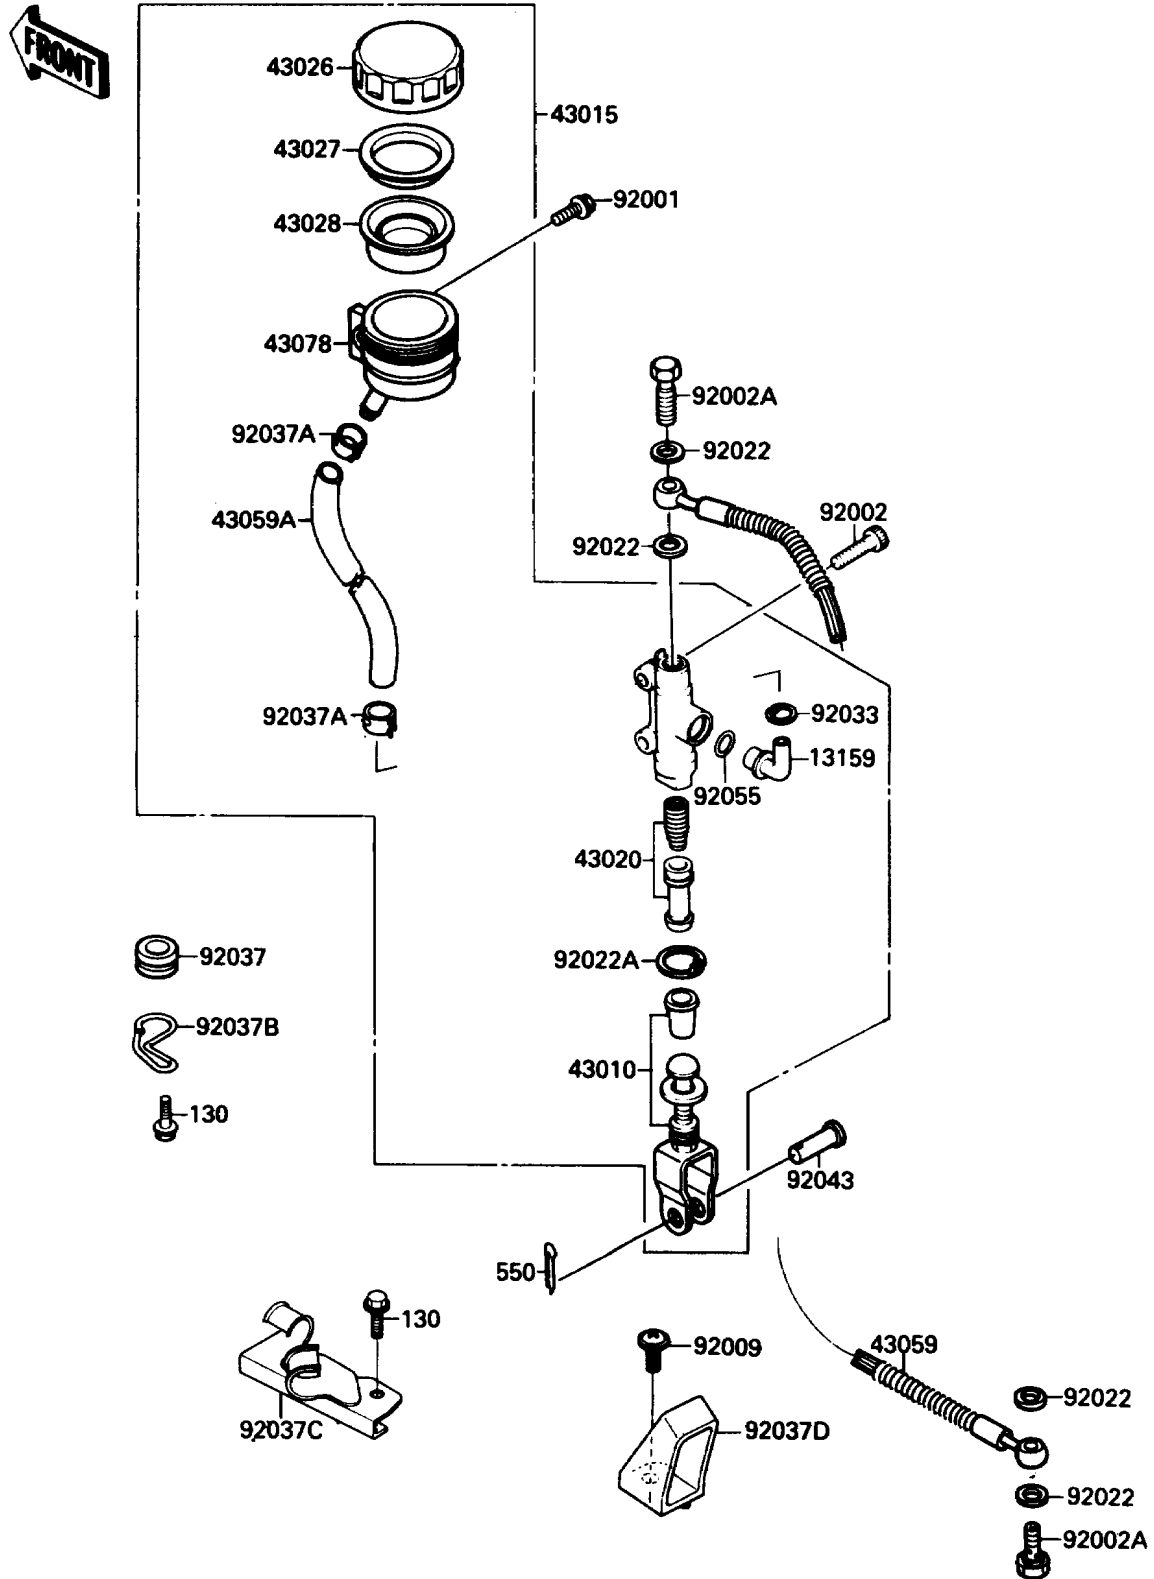

1990 Ninja[®] 750R

PARTS DIAGRAM

Rear Master Cylinder

F2293

1990 Ninja[®] 750R

PARTS LIST

Rear Master Cylinder

ITEM NAME

PART NUMBER

QUANTITY
