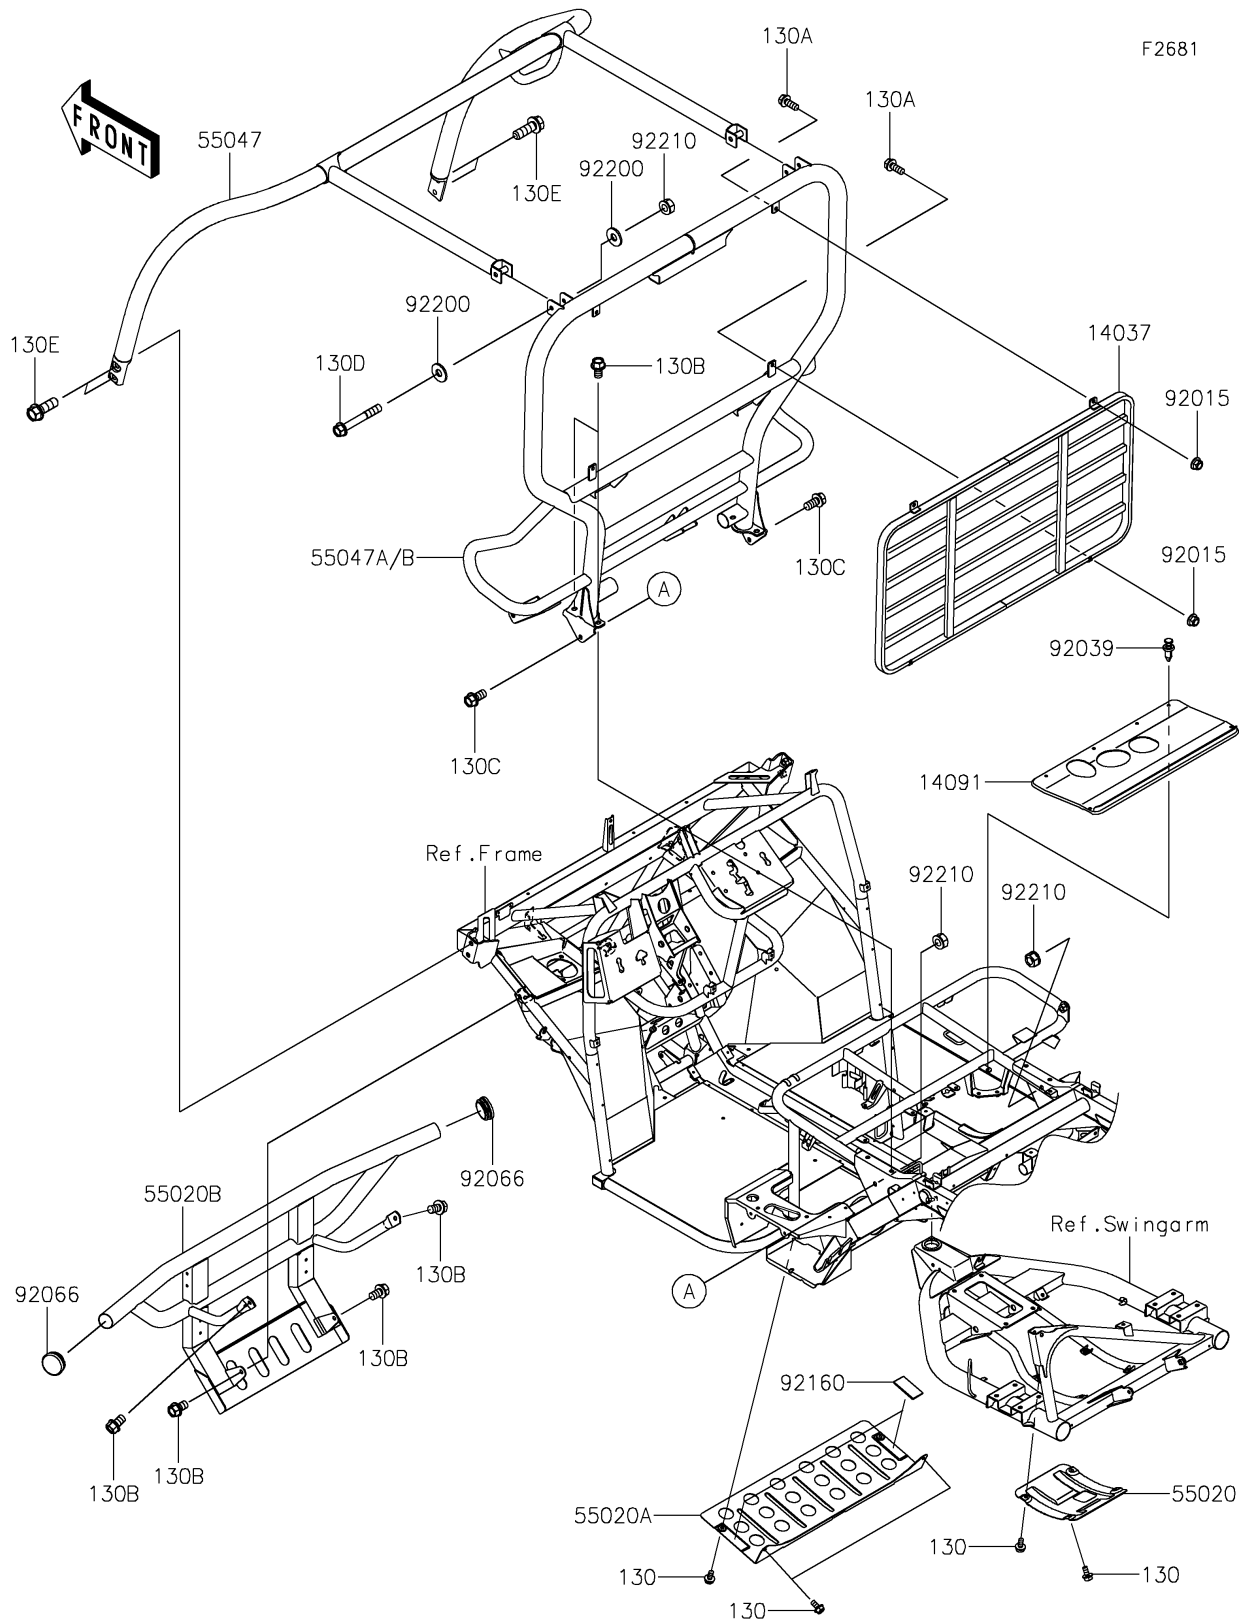

2024 MULE SX™ 4x4

PARTS DIAGRAM

Guards/Cab Frame

2024 MULE SX™ 4x4

PARTS LIST

Guards/Cab Frame

ITEM NAME

PART NUMBER

QUANTITY
