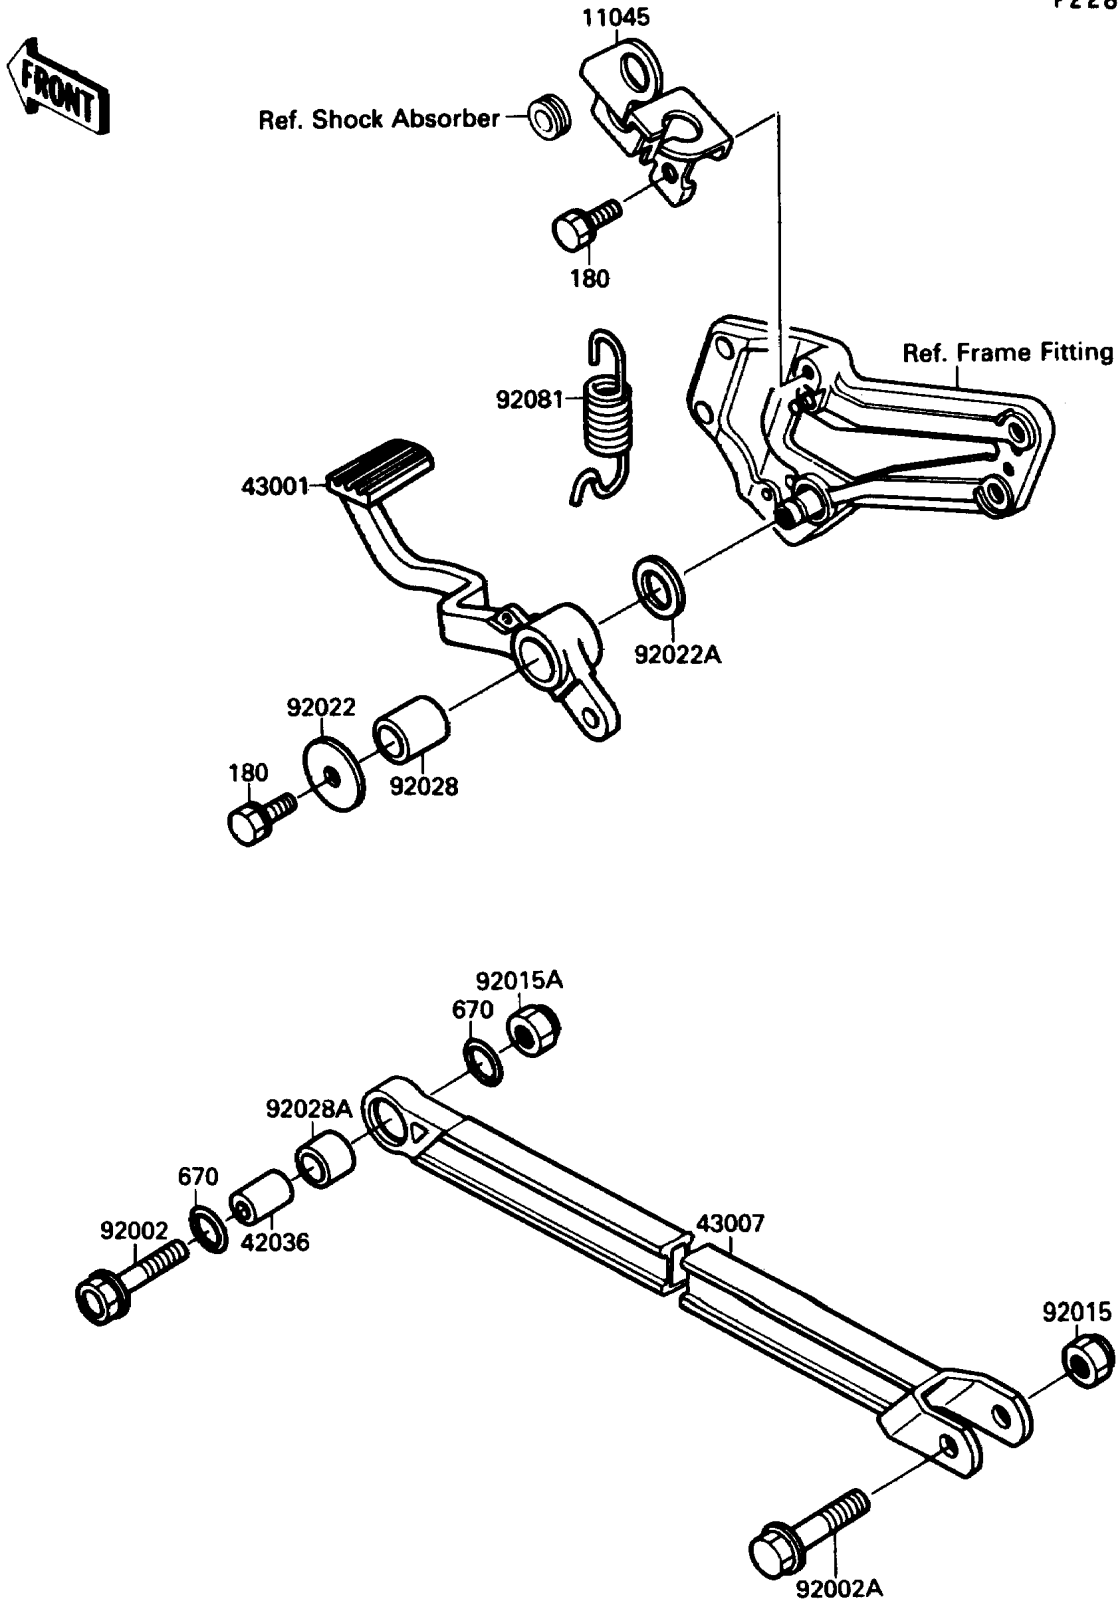

1990 Ninja[®] 750R

PARTS DIAGRAM

Brake Pedal/Torque Link

F2260

1990 Ninja[®] 750R

PARTS LIST

Brake Pedal/Torque Link

ITEM NAME

PART NUMBER

QUANTITY
