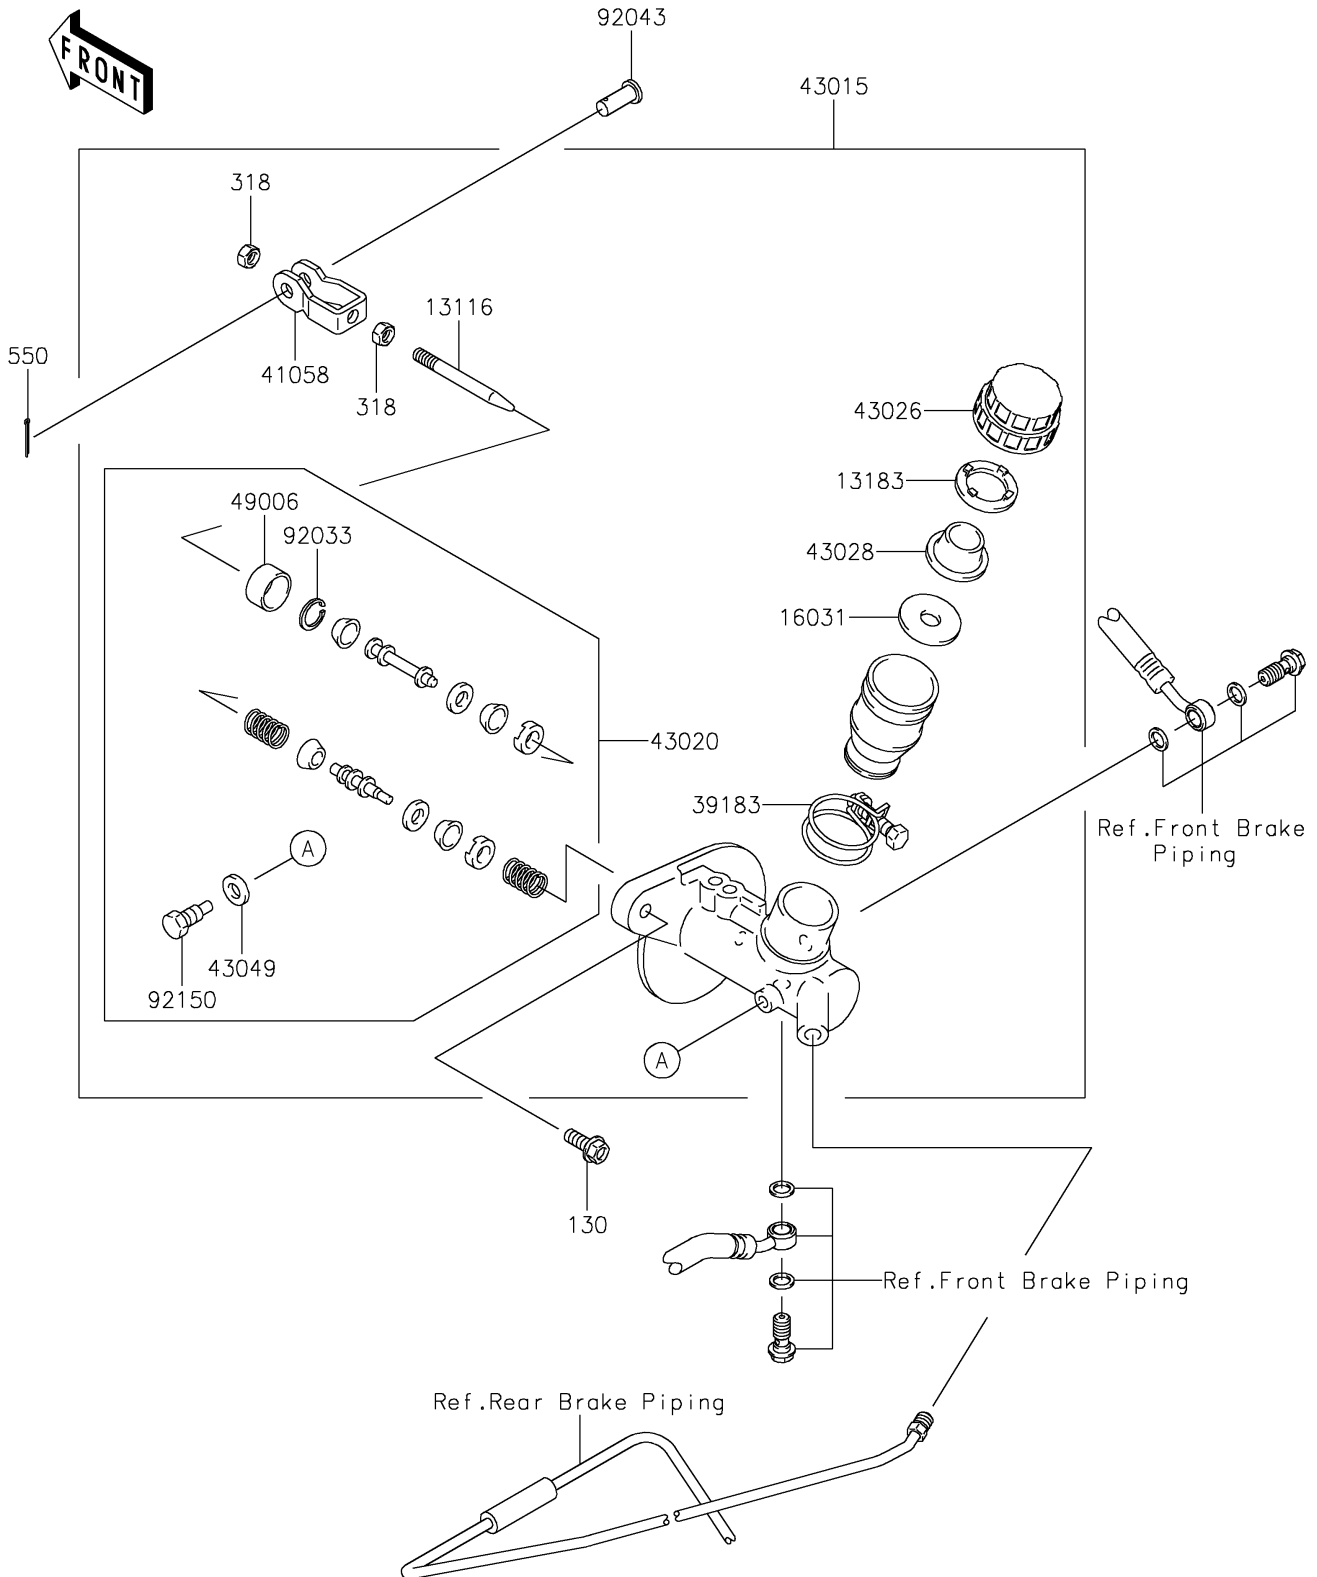

2024 MULE SX™ 4x4

PARTS DIAGRAM

Master Cylinder

F2261

2024 MULE SX™ 4x4

PARTS LIST

Master Cylinder

ITEM NAME

PART NUMBER

QUANTITY
