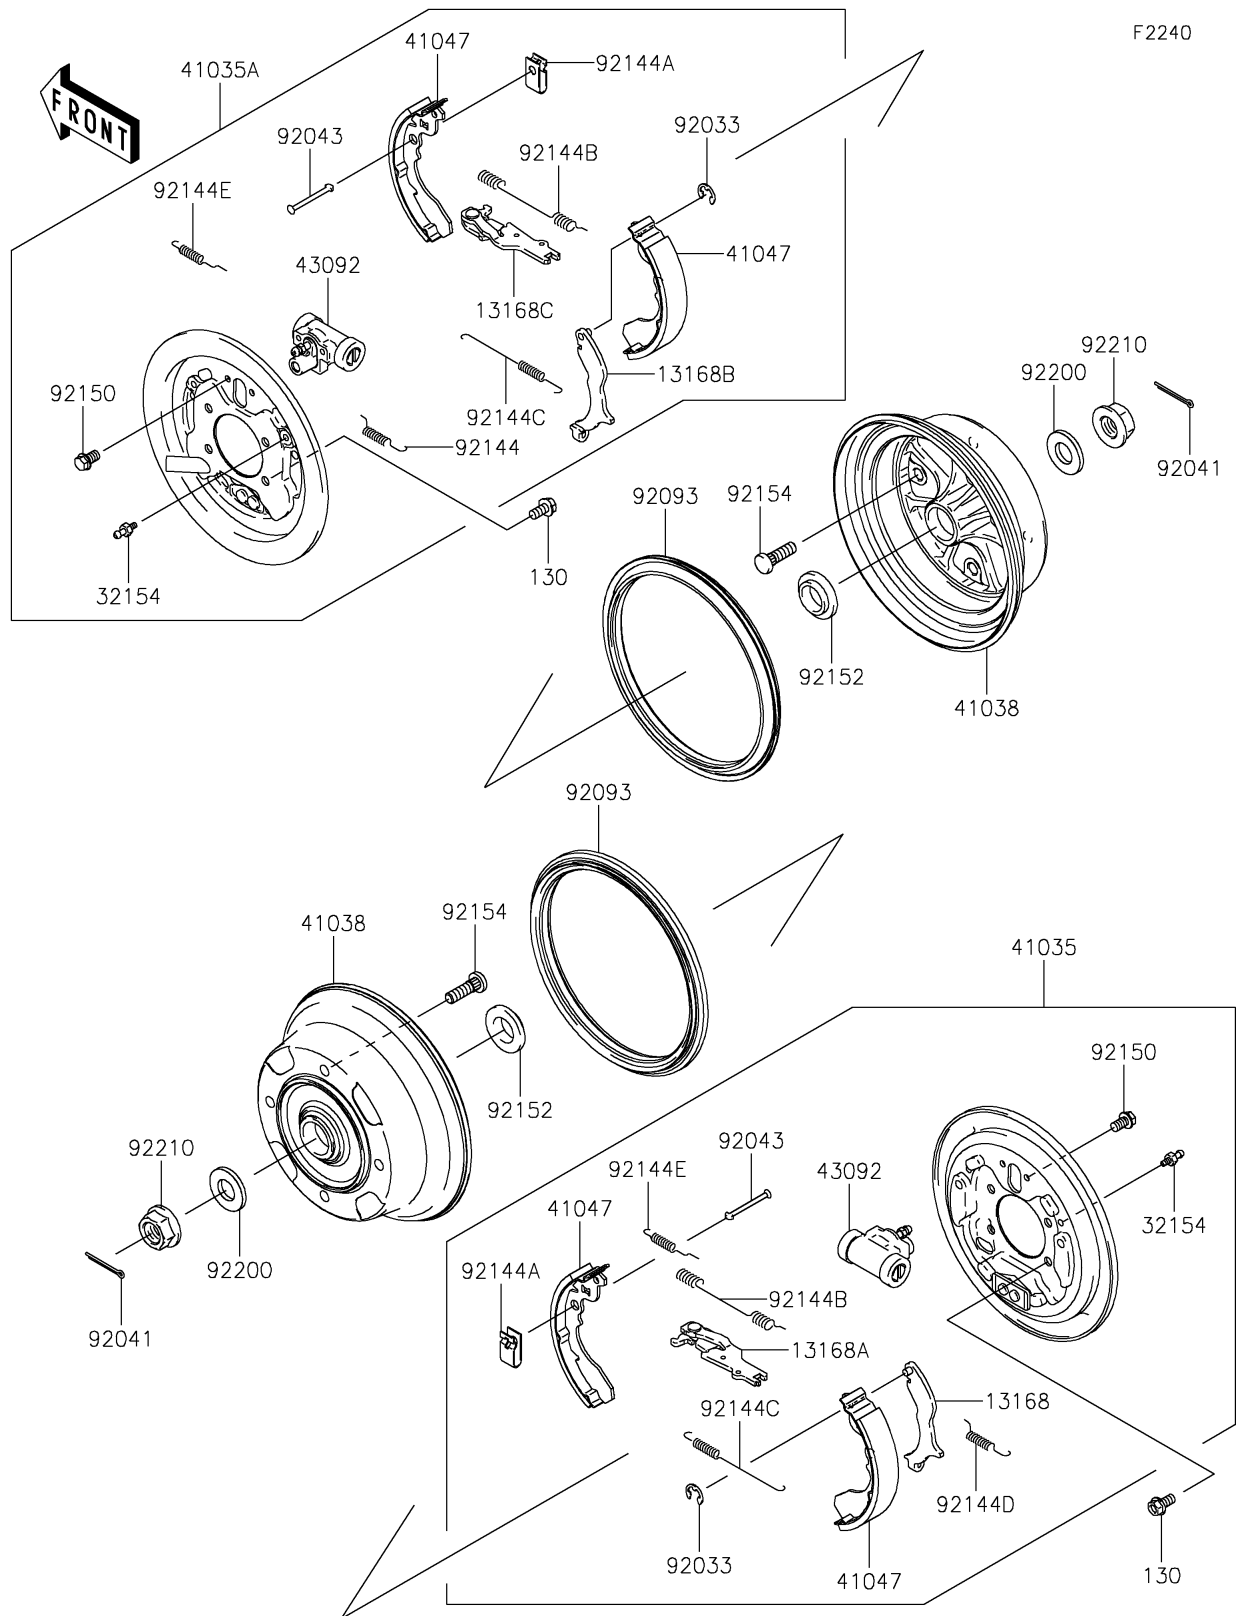

2024 MULE SX™ 4x4

PARTS DIAGRAM

Rear Hubs/Brakes

2024 MULE SX™ 4x4

PARTS LIST

Rear Hubs/Brakes

ITEM NAME

PART NUMBER

QUANTITY
