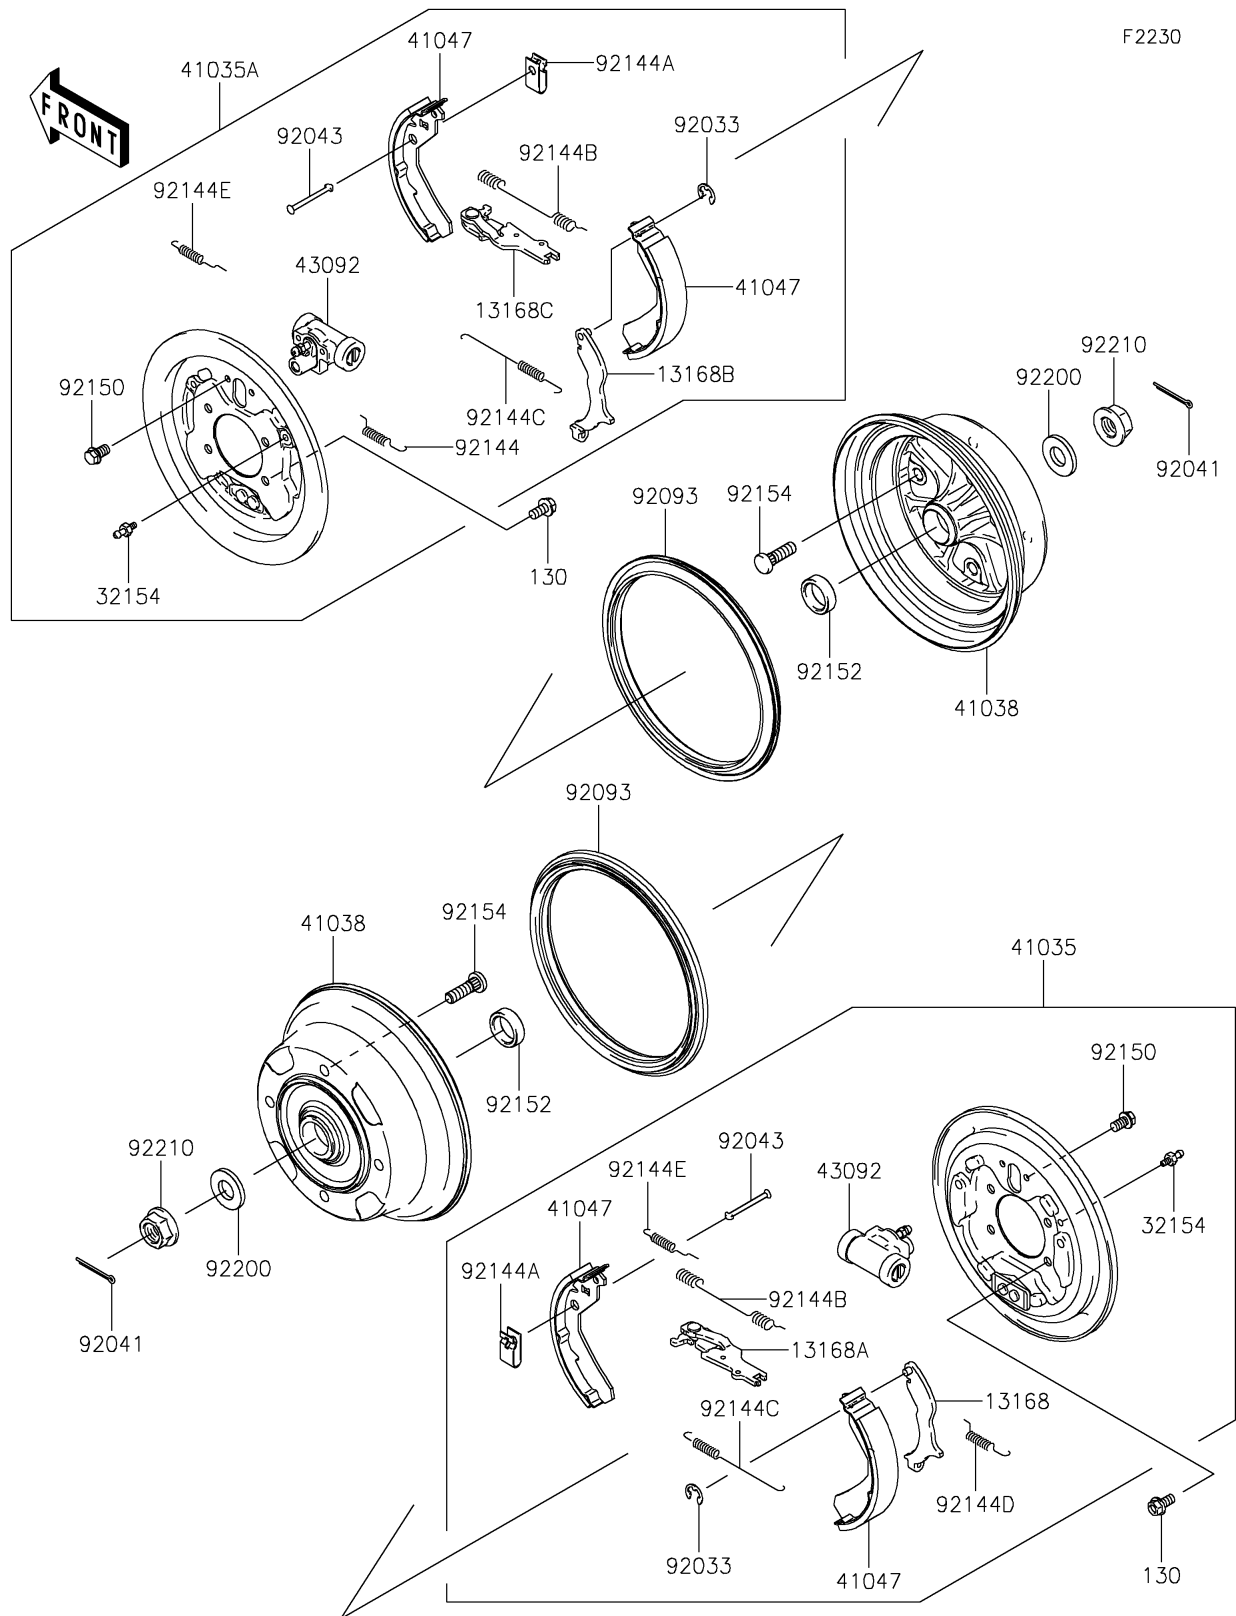

2024 MULE SX™ 4x4

PARTS DIAGRAM

Front Hubs/Brakes

2024 MULE SX™ 4x4

PARTS LIST

Front Hubs/Brakes

ITEM NAME

PART NUMBER

QUANTITY
