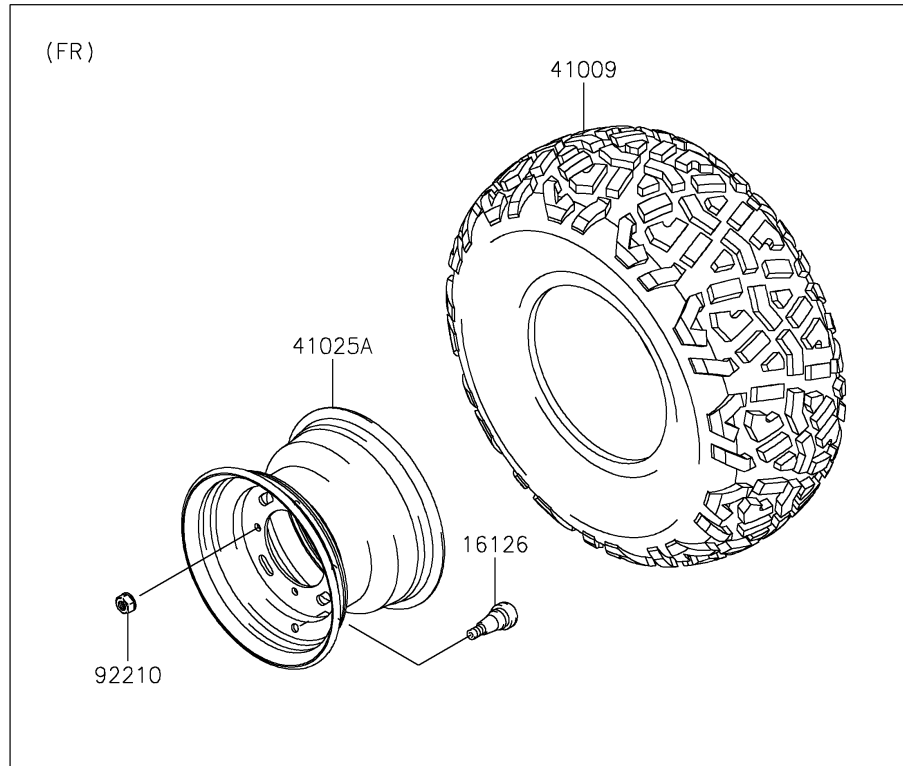

2024 MULE SX™ 4x4

PARTS DIAGRAM

Wheels/Tires

F2210

2024 MULE SX™ 4x4

PARTS LIST

Wheels/Tires

ITEM NAME

PART NUMBER

QUANTITY
