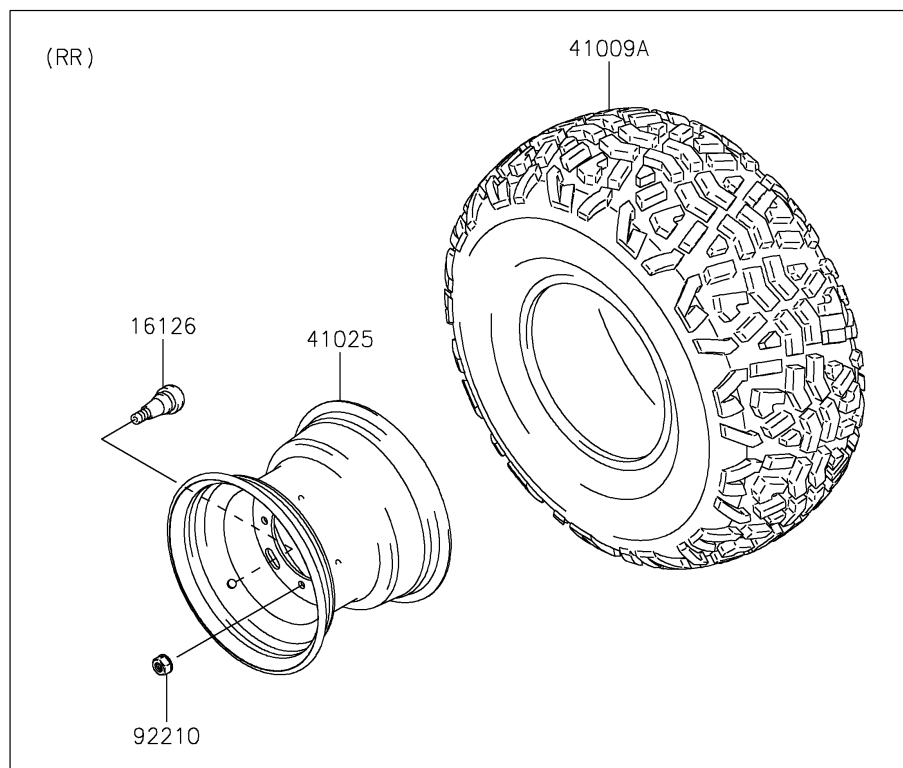

2024 MULE SX™ 4x4

PARTS DIAGRAM

Wheels/Tires

F2210

2024 MULE SX™ 4x4

PARTS LIST

Wheels/Tires

ITEM NAME

PART NUMBER

QUANTITY
