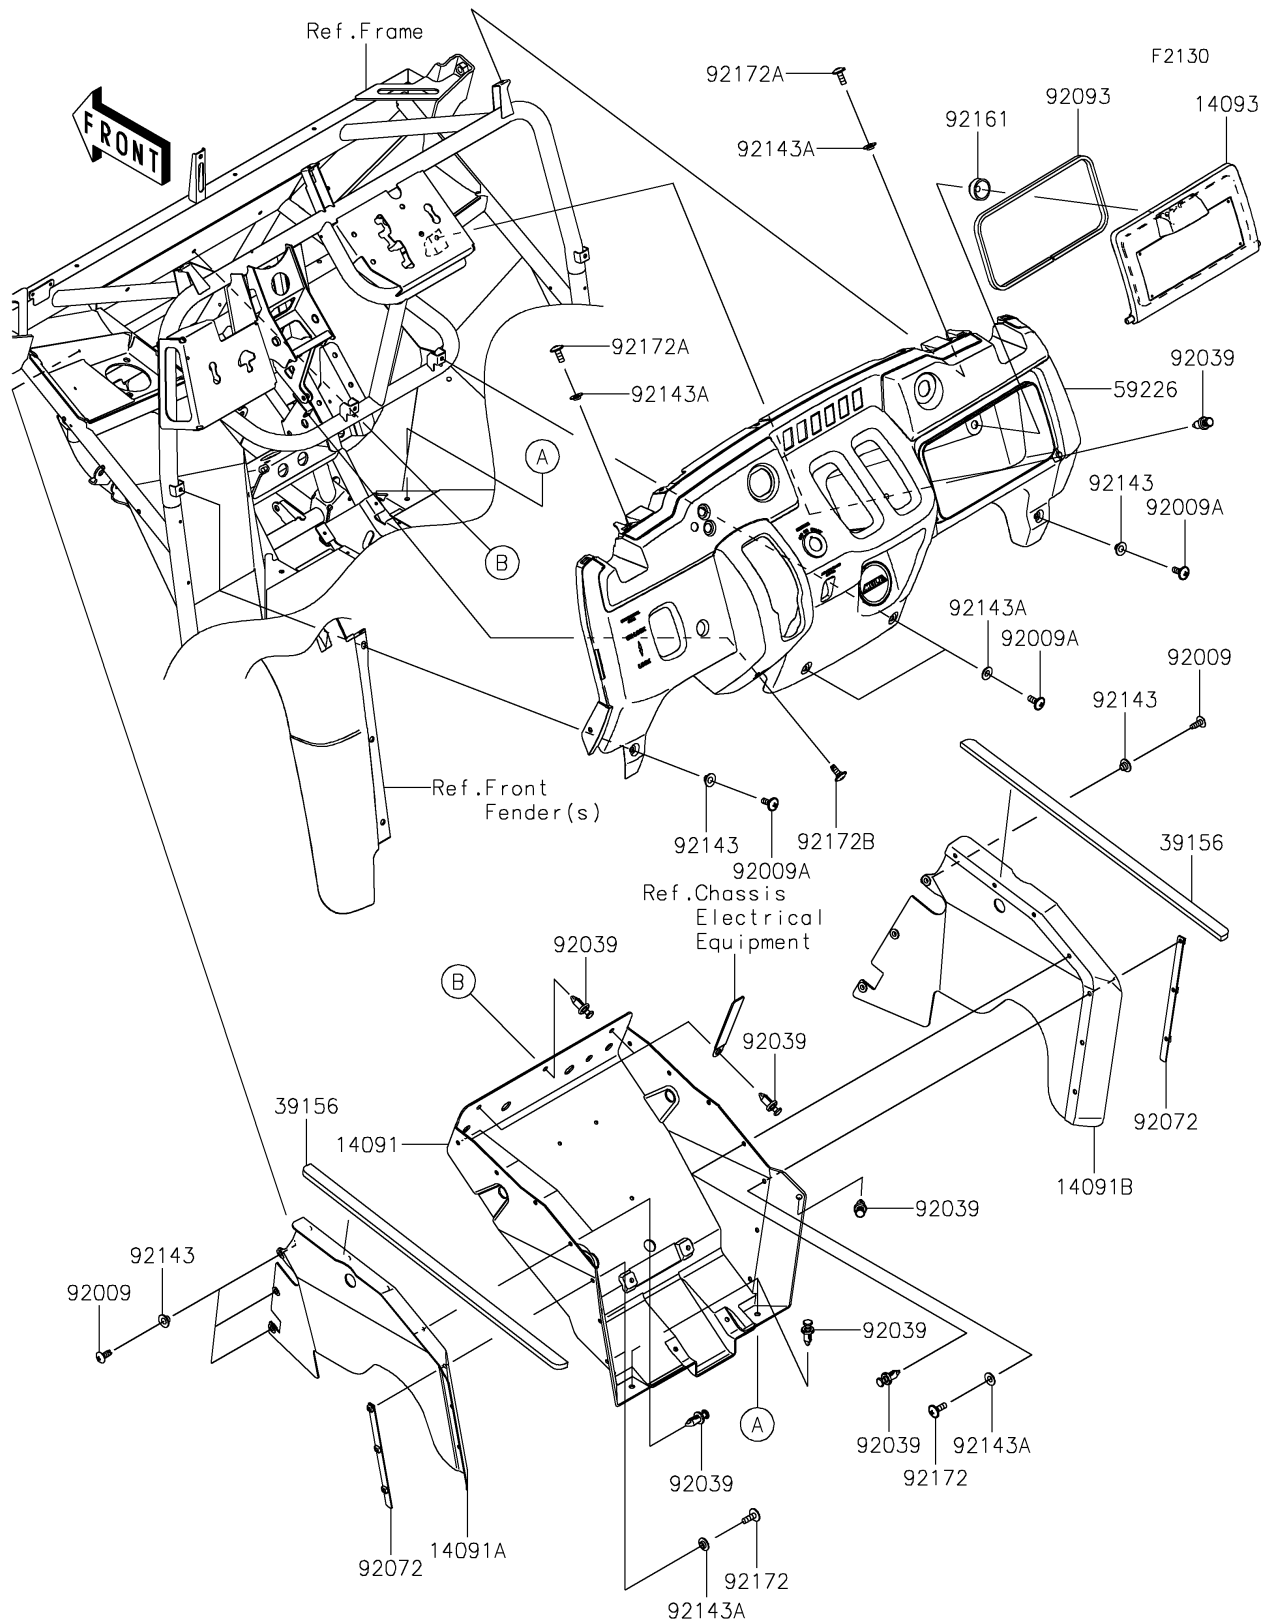

2024 MULE SX™ 4x4

PARTS DIAGRAM

Frame Fittings(Front)

2024 MULE SX™ 4x4

PARTS LIST

Frame Fittings(Front)

ITEM NAME

PART NUMBER

QUANTITY
