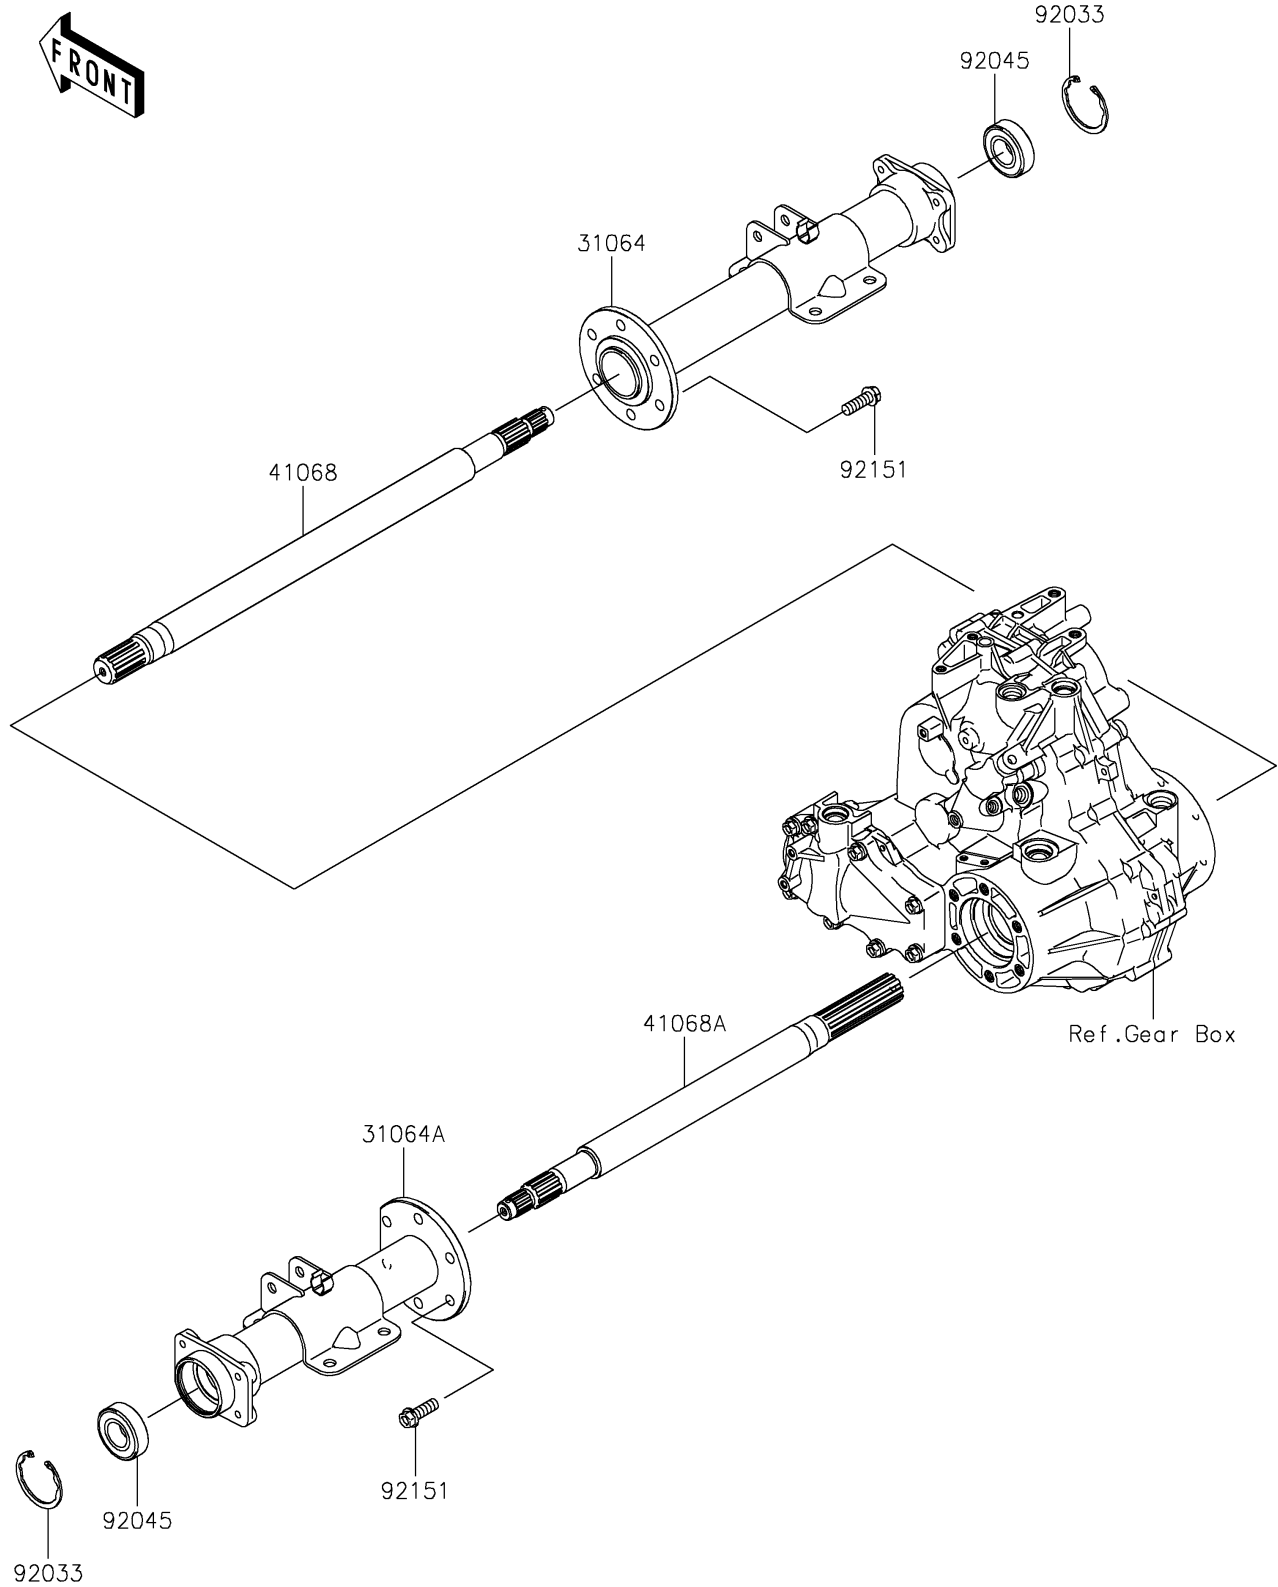

2024 MULE SX™ 4x4

PARTS DIAGRAM

Rear Axle

E3133