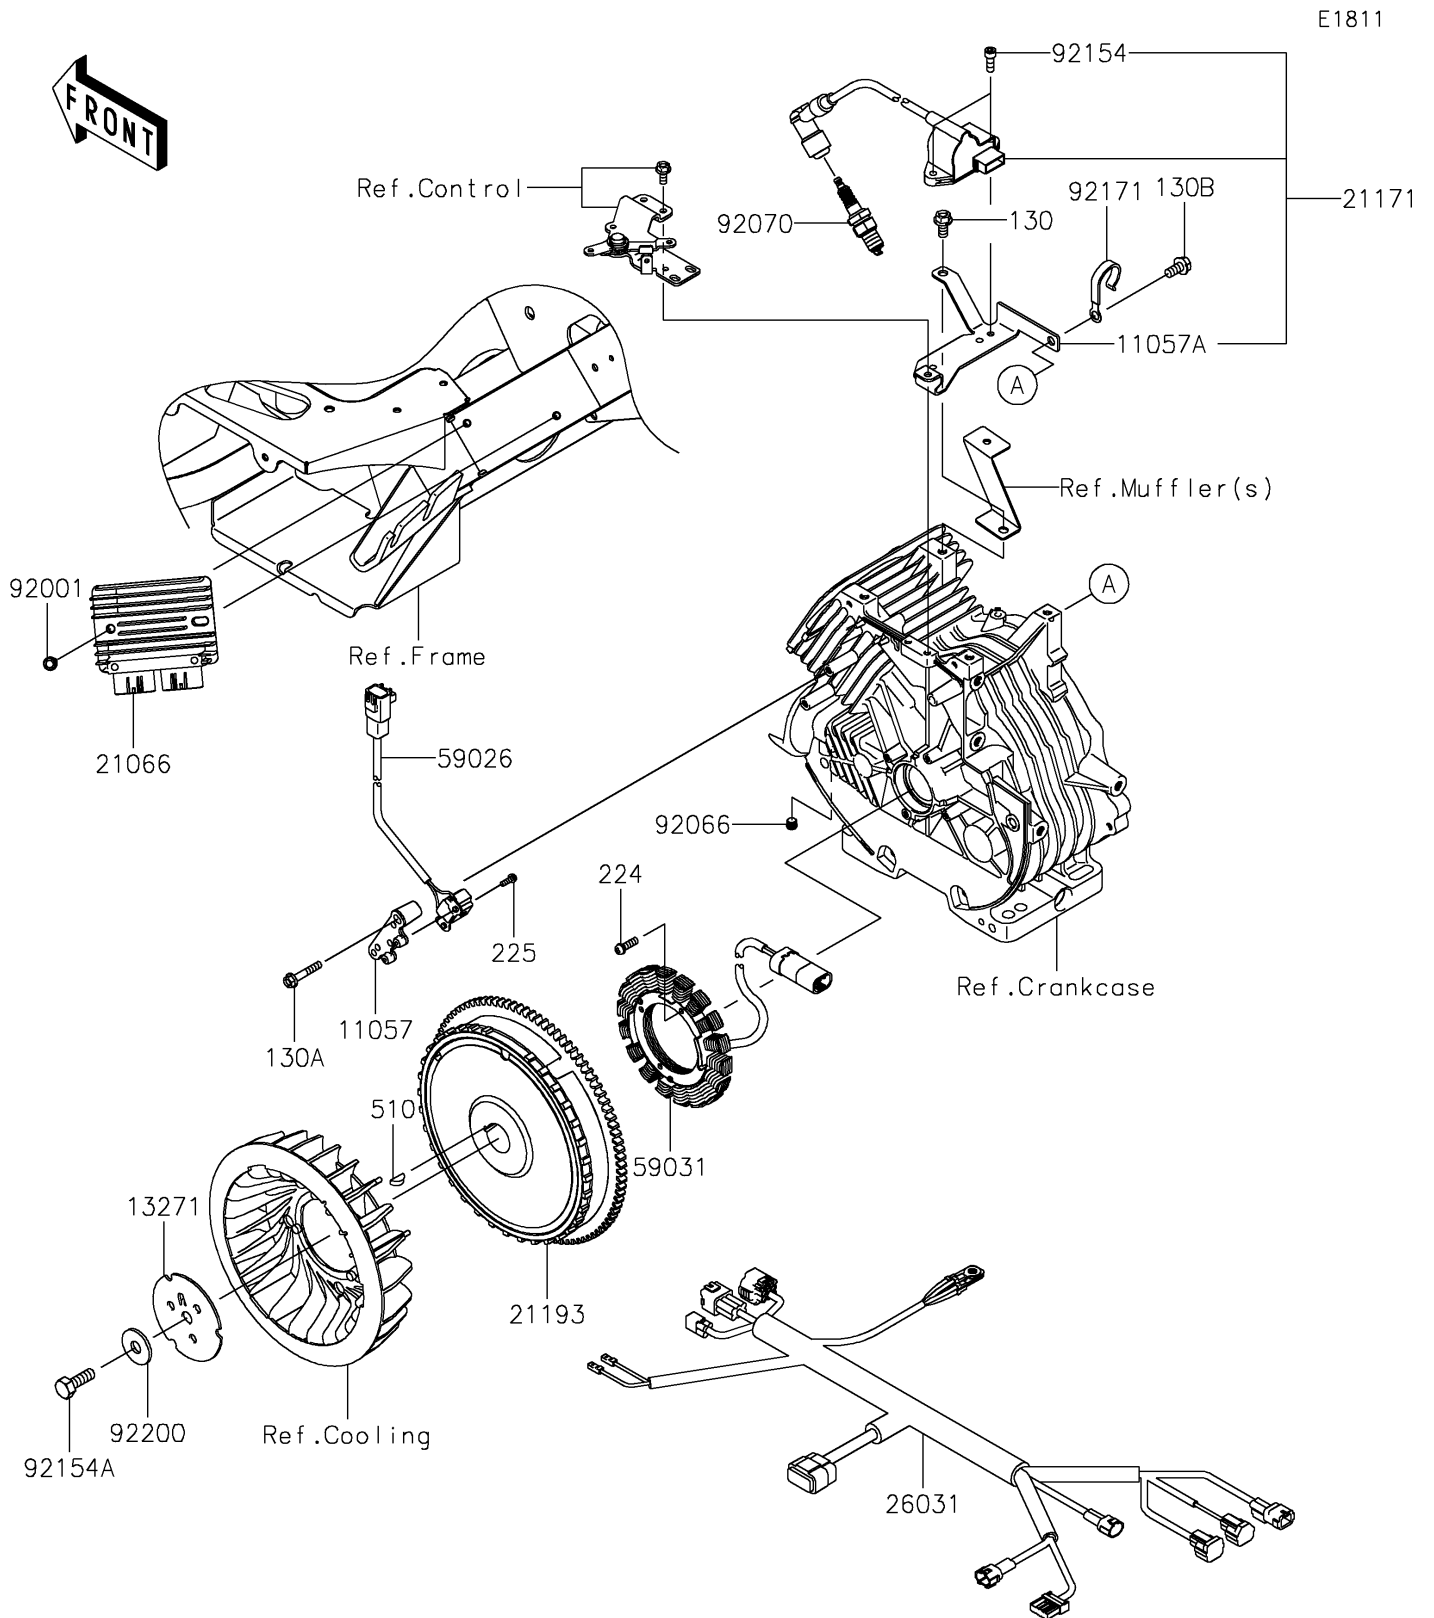

2024 MULE SX™ 4x4

PARTS DIAGRAM

Generator/Ignition Coil

2024 MULE SX™ 4x4

PARTS LIST

Generator/Ignition Coil

ITEM NAME

PART NUMBER

QUANTITY
