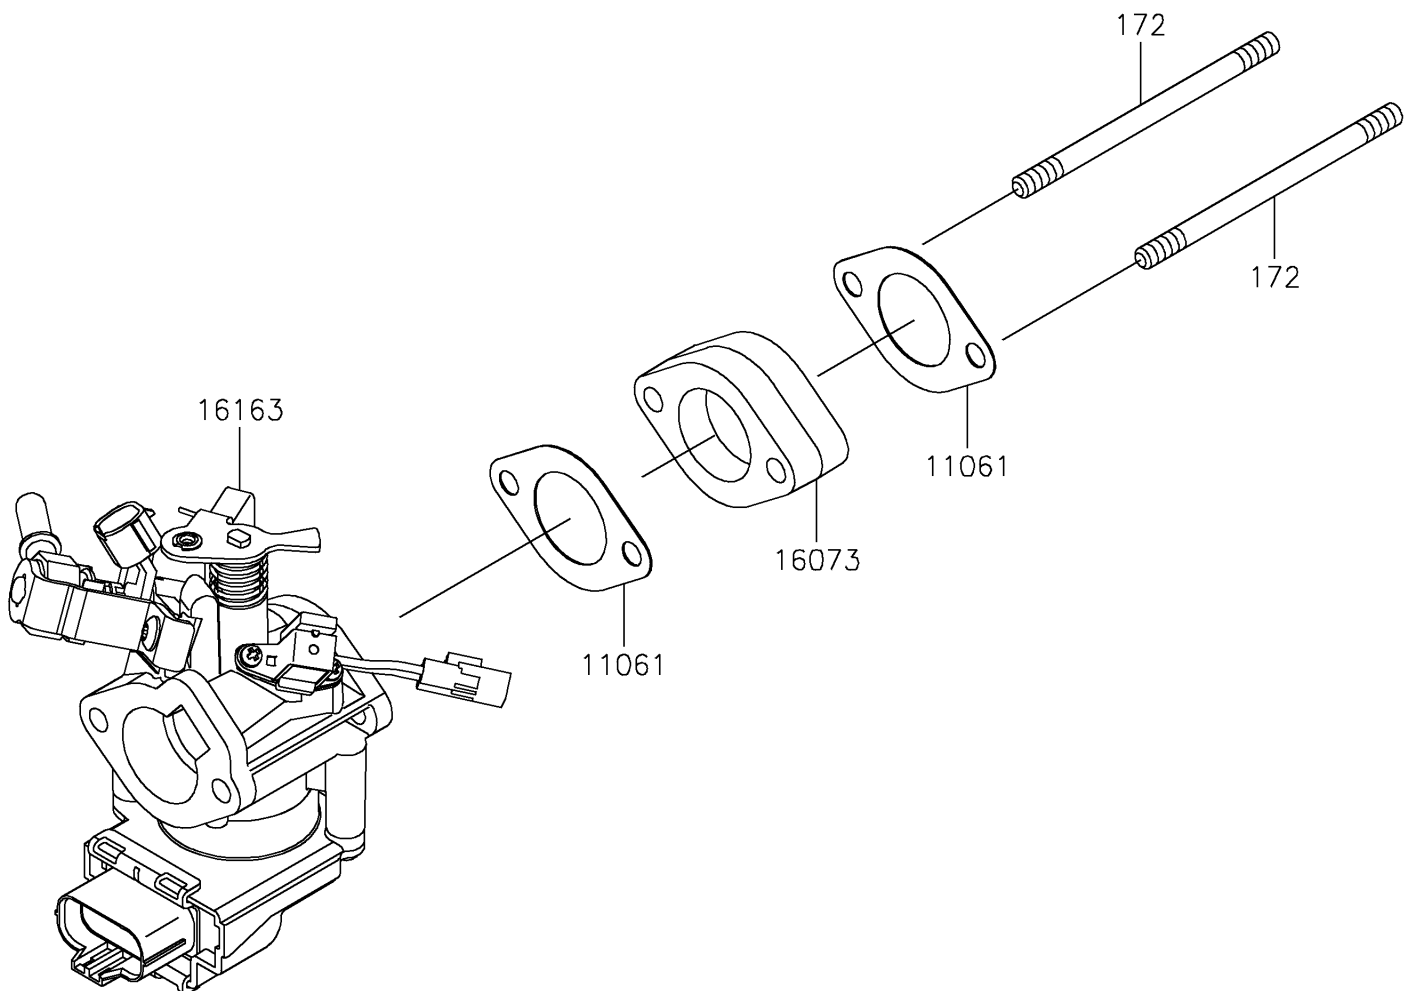

2024 MULE SX™ 4x4

PARTS DIAGRAM

Throttle

E1510

2024 MULE SX™ 4x4

PARTS LIST

Throttle

ITEM NAME

PART NUMBER

QUANTITY
