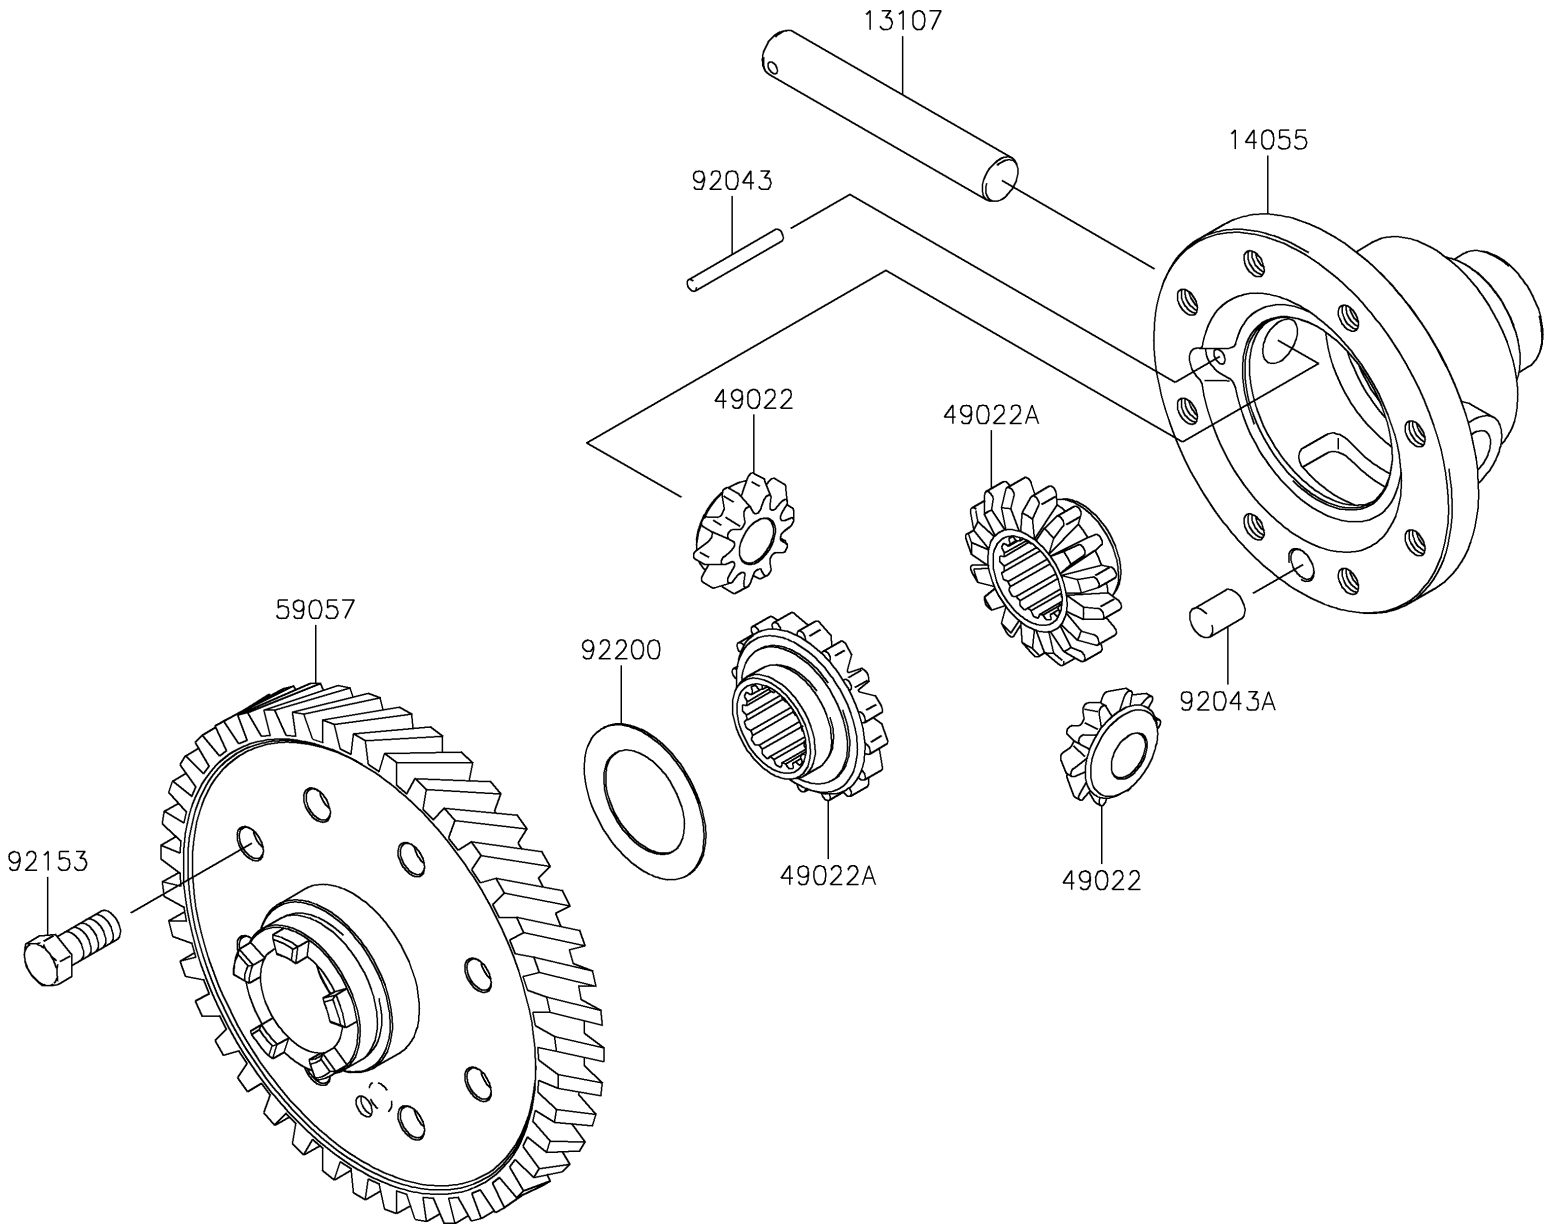

2024 MULE SX™ 4x4

PARTS DIAGRAM

Differential

E1451

2024 MULE SX™ 4x4

PARTS LIST

Differential

ITEM NAME

PART NUMBER

QUANTITY
