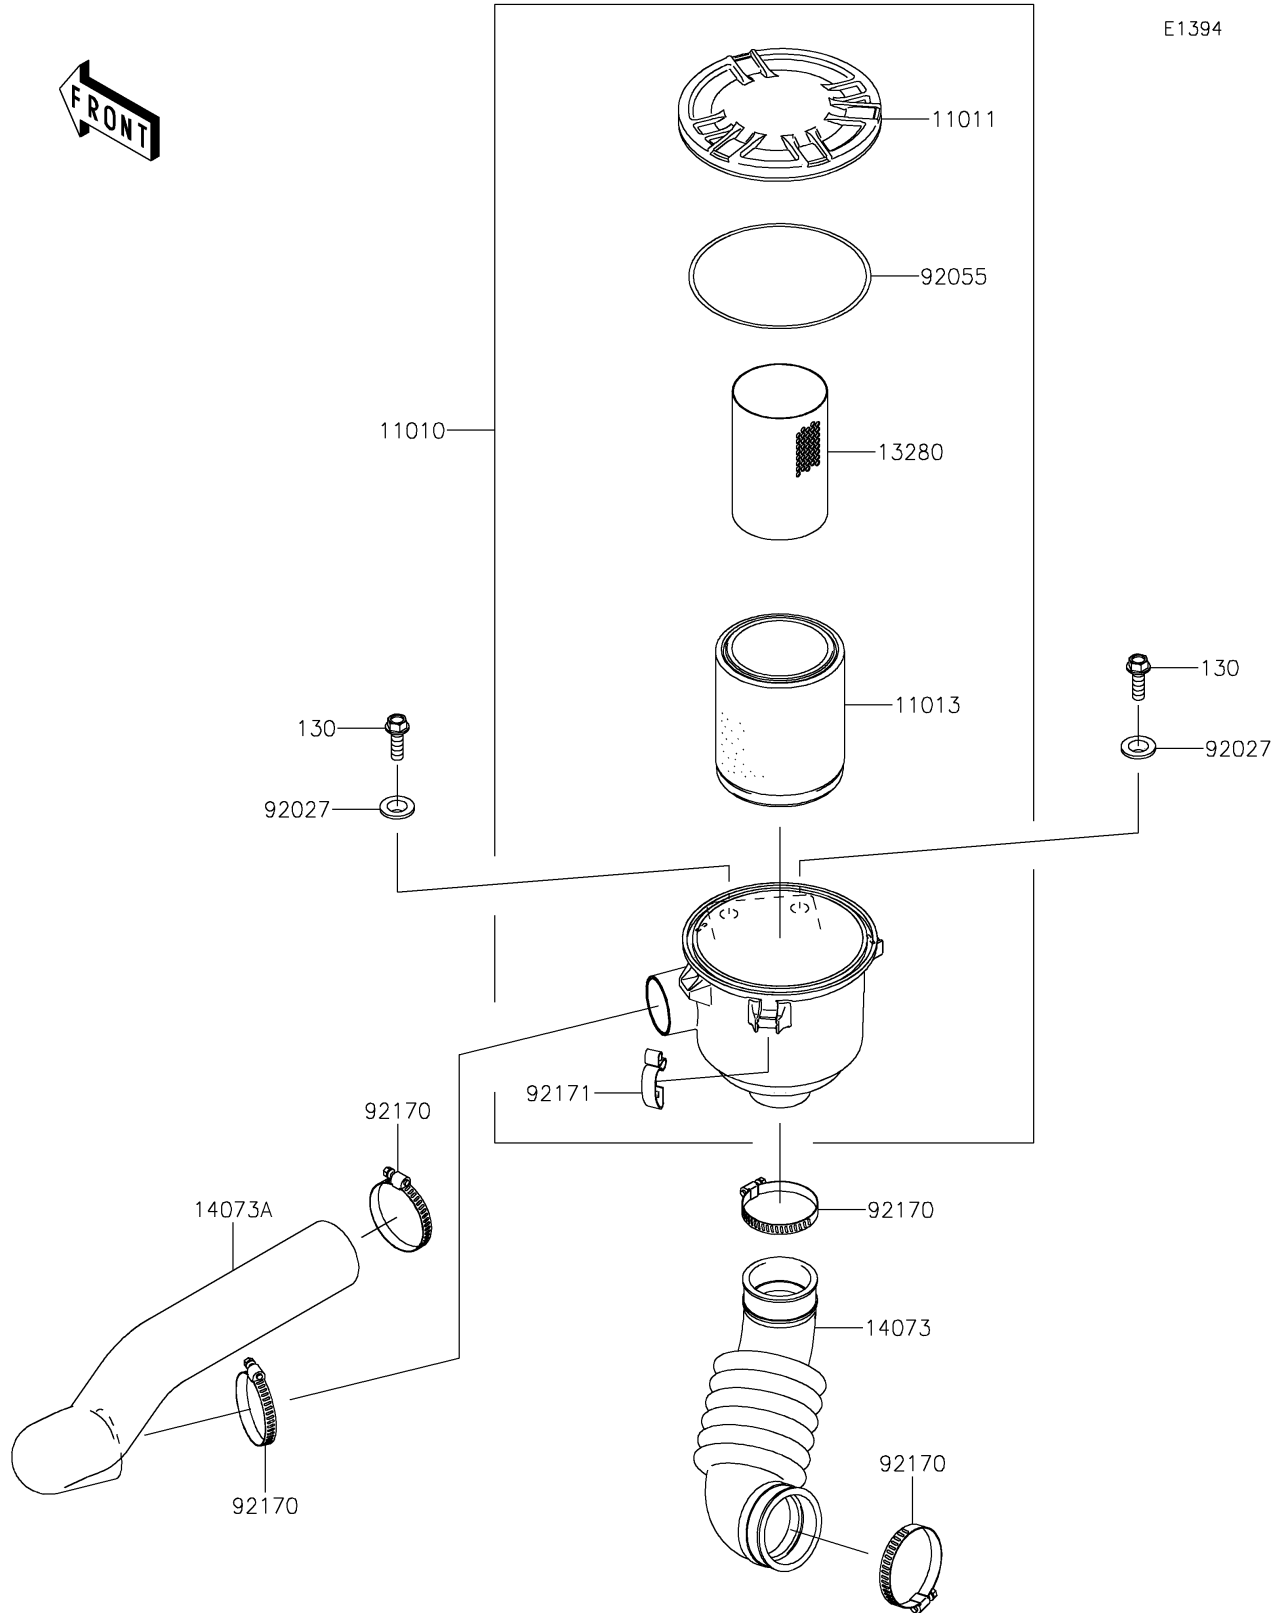

2024 MULE SX™ 4x4

PARTS DIAGRAM

Air Cleaner-Belt Converter

2024 MULE SX™ 4x4

PARTS LIST

Air Cleaner-Belt Converter

ITEM NAME	PART NUMBER	QUANTITY
-----------	-------------	----------
