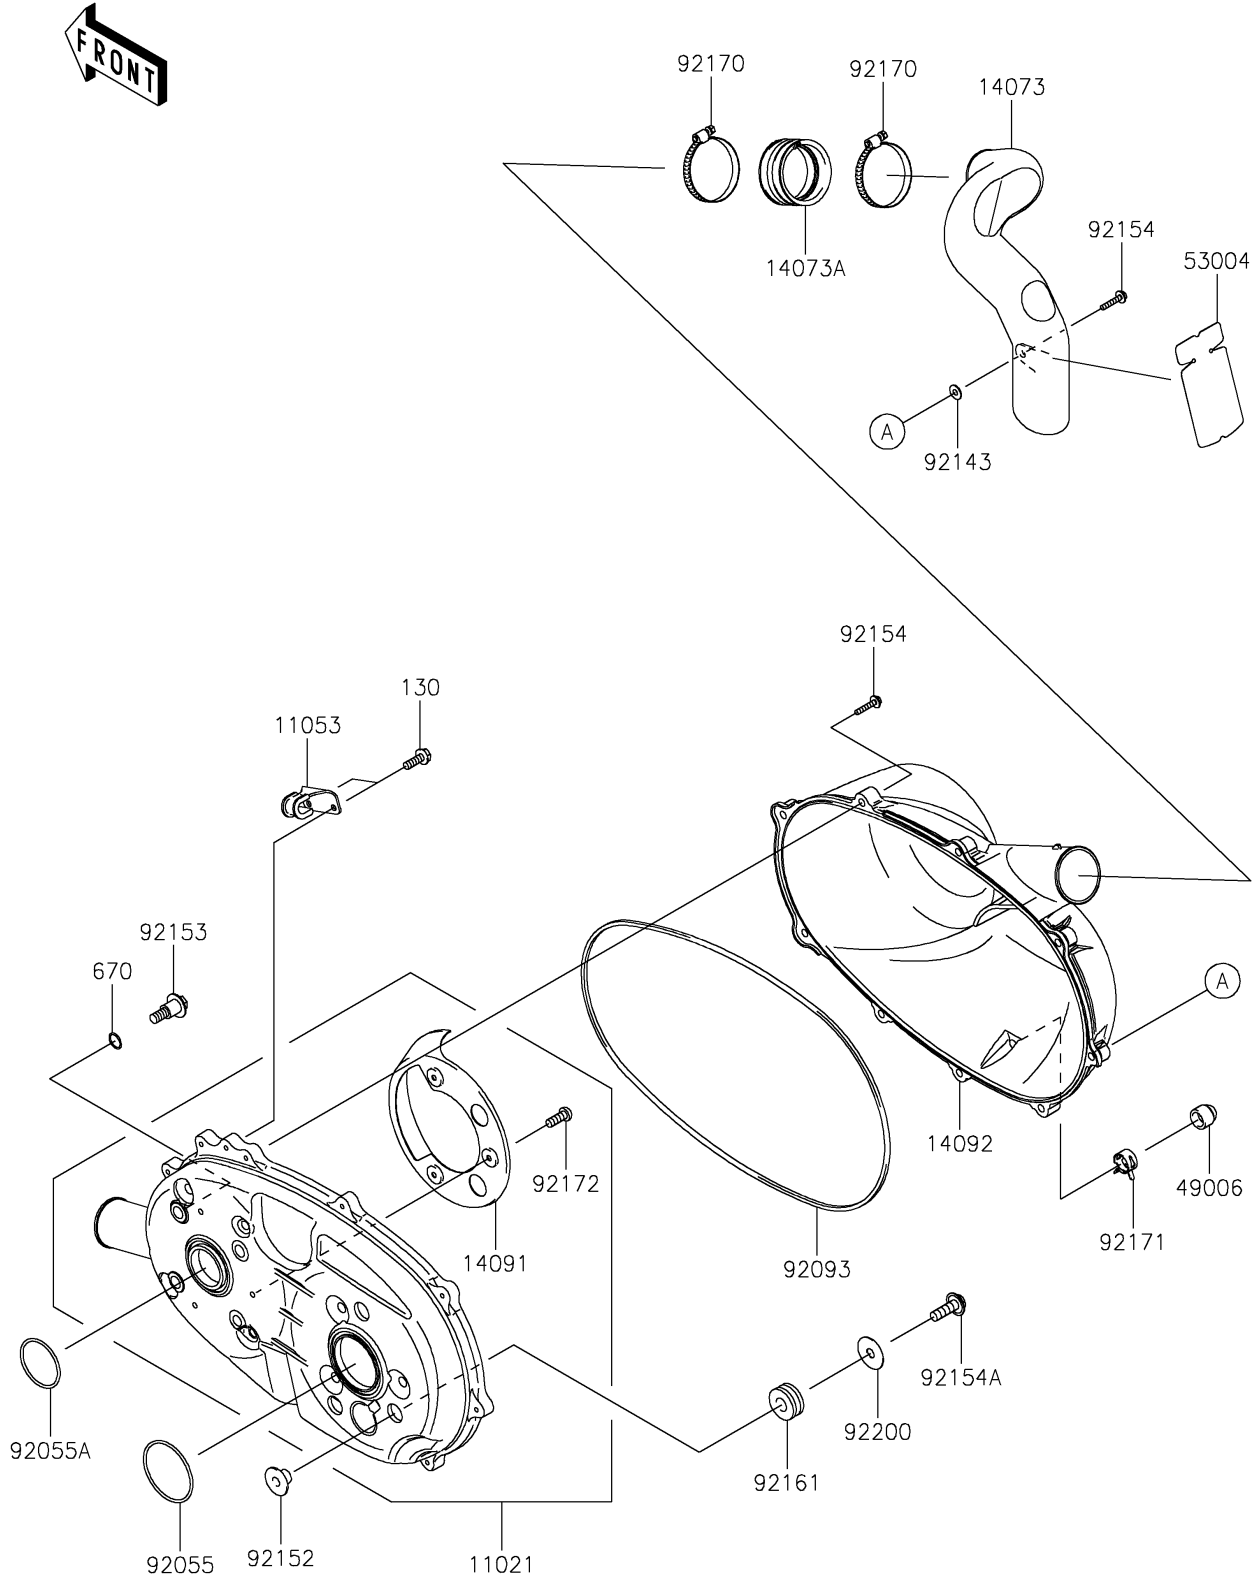

2024 MULE SX™ 4x4

PARTS DIAGRAM

Converter Cover

E1393

2024 MULE SX™ 4x4

PARTS LIST

Converter Cover

ITEM NAME

PART NUMBER

QUANTITY
