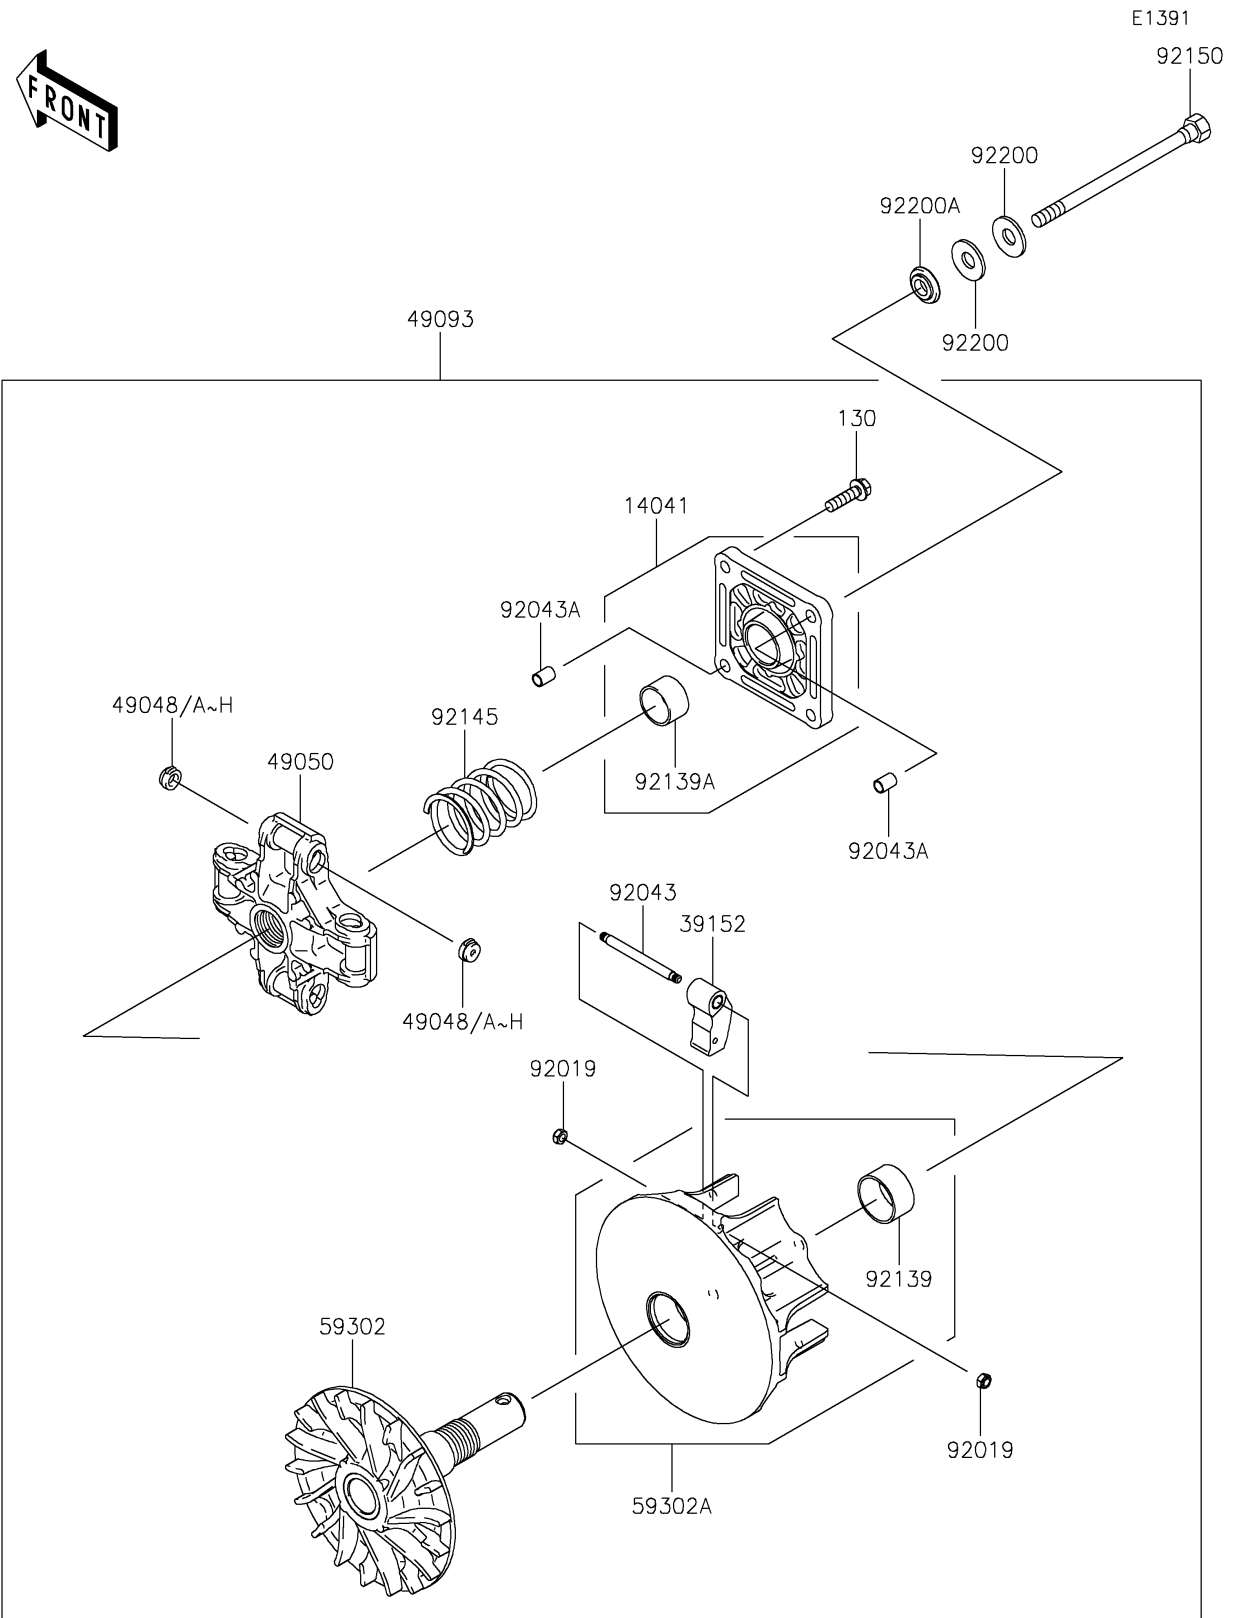

2024 MULE SX™ 4x4

PARTS DIAGRAM

Drive Converter

2024 MULE SX™ 4x4

PARTS LIST

Drive Converter

ITEM NAME

PART NUMBER

QUANTITY
