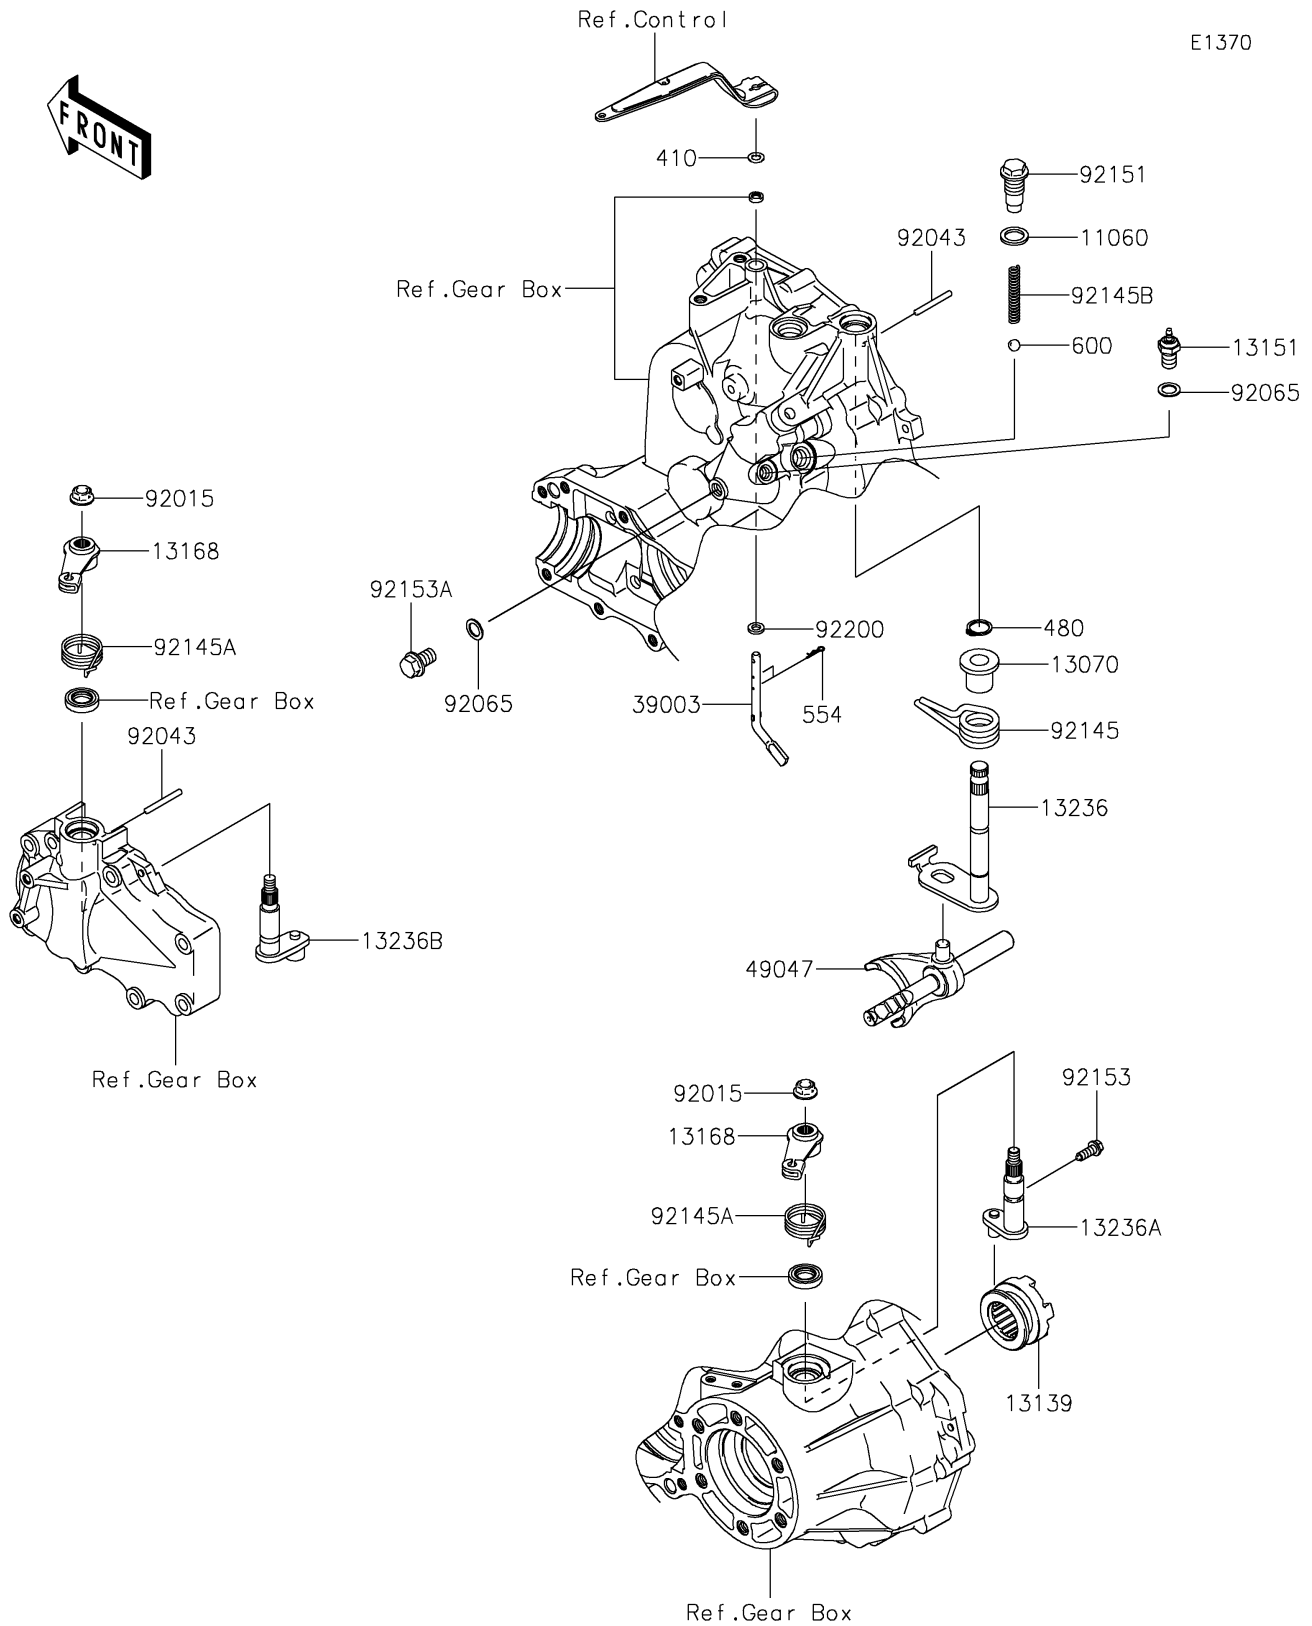

2024 MULE SX™ 4x4

PARTS DIAGRAM

Gear Change Mechanism

2024 MULE SX™ 4x4

PARTS LIST

Gear Change Mechanism

ITEM NAME

PART NUMBER

QUANTITY
