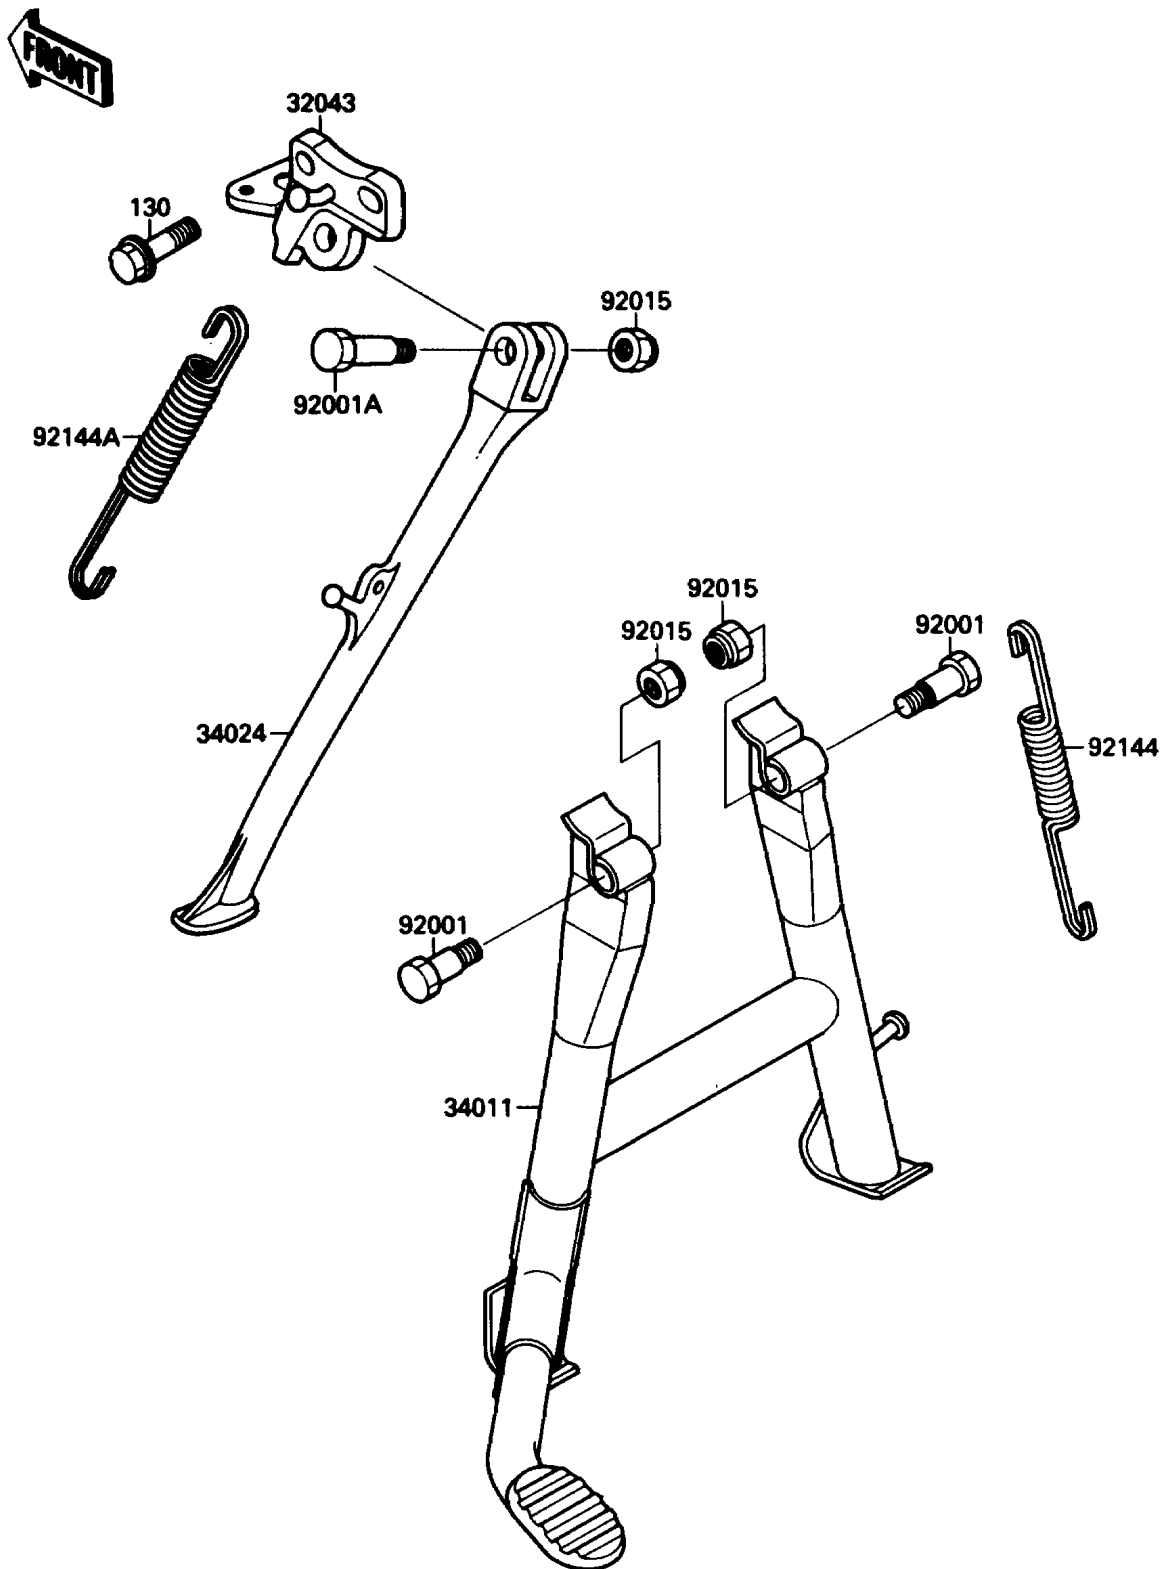

1990 Ninja[®] 750R

PARTS DIAGRAM

Stand(s)

F2190

1990 Ninja® 750R

PARTS LIST

Stand(s)

ITEM NAME

PART NUMBER

QUANTITY
