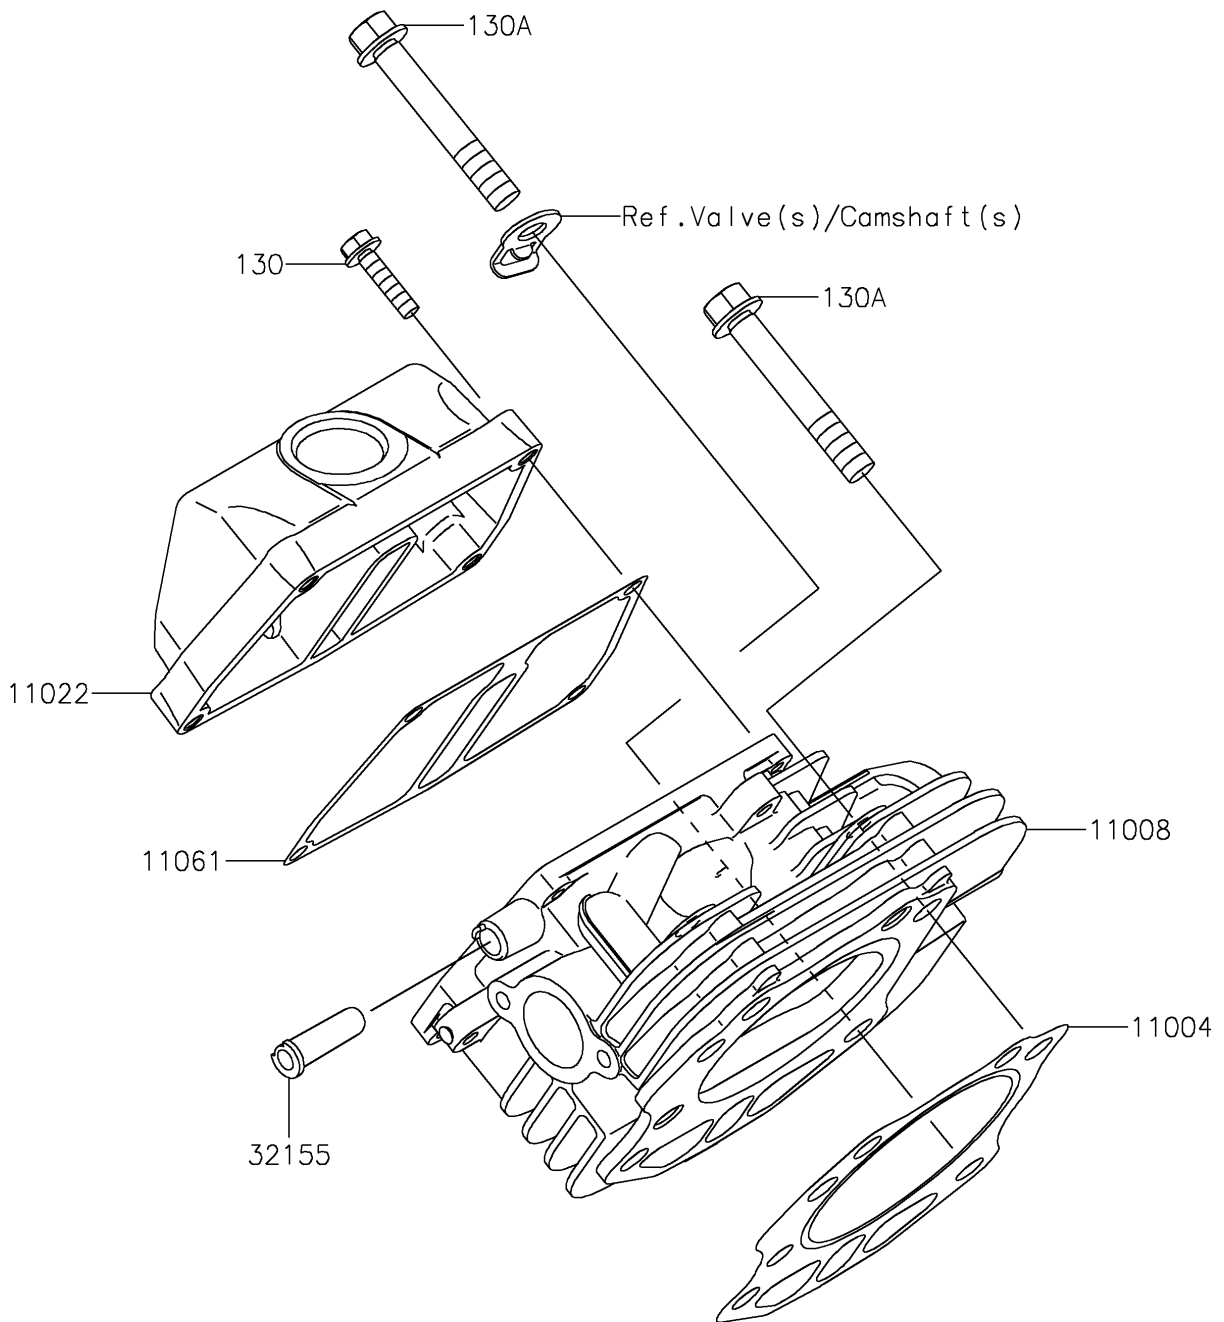

2024 MULE SX™ 4x4

PARTS DIAGRAM

Cylinder Head

E1111

2024 MULE SX™ 4x4

PARTS LIST

Cylinder Head

ITEM NAME

PART NUMBER

QUANTITY
