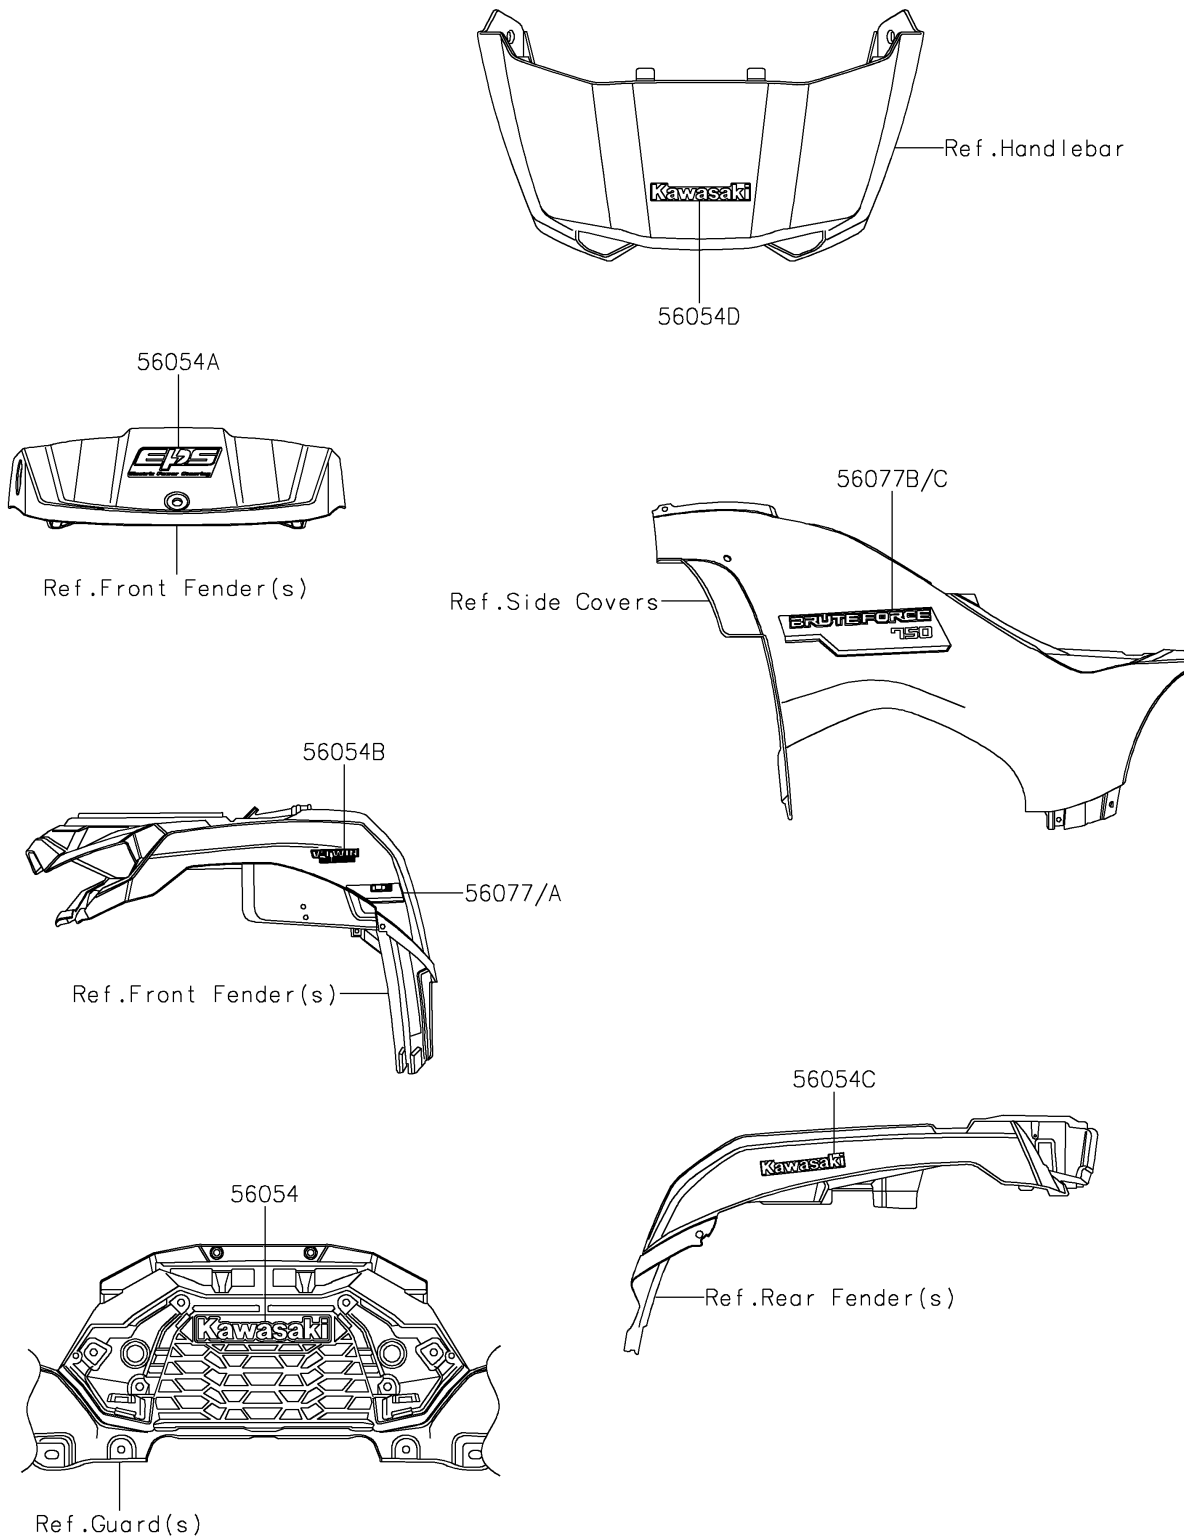

2024 BRUTE FORCE® 750 LE EPS CAMO

PARTS DIAGRAM

Decals

F2861