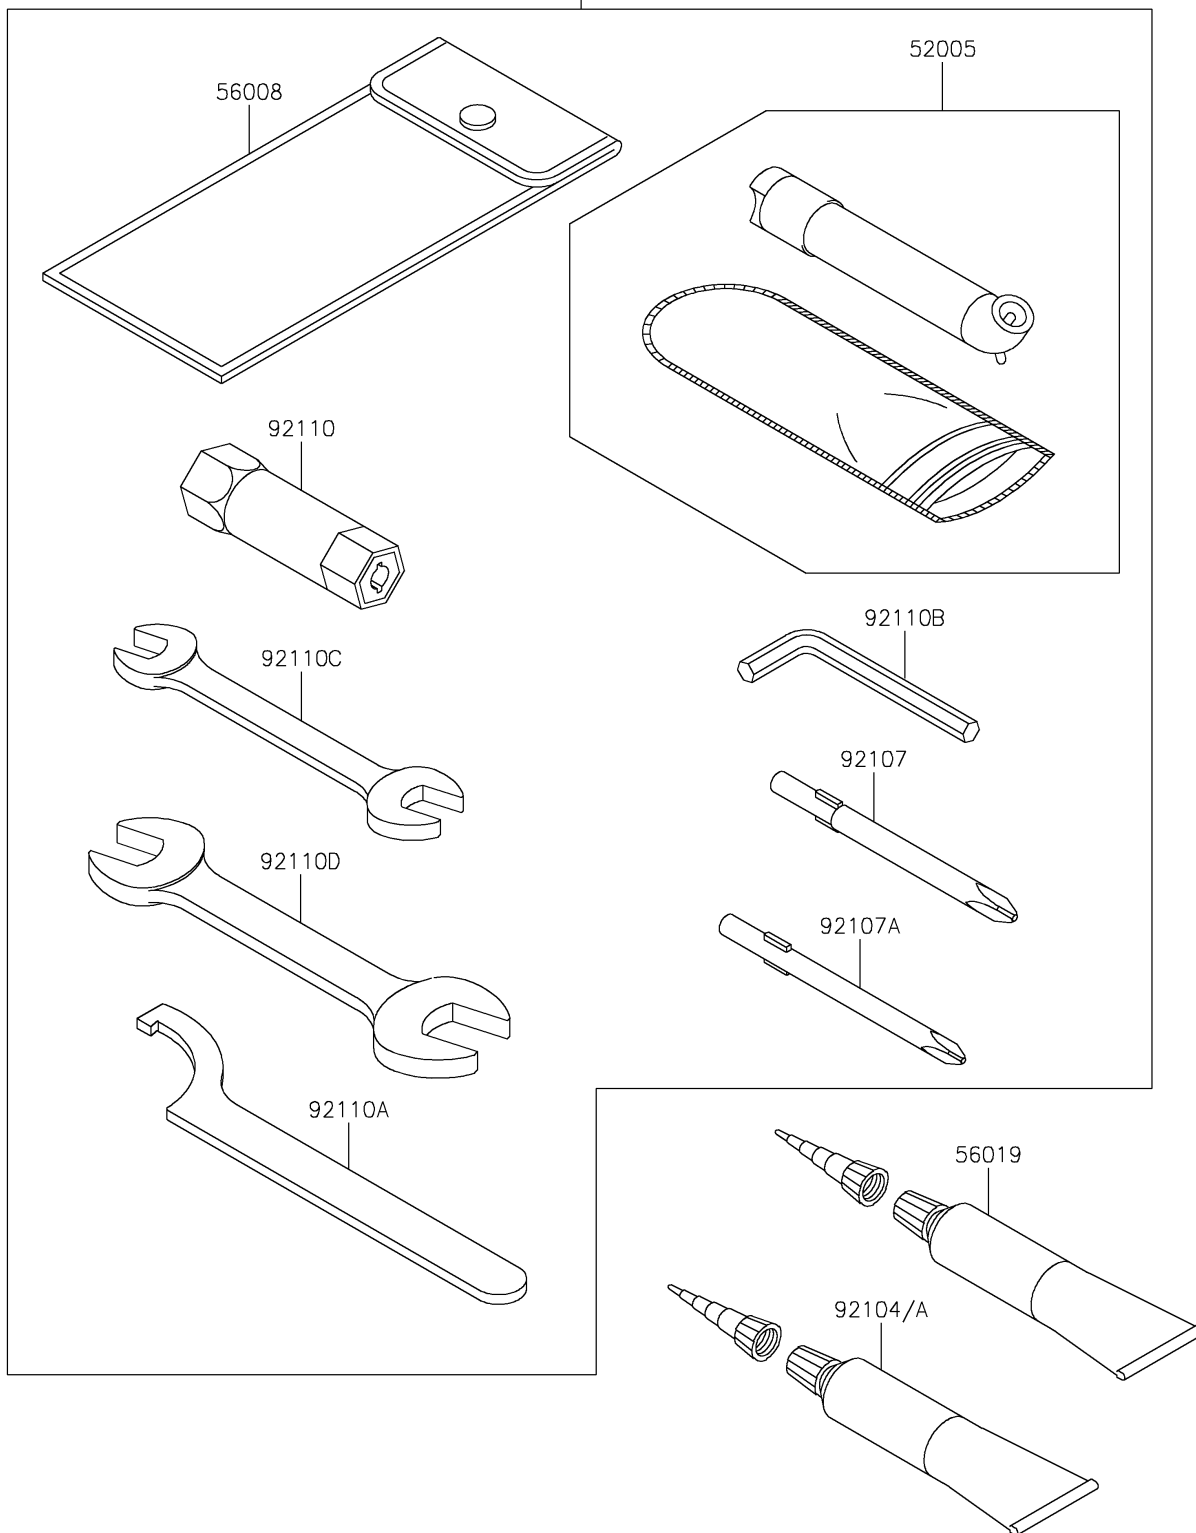

2024 BRUTE FORCE® 750 LE EPS CAMO

Kawasaki
Let the Good Times Roll®

PARTS DIAGRAM

Owner's Tools

56007

E2810

2024 BRUTE FORCE® 750 LE EPS CAMO

PARTS LIST

Owner's Tools

| ITEM NAME | PART NUMBER | QUANTITY |
|-----------|-------------|----------|
|-----------|-------------|----------|
