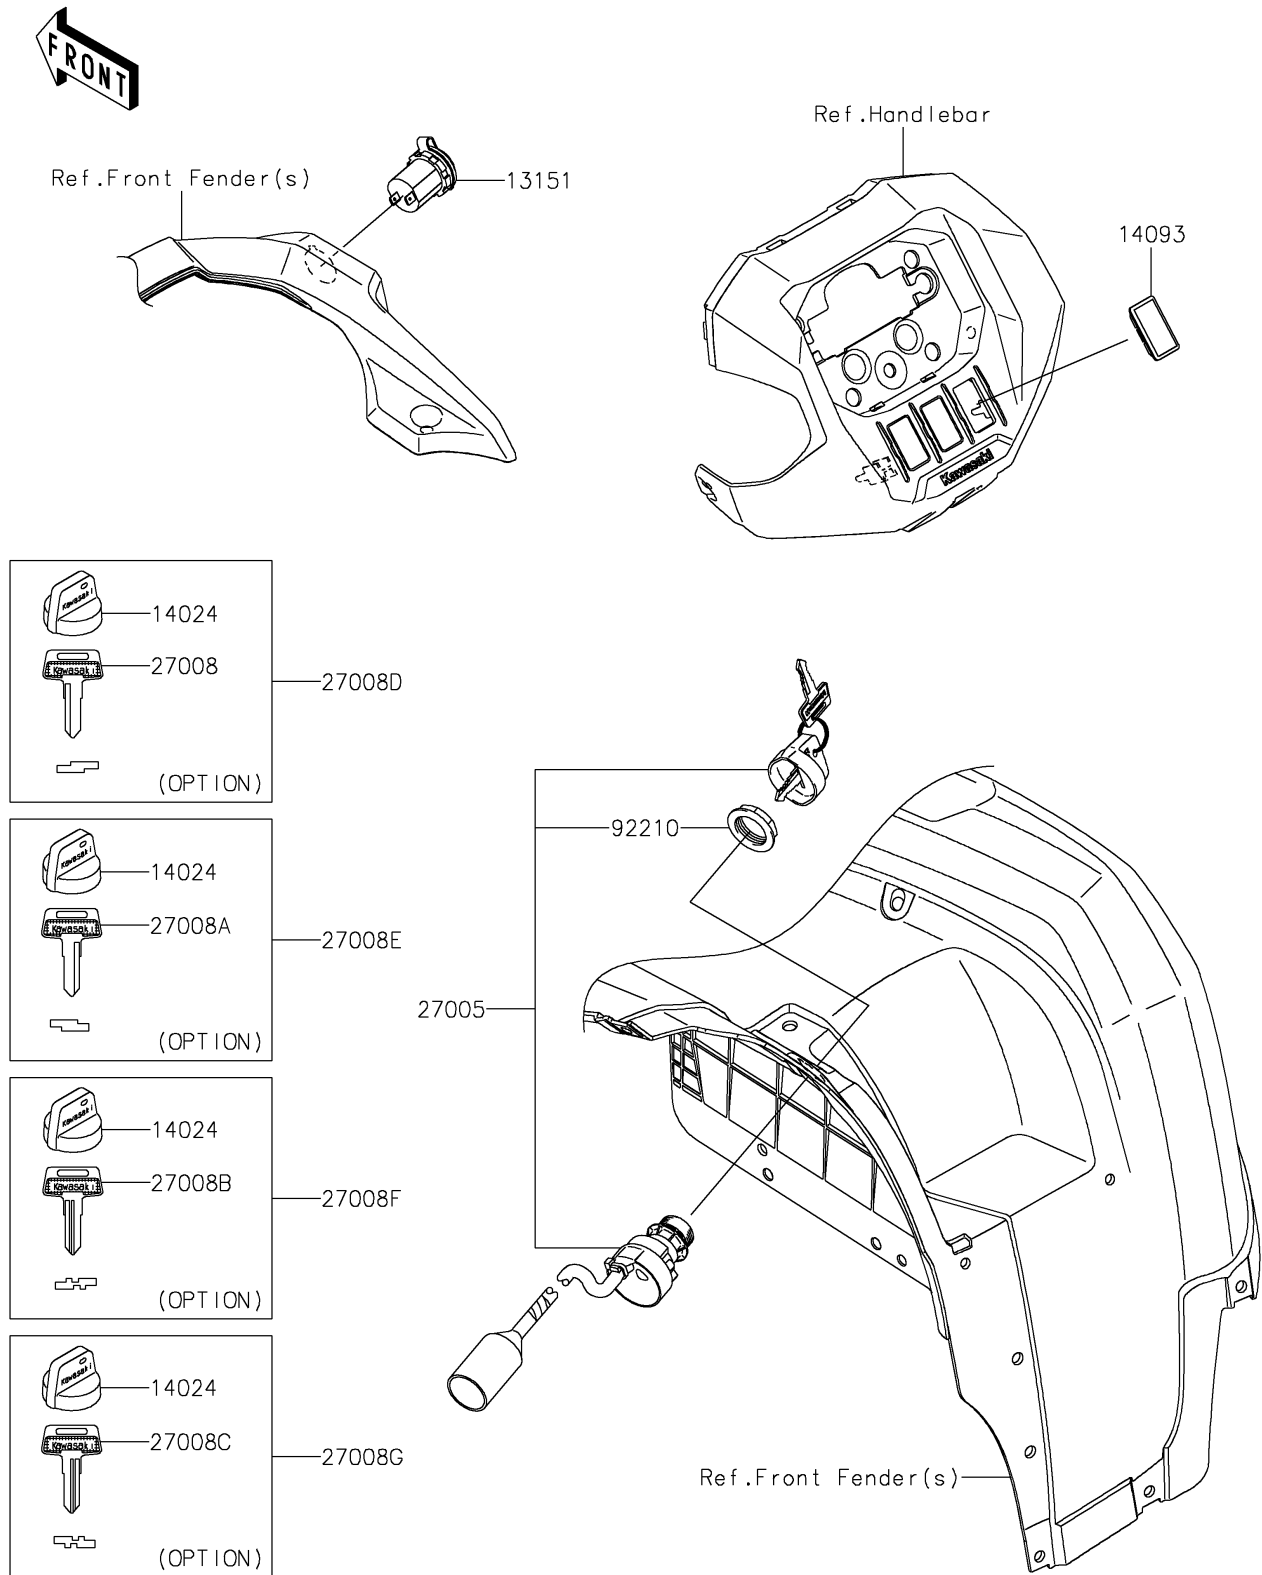

2024 BRUTE FORCE® 750 LE EPS CAMO

PARTS DIAGRAM

Ignition Switch

F2770