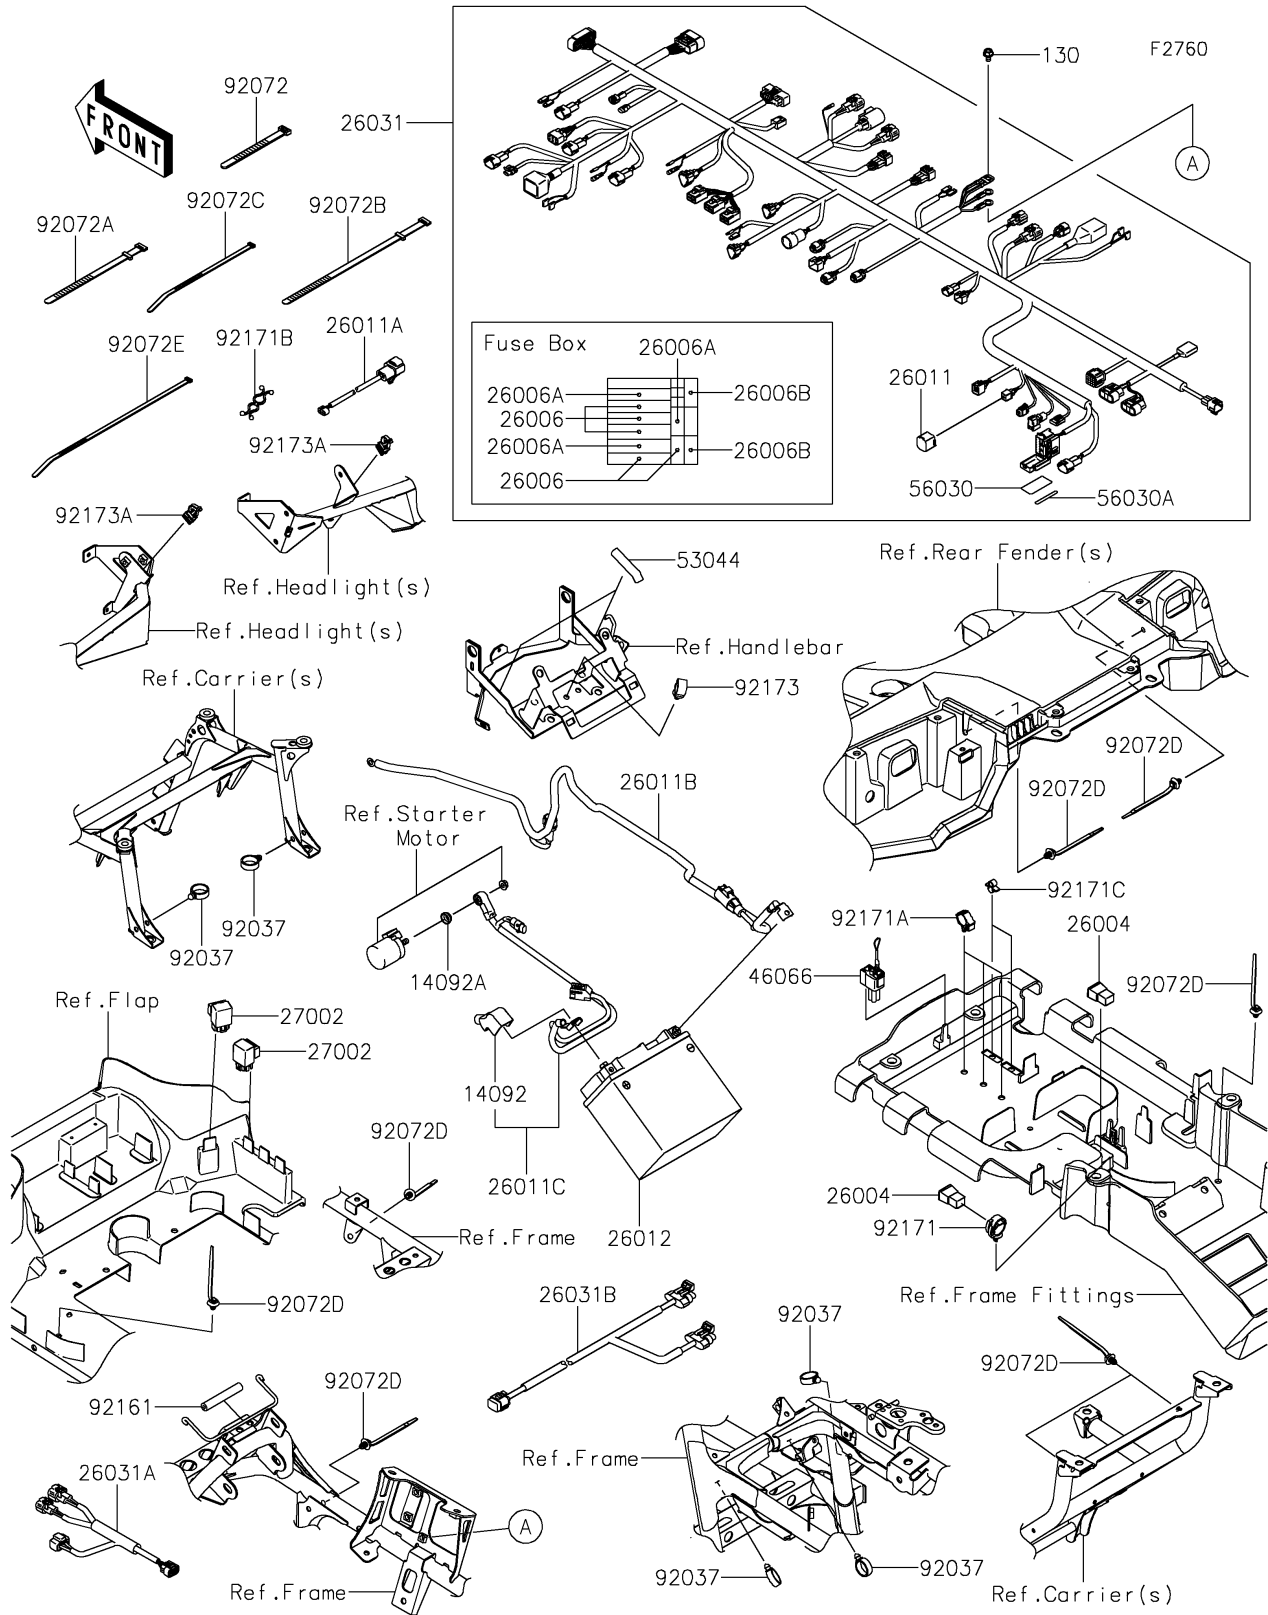

2024 BRUTE FORCE® 750 LE EPS CAMO

PARTS DIAGRAM

Chassis Electrical Equipment

2024 BRUTE FORCE® 750 LE EPS CAMO

PARTS LIST

Chassis Electrical Equipment

ITEM NAME	PART NUMBER	QUANTITY
-----------	-------------	----------
