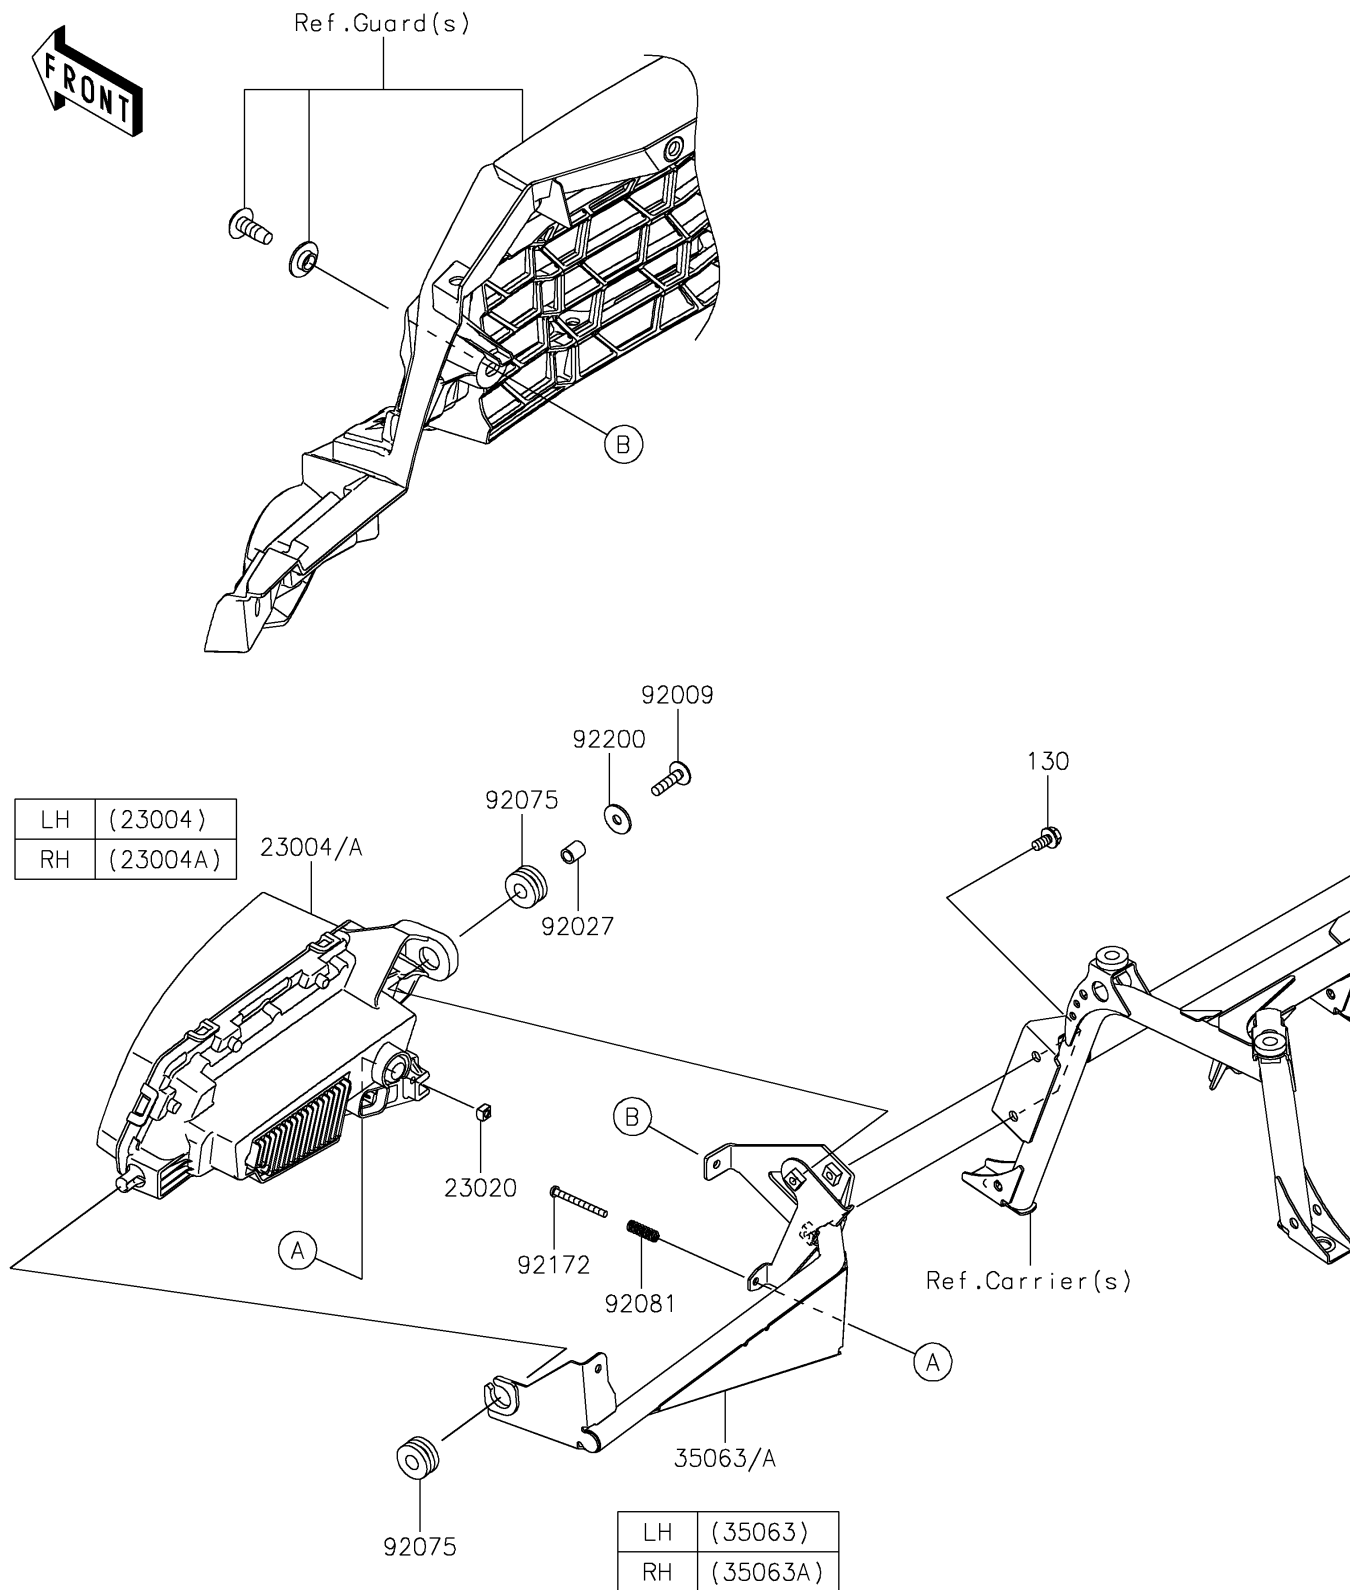

2024 BRUTE FORCE® 750 LE EPS CAMO

PARTS DIAGRAM

Headlight(s)

F2710

2024 BRUTE FORCE® 750 LE EPS CAMO

Kawasaki
Let the Good Times Roll®

PARTS LIST

Headlight(s)

ITEM NAME

PART NUMBER

QUANTITY
