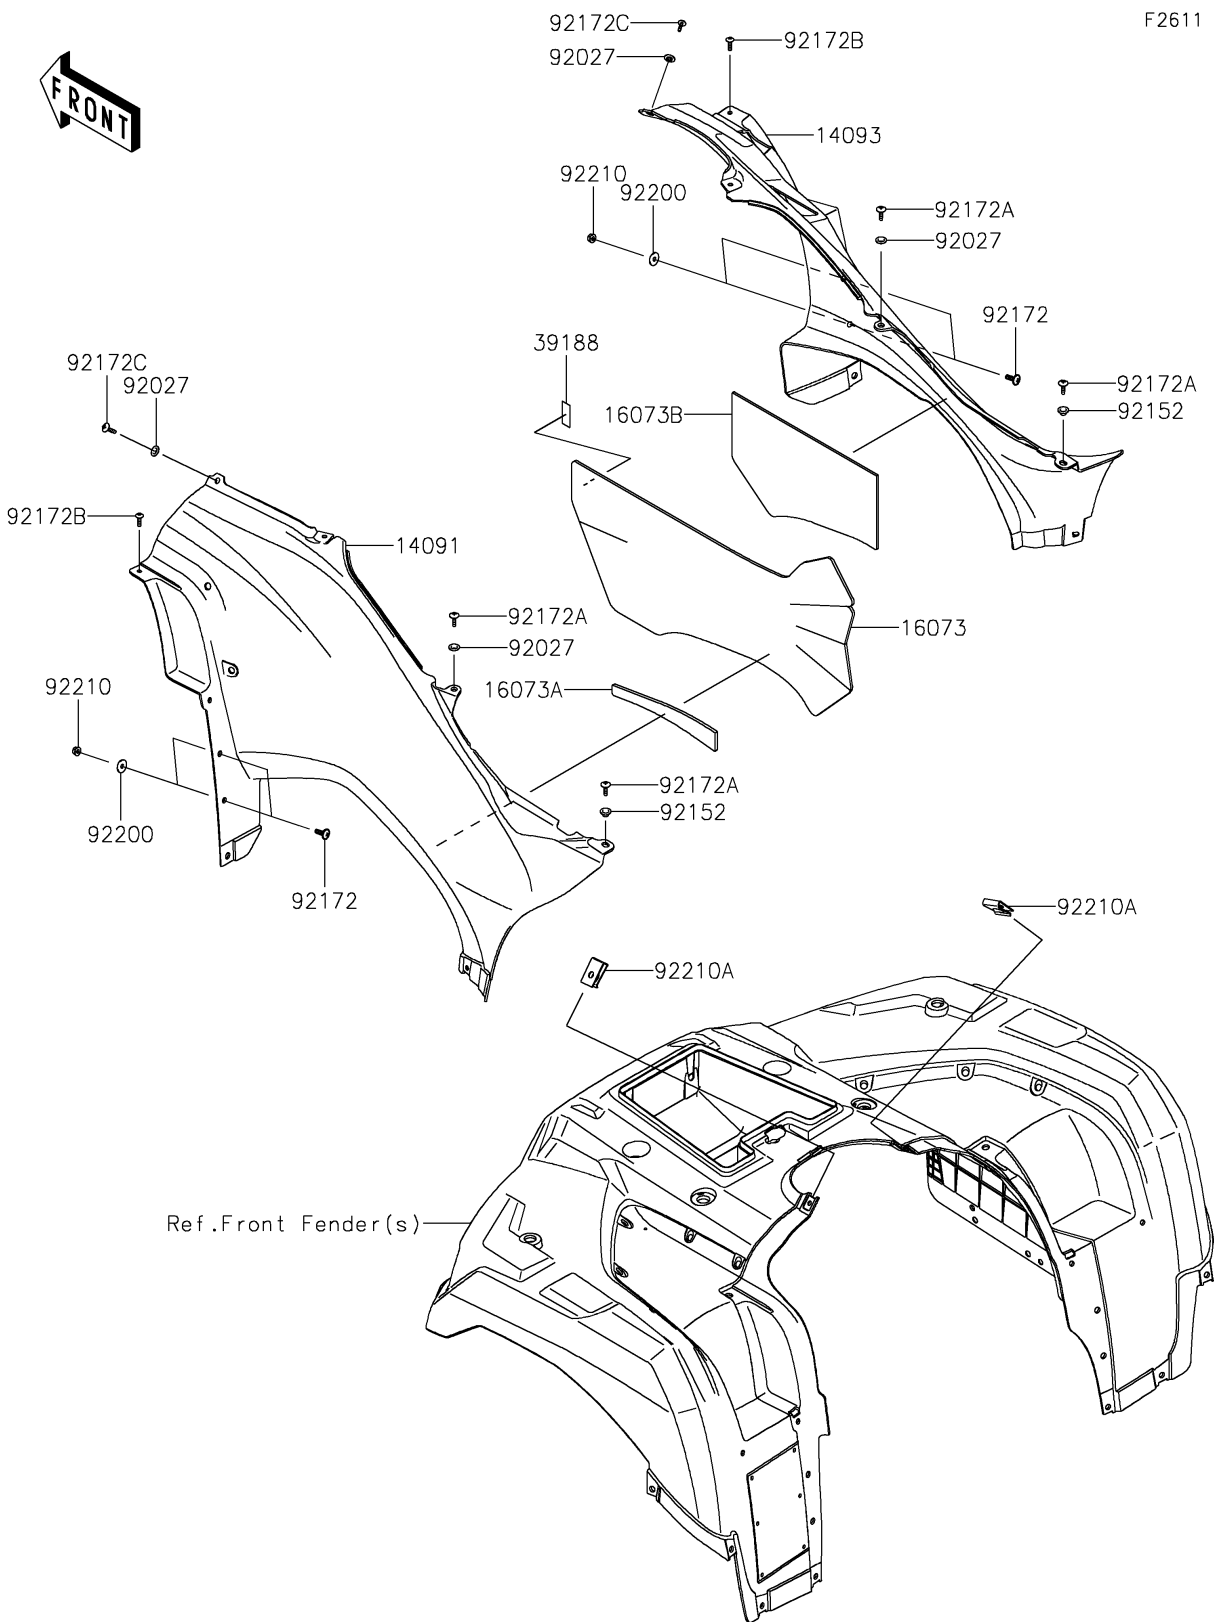

2024 BRUTE FORCE® 750 LE EPS CAMO

PARTS DIAGRAM

Side Covers