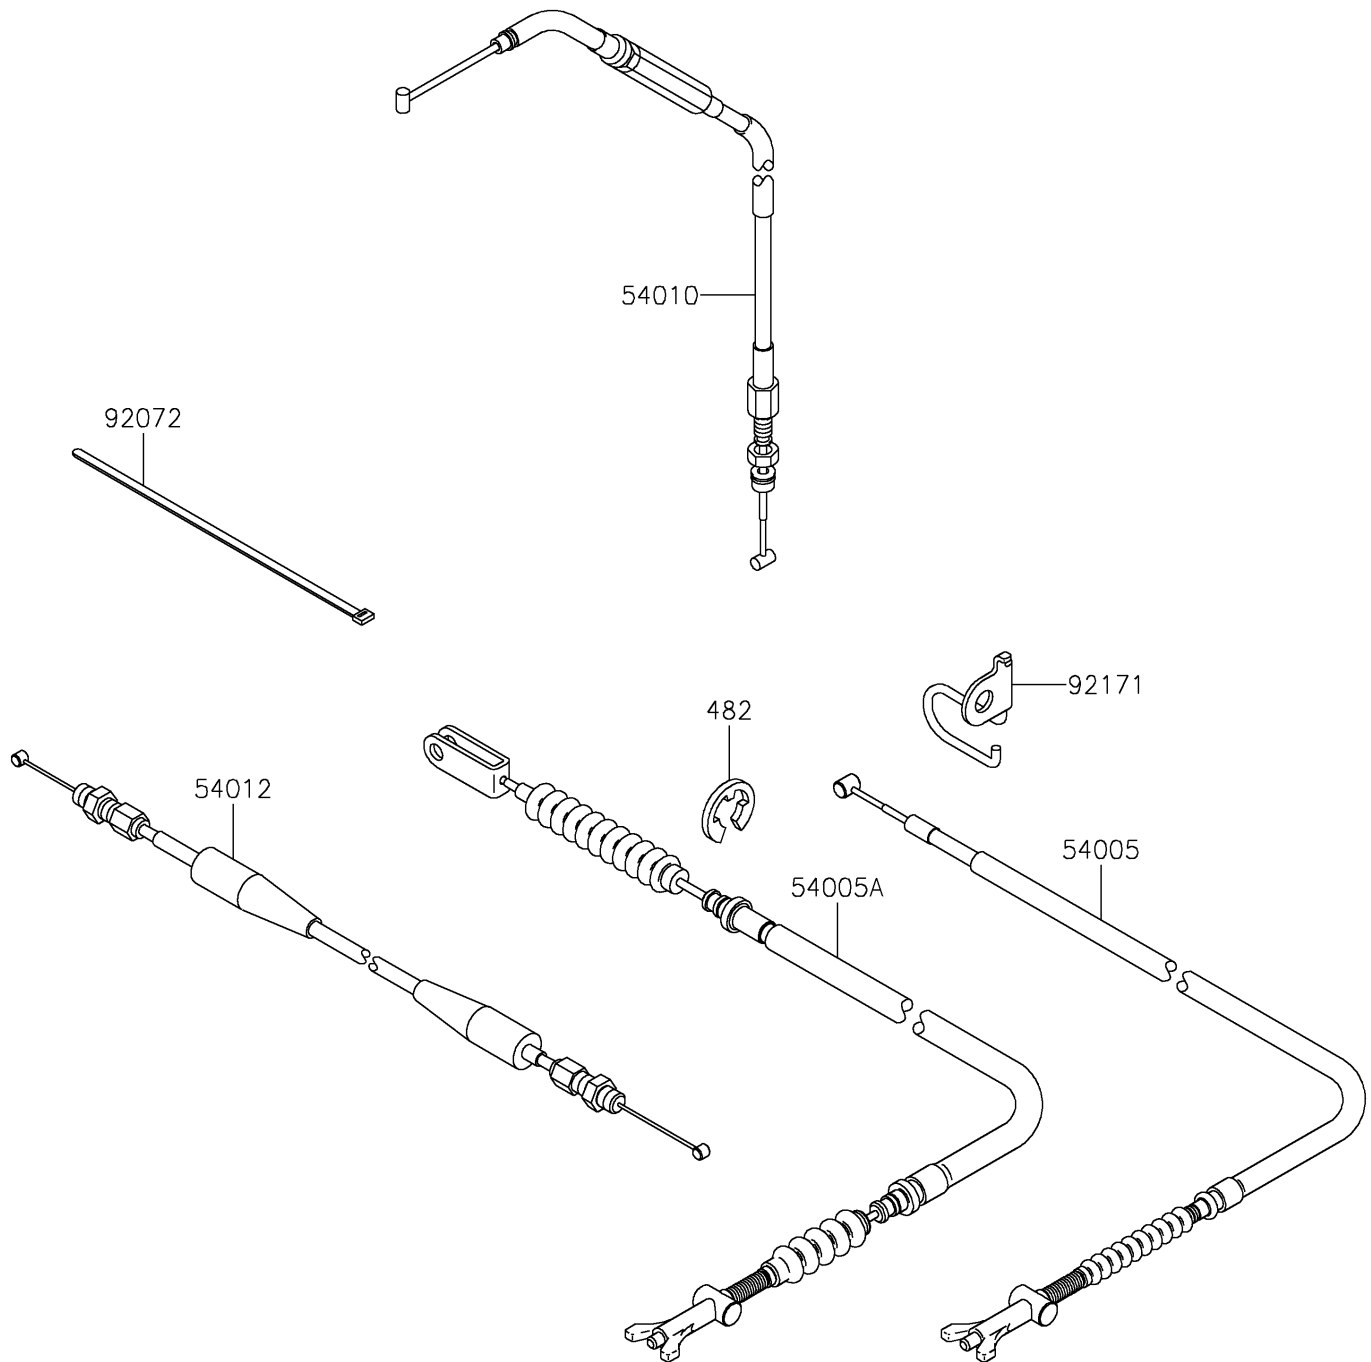

2024 BRUTE FORCE® 750 LE EPS CAMO

Kawasaki
Let the Good Times Roll®

PARTS DIAGRAM

Cables

F2540

2024 BRUTE FORCE® 750 LE EPS CAMO

Kawasaki
Let the Good Times Roll®

PARTS LIST

Cables

ITEM NAME	PART NUMBER	QUANTITY
-----------	-------------	----------
