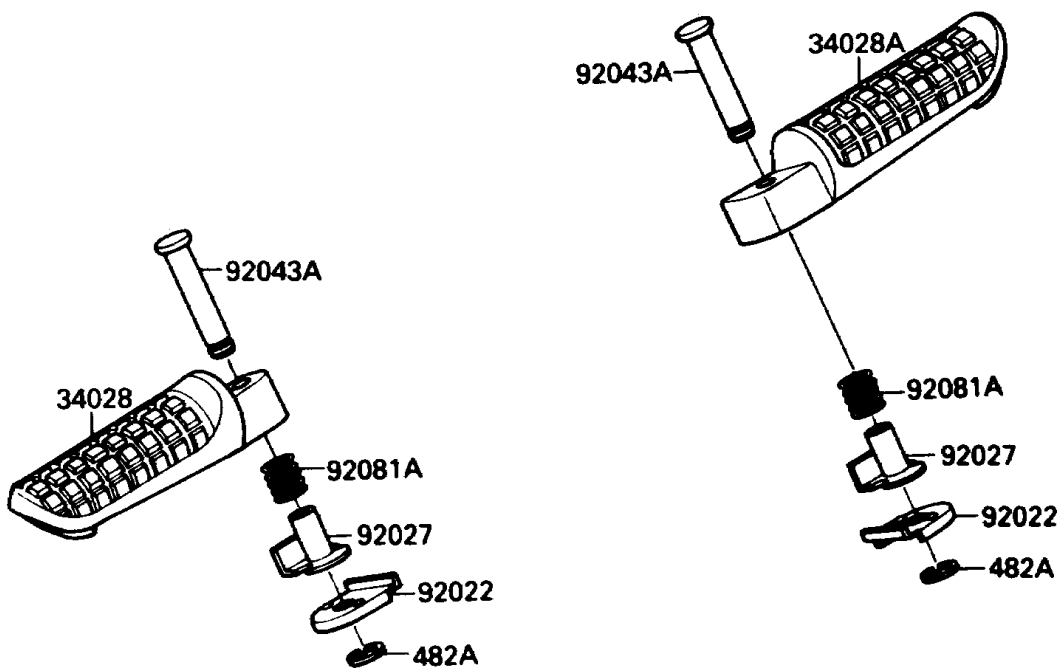

1990 Ninja[®] 750R

PARTS DIAGRAM

Footrests

F2160

1990 Ninja[®] 750R

PARTS LIST

Footrests

ITEM NAME

PART NUMBER

QUANTITY
