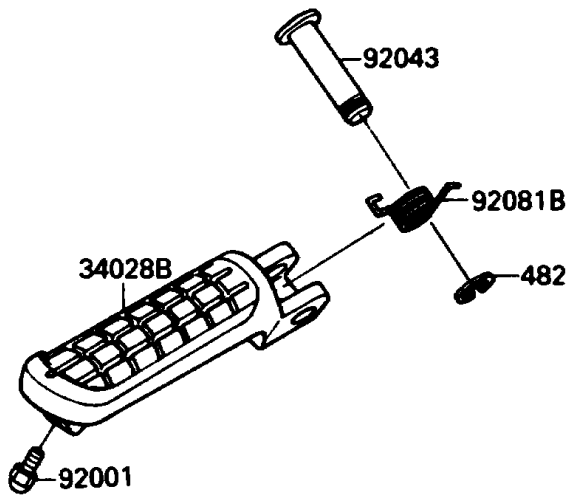

1990 Ninja[®] 750R

PARTS DIAGRAM

Footrests

F2160

1990 Ninja[®] 750R

PARTS LIST

Footrests

ITEM NAME

PART NUMBER

QUANTITY
