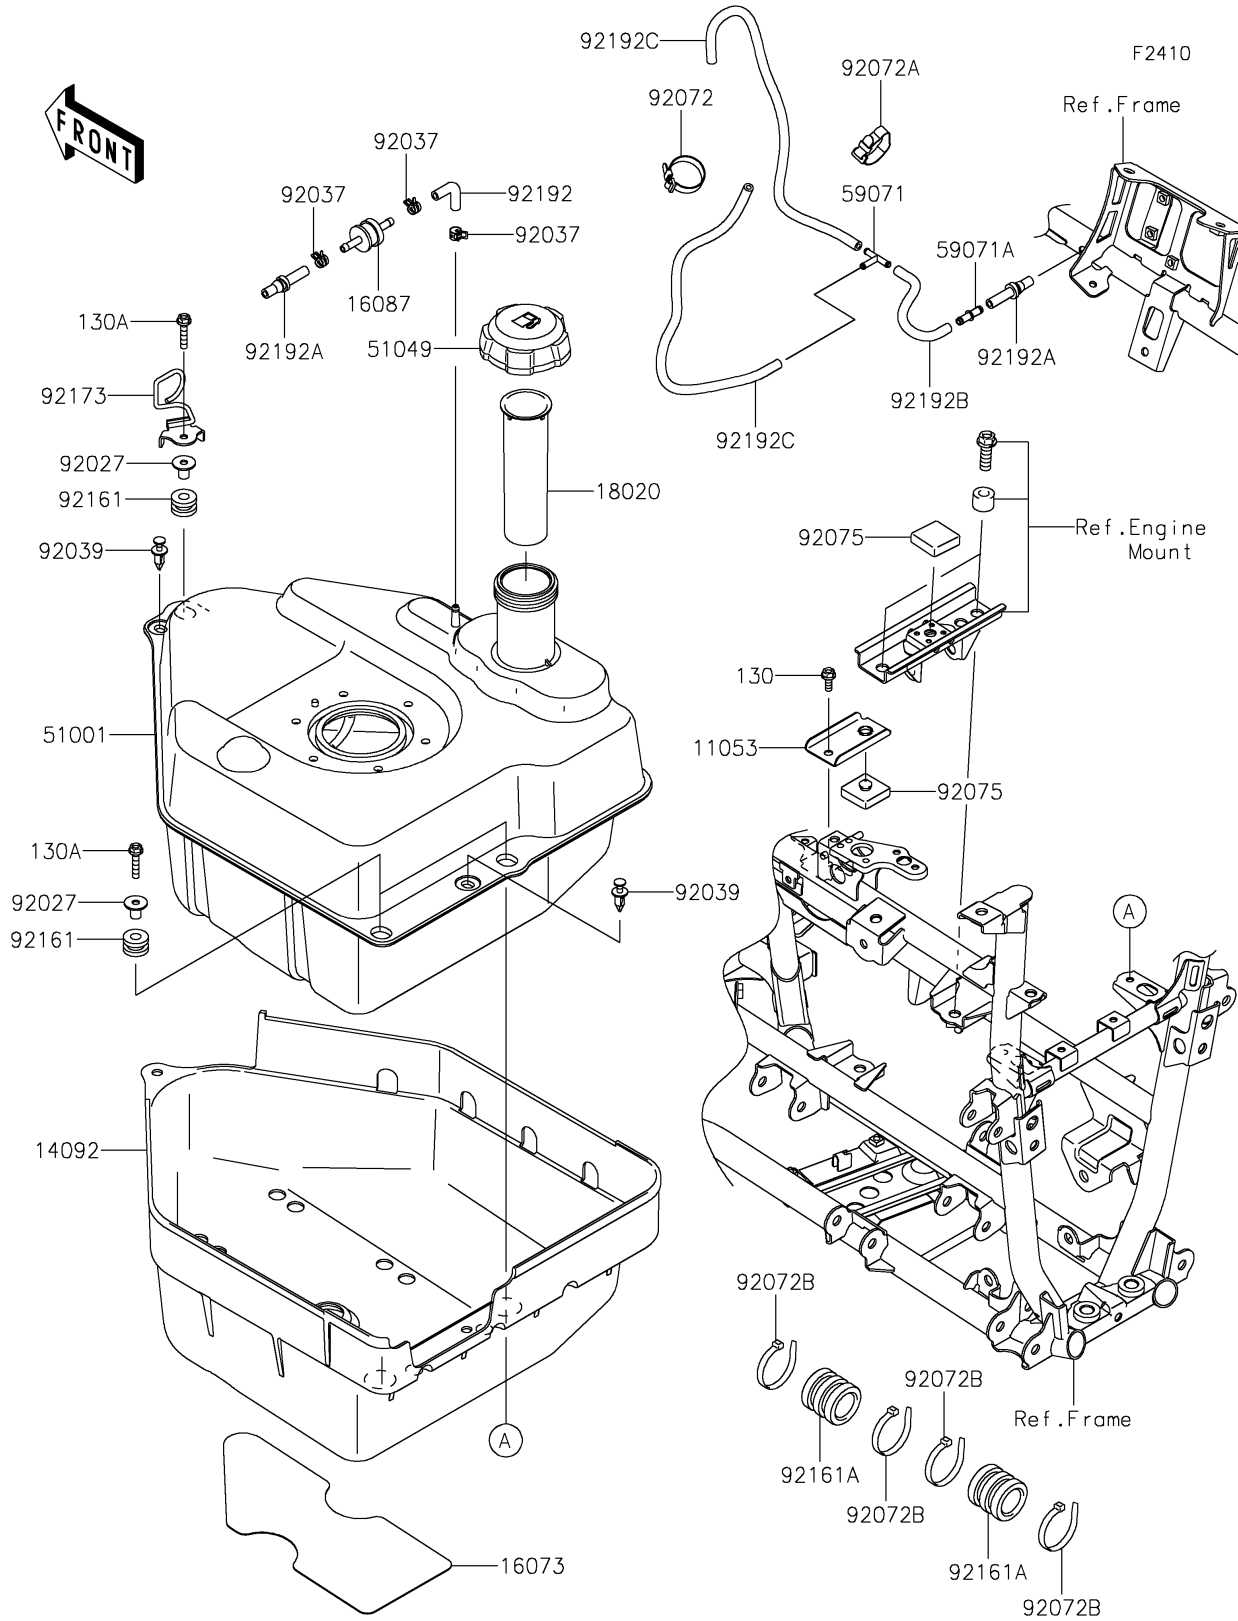

# 2024 BRUTE FORCE® 750 LE EPS CAMO

## PARTS DIAGRAM

### Fuel Tank

## PARTS LIST

Fuel Tank

ITEM NAME	PART NUMBER	QUANTITY
-----------	-------------	----------

---