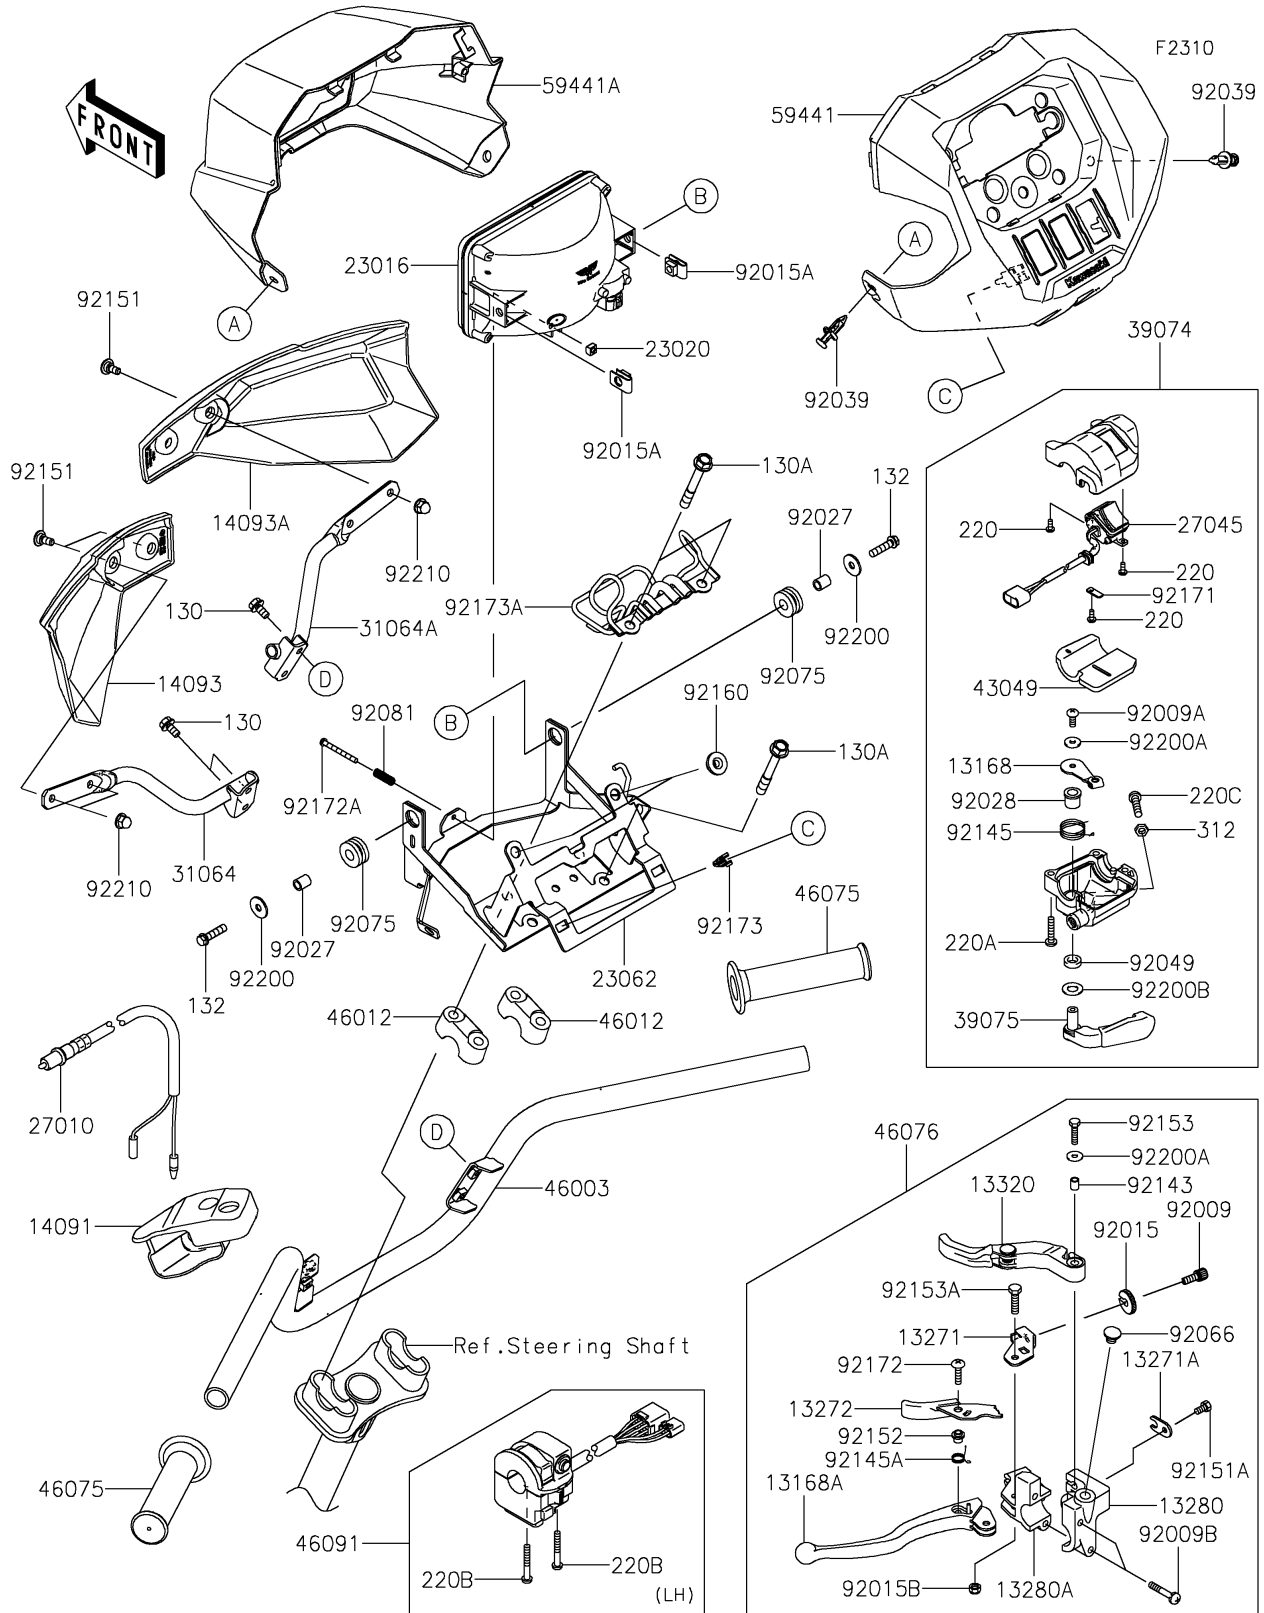

2024 BRUTE FORCE® 750 LE EPS CAMO

PARTS DIAGRAM

Handlebar