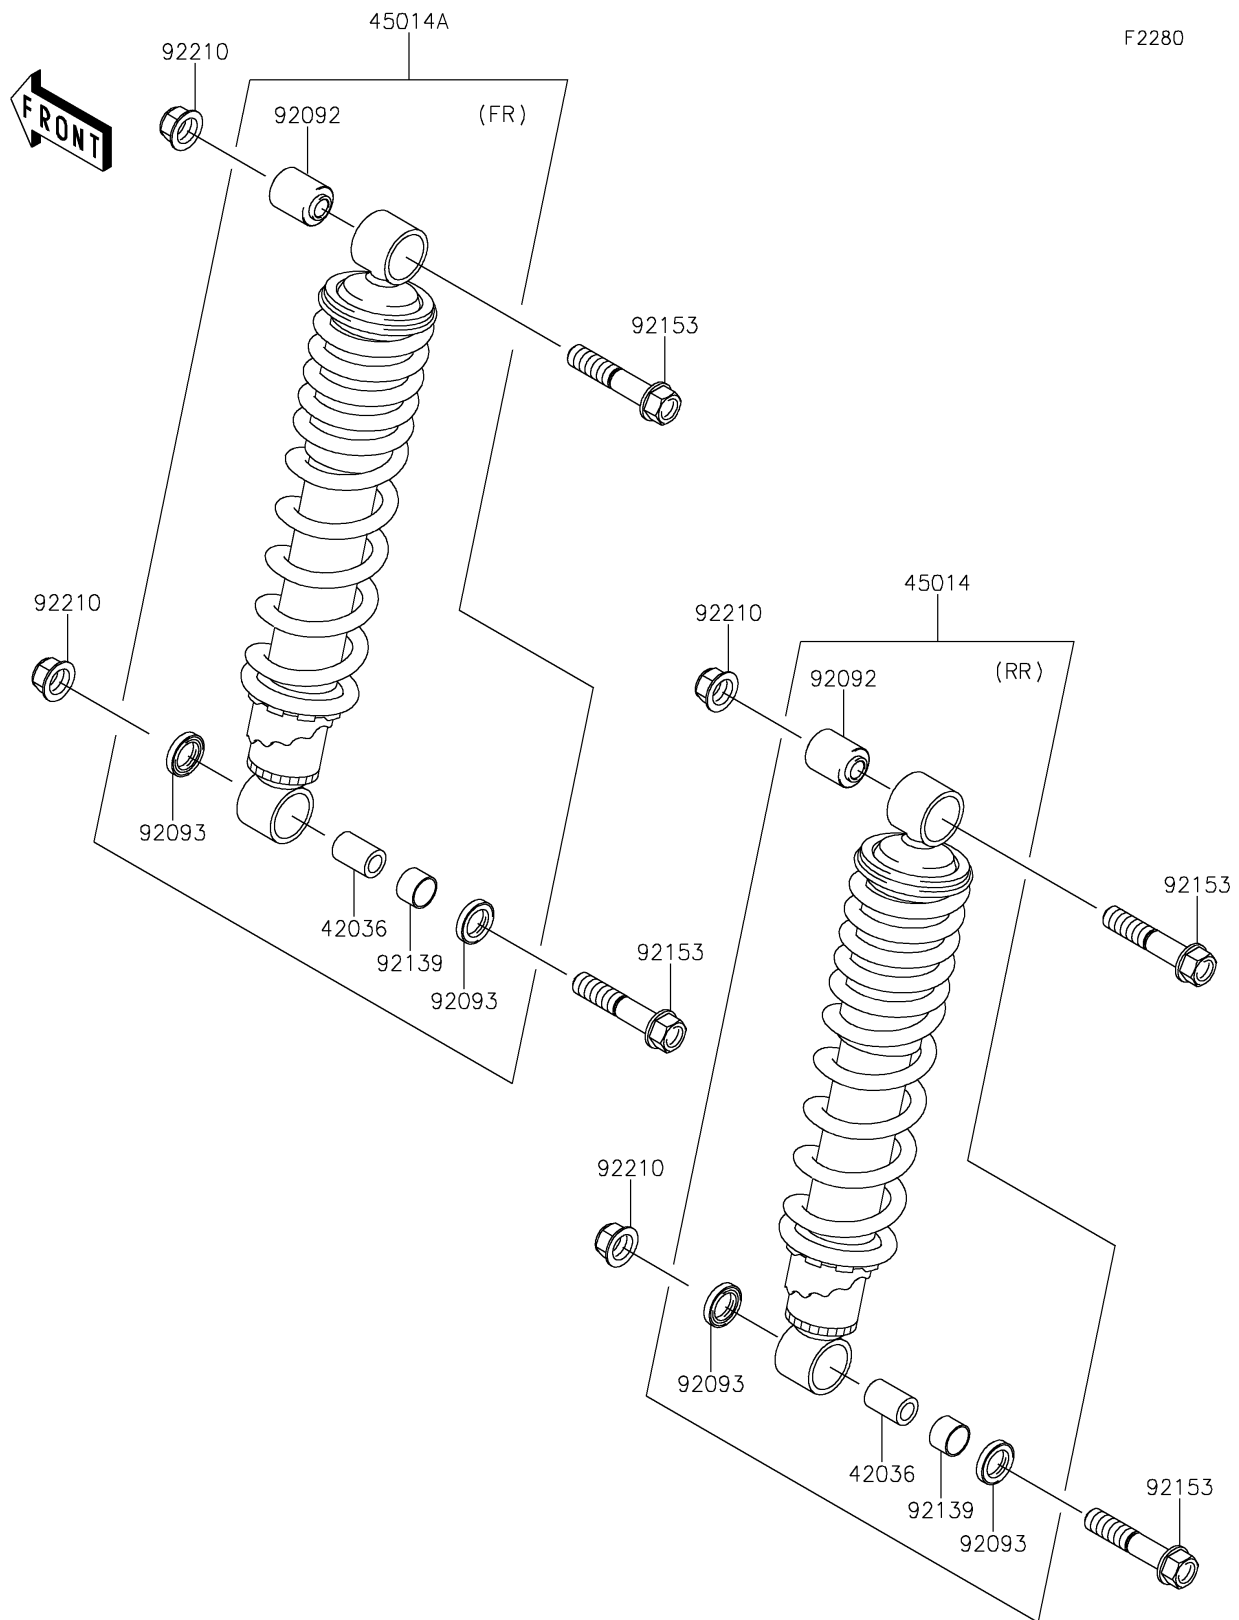

2024 BRUTE FORCE® 750 LE EPS CAMO

PARTS DIAGRAM

Shock Absorber(s)

2024 BRUTE FORCE® 750 LE EPS CAMO

Kawasaki
Let the Good Times Roll®

PARTS LIST

Shock Absorber(s)

ITEM NAME

PART NUMBER

QUANTITY
