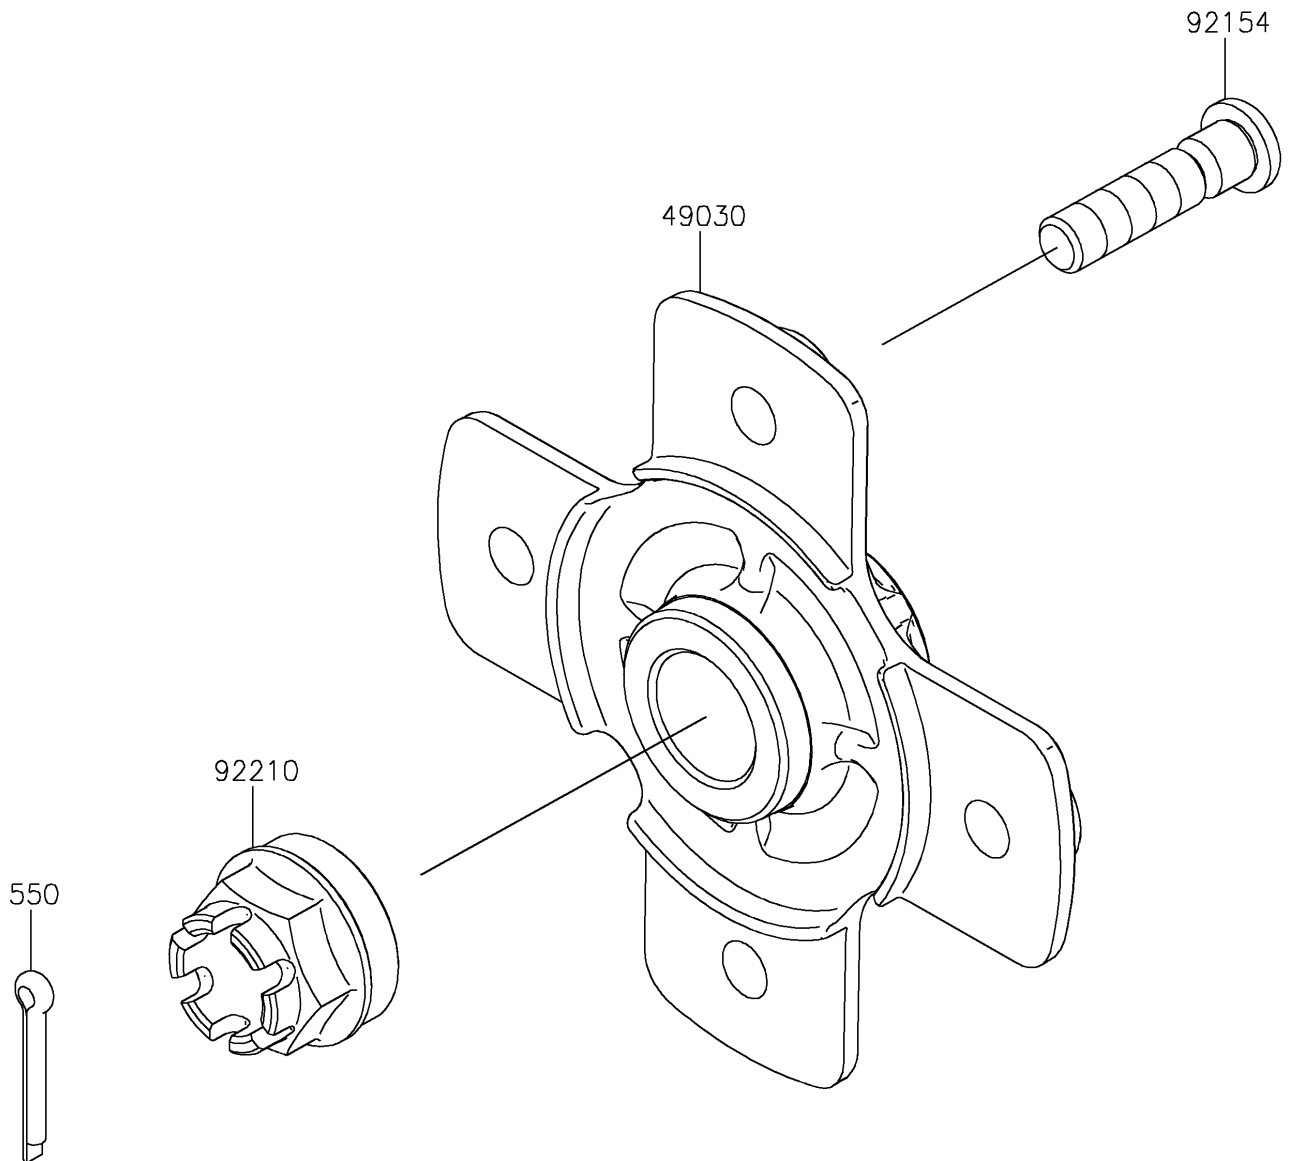

# 2024 BRUTE FORCE® 750 LE EPS CAMO

**Kawasaki**  
Let the Good Times Roll®

## PARTS DIAGRAM

### Rear Hub

F2240

## PARTS LIST

Rear Hub

ITEM NAME	PART NUMBER	QUANTITY
-----------	-------------	----------

---