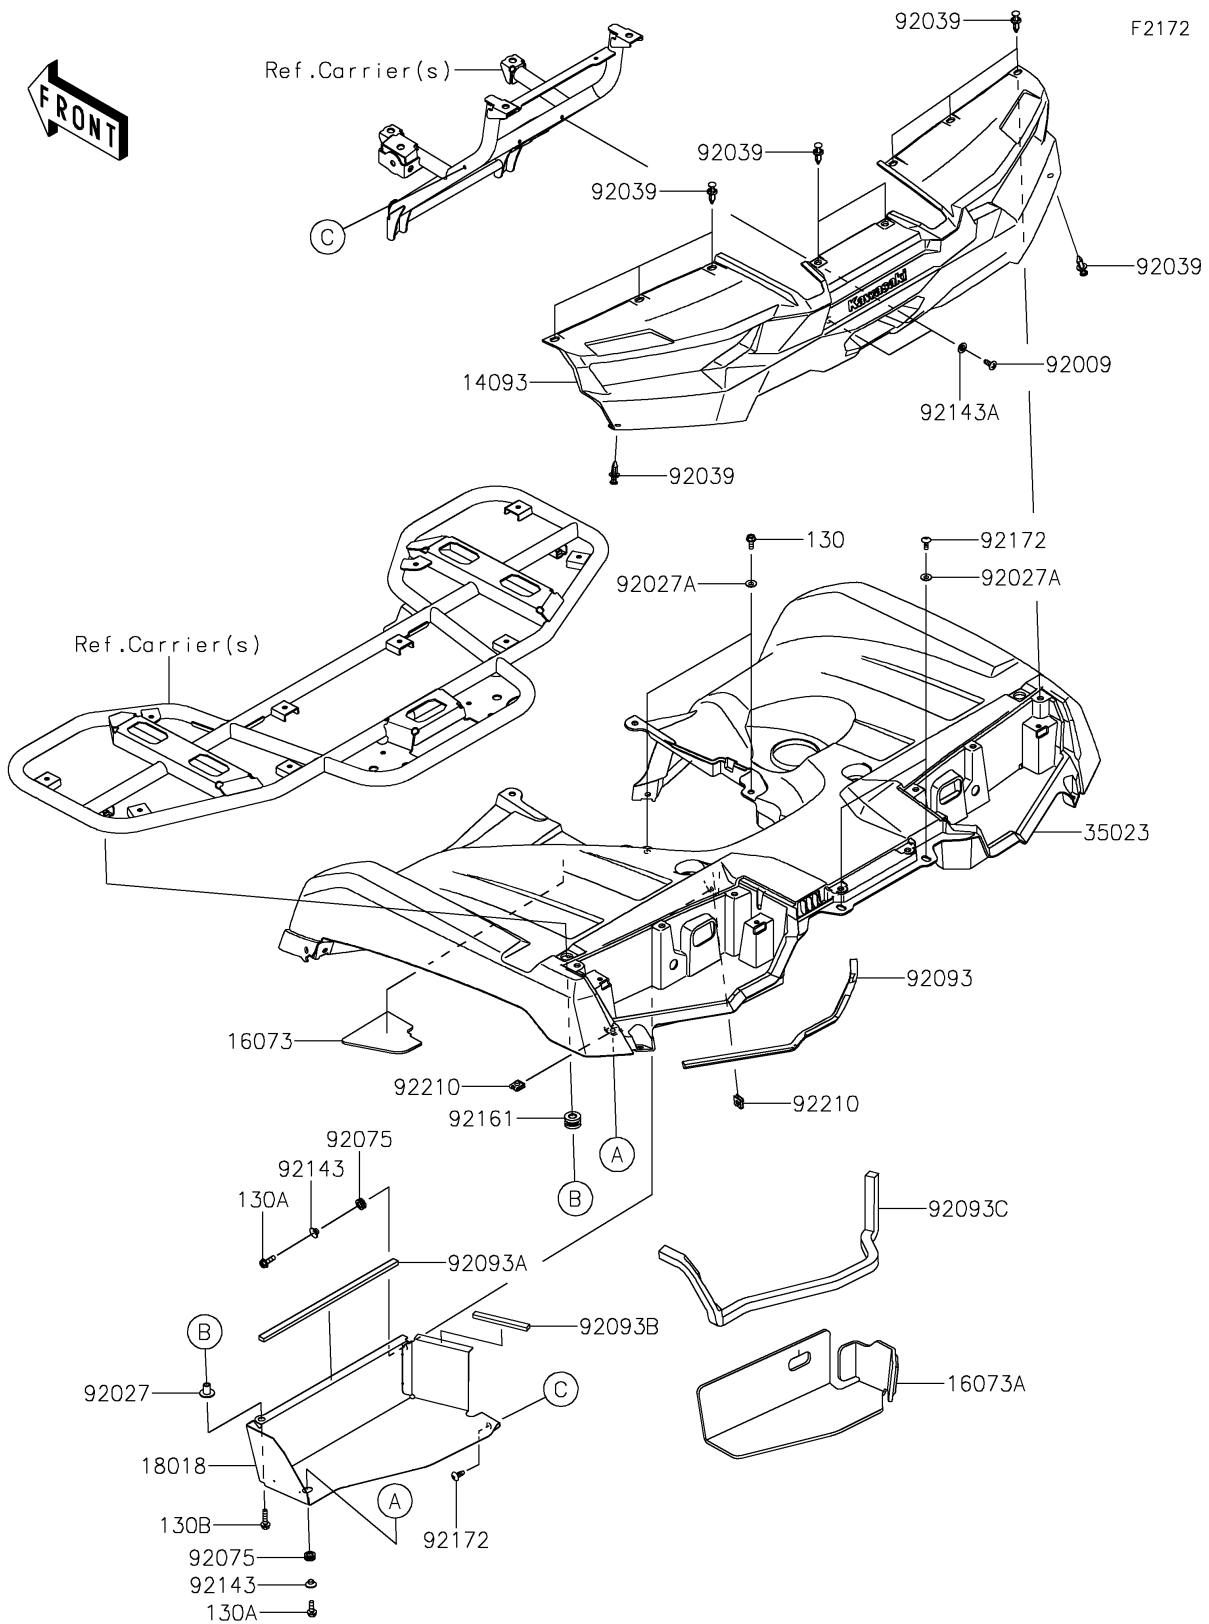

2024 BRUTE FORCE® 750 LE EPS CAMO

PARTS DIAGRAM

Rear Fender(s)

2024 BRUTE FORCE® 750 LE EPS CAMO

Kawasaki
Let the Good Times Roll®

PARTS LIST

Rear Fender(s)

ITEM NAME	PART NUMBER	QUANTITY
COVER,RR (Ref # 14093)	14093-1509	1
INSULATOR (Ref # 16073)	16073-0926	1
INSULATOR,HEAT GUARD (Ref # 16073A)	16073-0951	1
PLATE-HEAT GUARD (Ref # 18018)	18018-0649	1
FENDER-REAR,CAMOUFLAGE (Ref # 35023)	35023-0499-72X	1
SCREW,TAPPING,6X16 (Ref # 92009)	92009-1166	2
COLLAR,L=16.1 (Ref # 92027)	92027-1847	2
COLLAR (Ref # 92027A)	92027-4020	4
RIVET (Ref # 92039)	92039-0776	10
DAMPER (Ref # 92075)	92075-1947	2
SEAL,10X8X370 (Ref # 92093)	92093-0801	1
SEAL,10X6X285 (Ref # 92093A)	92093-0802	1
SEAL,10X6X90 (Ref # 92093B)	92093-0803	1
SEAL,15X15X615 (Ref # 92093C)	92093-0804	1
COLLAR (Ref # 92143)	92143-1057	2
COLLAR (Ref # 92143A)	92143-1087	2
DAMPER (Ref # 92161)	92161-0106	2
SCREW,TAPPING,6X16 (Ref # 92172)	92172-0739	3
NUT (Ref # 92210)	92210-0754	2
BOLT-FLANGED,6X16 (Ref # 130)	130BA0616	2
BOLT-FLANGED,6X18 (Ref # 130A)	130BA0618	2
BOLT-FLANGED,6X25 (Ref # 130B)	130BA0625	2