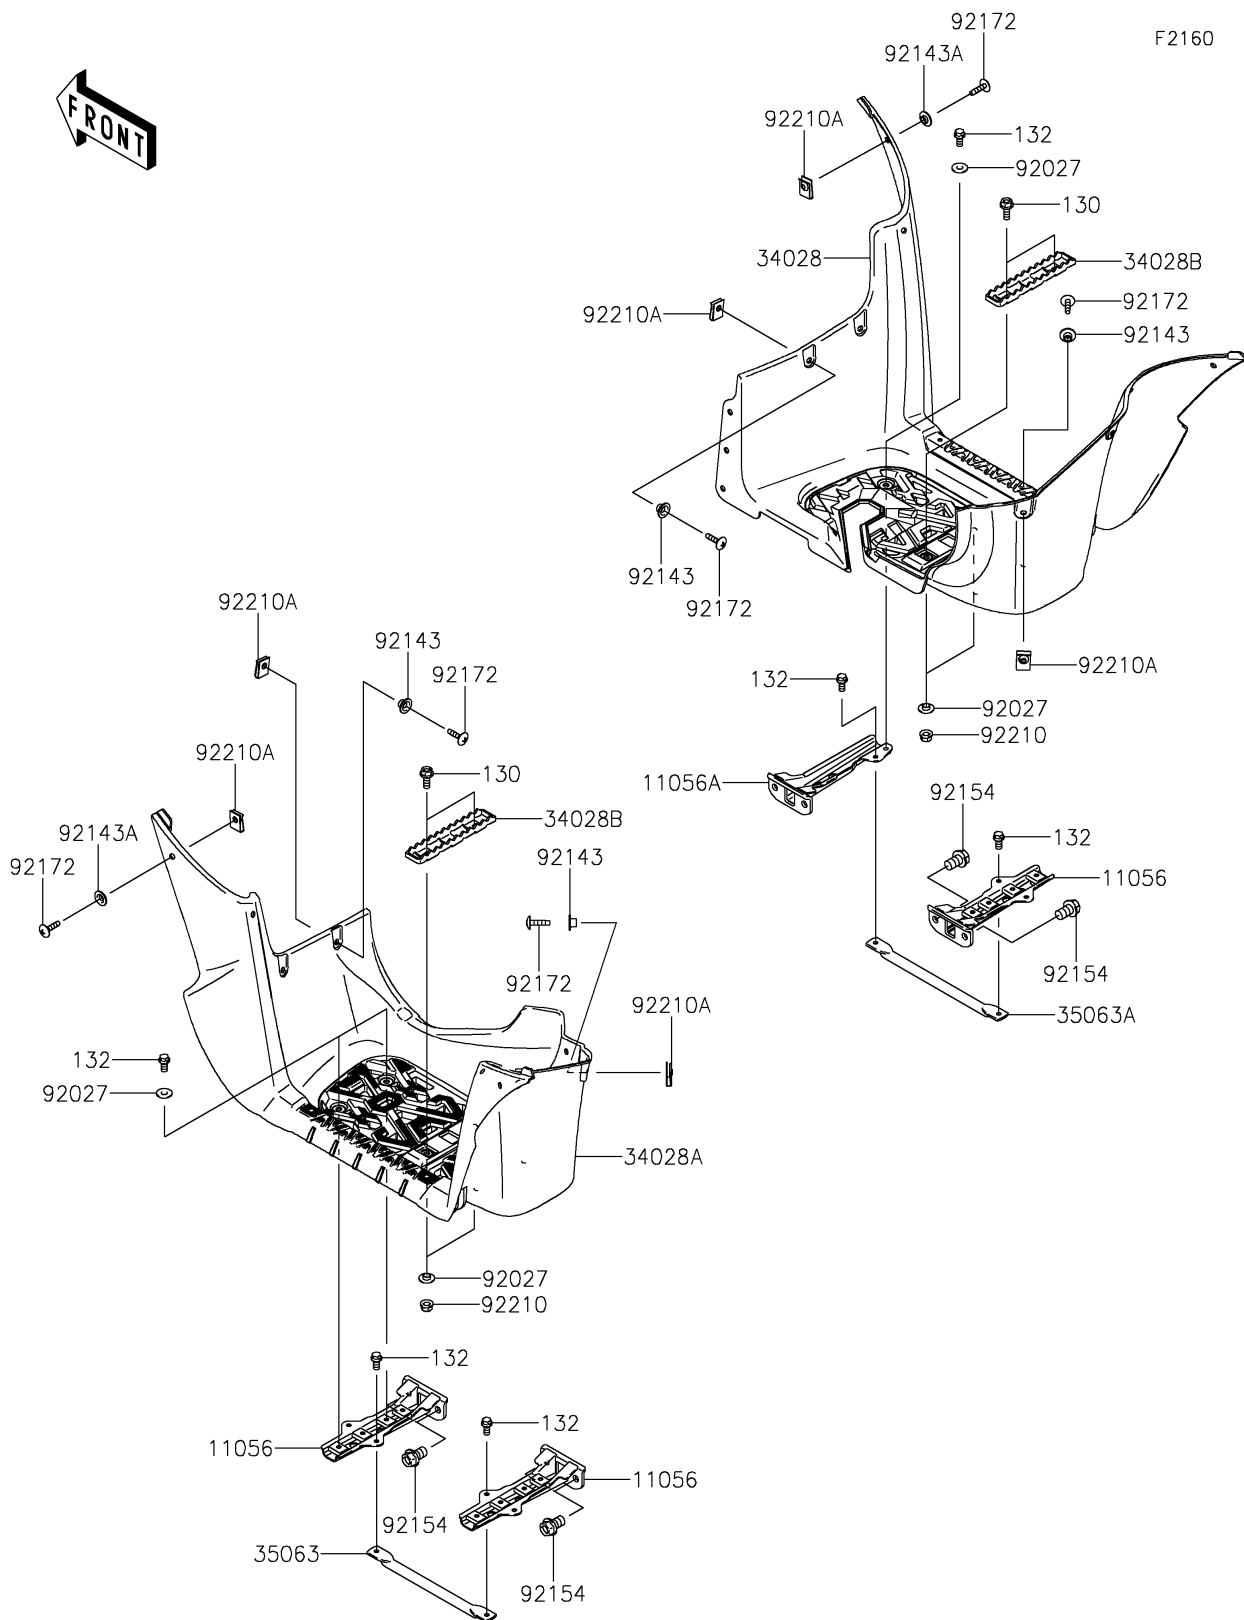

2024 BRUTE FORCE® 750 LE EPS CAMO

Kawasaki
Let the Good Times Roll®

PARTS DIAGRAM

Footrests

2024 BRUTE FORCE® 750 LE EPS CAMO

PARTS LIST

Footrests

ITEM NAME	PART NUMBER	QUANTITY
-----------	-------------	----------
