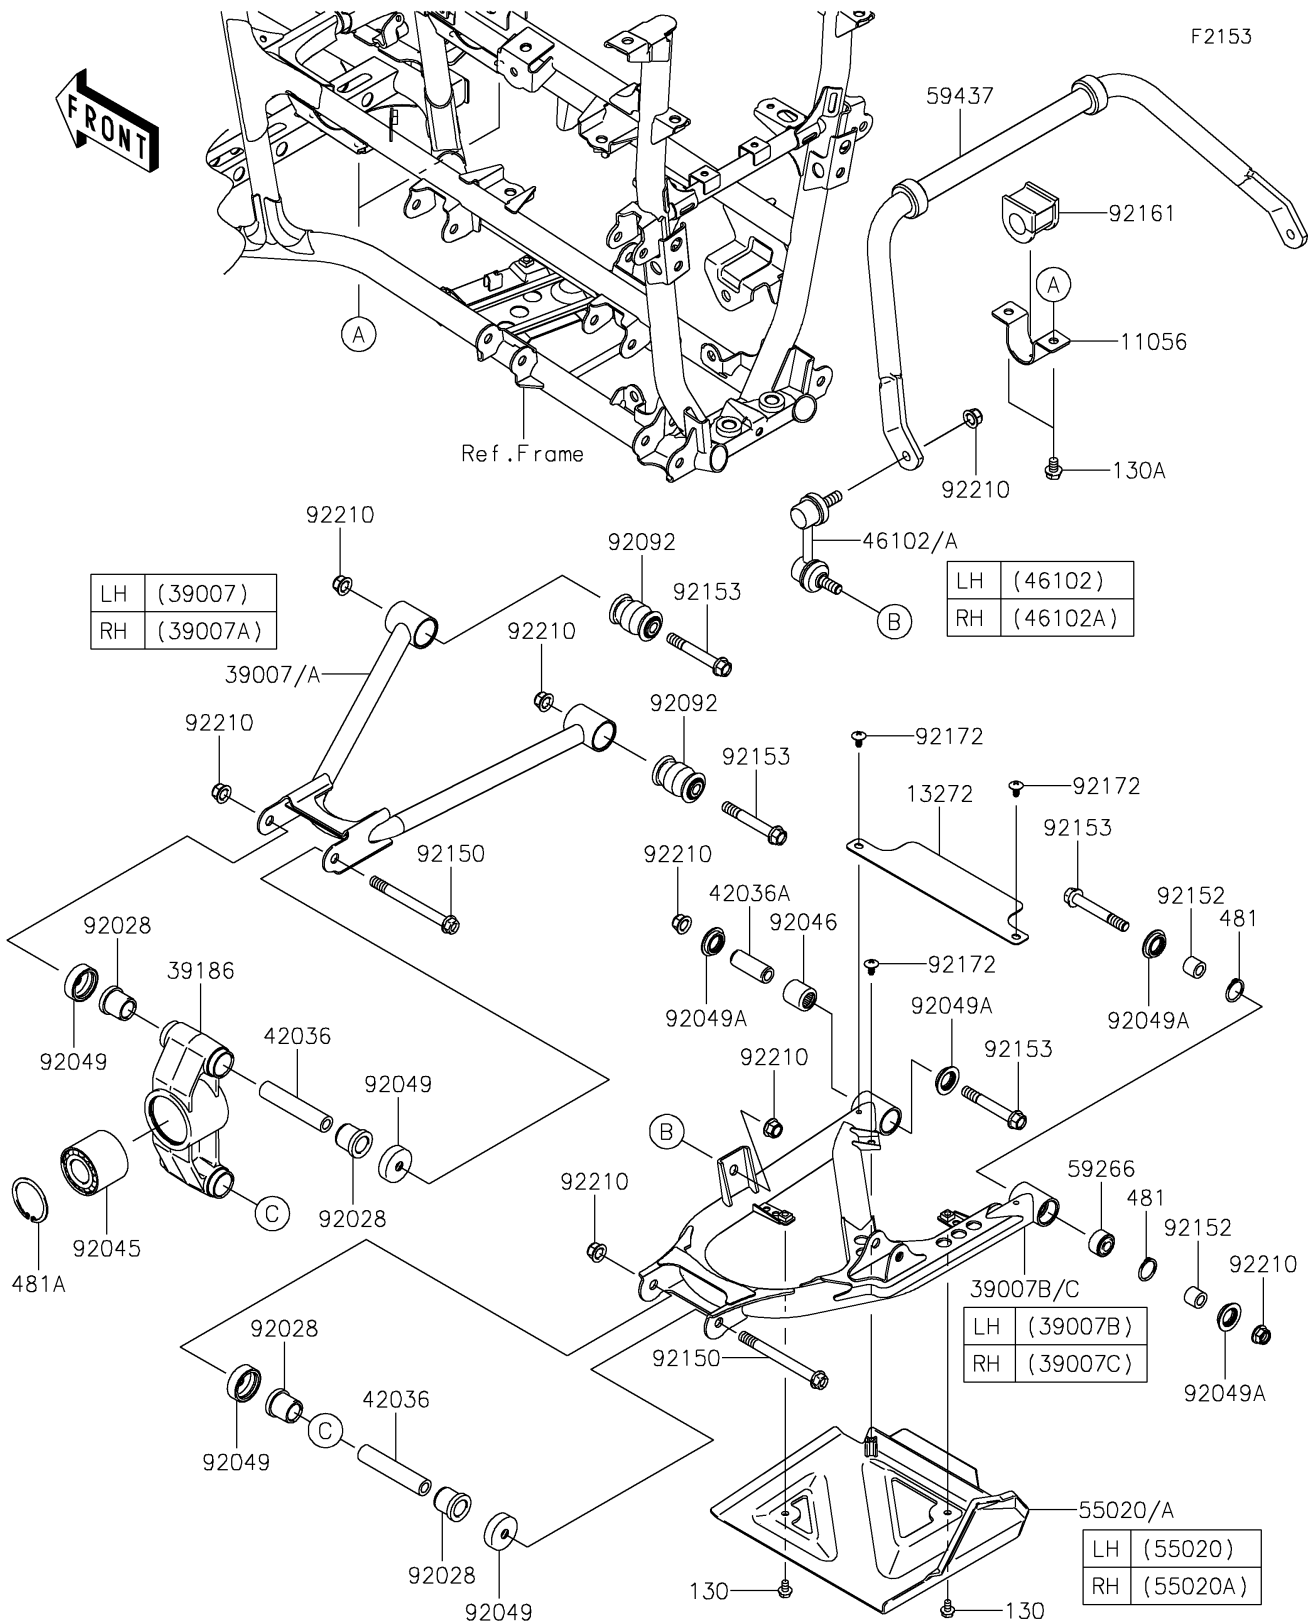

2024 BRUTE FORCE® 750 LE EPS CAMO

PARTS DIAGRAM

Rear Suspension

2024 BRUTE FORCE® 750 LE EPS CAMO

Kawasaki
Let the Good Times Roll®

PARTS LIST

Rear Suspension

ITEM NAME	PART NUMBER	QUANTITY
BRACKET,STABILIZER (Ref # 11056)	11056-1062	2
PLATE,RR ARM (Ref # 13272)	13272-0919	2
ARM-SUSP,RR,UPP,LH,BLACK (Ref # 39007)	39007-0170-10	1
ARM-SUSP,RR,UPP,RH,BLACK (Ref # 39007A)	39007-0171-10	1
ARM-SUSP,RR,LWR,LH,BLACK (Ref # 39007B)	39007-0172-10	1
ARM-SUSP,RR,LWR,RH,BLACK (Ref # 39007C)	39007-0173-10	1
KNUCKLE,RR (Ref # 39186)	39186-0099	2
SLEEVE,10X17X85.6 (Ref # 42036)	42036-1190	4
SLEEVE (Ref # 42036A)	42036-1376	2
ROD,STABILIZER,LH (Ref # 46102)	46102-0100	1
ROD,STABILIZER,RH (Ref # 46102A)	46102-0101	1
GUARD,REAR ARM,LH,F.BLACK (Ref # 55020)	55020-0972-6Z	1
GUARD,REAR ARM,RH,F.BLACK (Ref # 55020A)	55020-0973-6Z	1
JOINT-BALL (Ref # 59266)	59266-0013	2
STABILIZER,RR (Ref # 59437)	59437-0307	1
BUSHING (Ref # 92028)	92028-1466	8
BEARING-BALL,25BWD02ACA68 (Ref # 92045)	92045-0094	2
BEARING-NEEDLE (Ref # 92046)	92046-1046	2
SEAL-OIL,KNUCKLE (Ref # 92049)	92049-1198	8
SEAL-OIL,MHA17245.7F (Ref # 92049A)	92049-1223	8
BUSHING-RUBBER (Ref # 92092)	92092-0004	4
BOLT,FLANGED,10X105 (Ref # 92150)	92150-1624	4
COLLAR,10X17X14.5 (Ref # 92152)	92152-1455	4
BOLT,FLANGED,10X70 (Ref # 92153)	92153-1606	8
DAMPER (Ref # 92161)	92161-0265	2
SCREW,6X12 (Ref # 92172)	92172-0884	6
NUT,LOCK,FLANGED,10MM (Ref # 92210)	92210-0276	16
BOLT-FLANGED,6X10 (Ref # 130)	130BA0610	4
BOLT-FLANGED,8X12 (Ref # 130A)	130BA0812	4

2024 BRUTE FORCE® 750 LE EPS CAMO

PARTS LIST

Rear Suspension

ITEM NAME	PART NUMBER	QUANTITY
CIRCLIP-TYPE-C,24MM (Ref # 481)	481J2400	4
CIRCLIP-TYPE-C,52MM (Ref # 481A)	481J5200	2