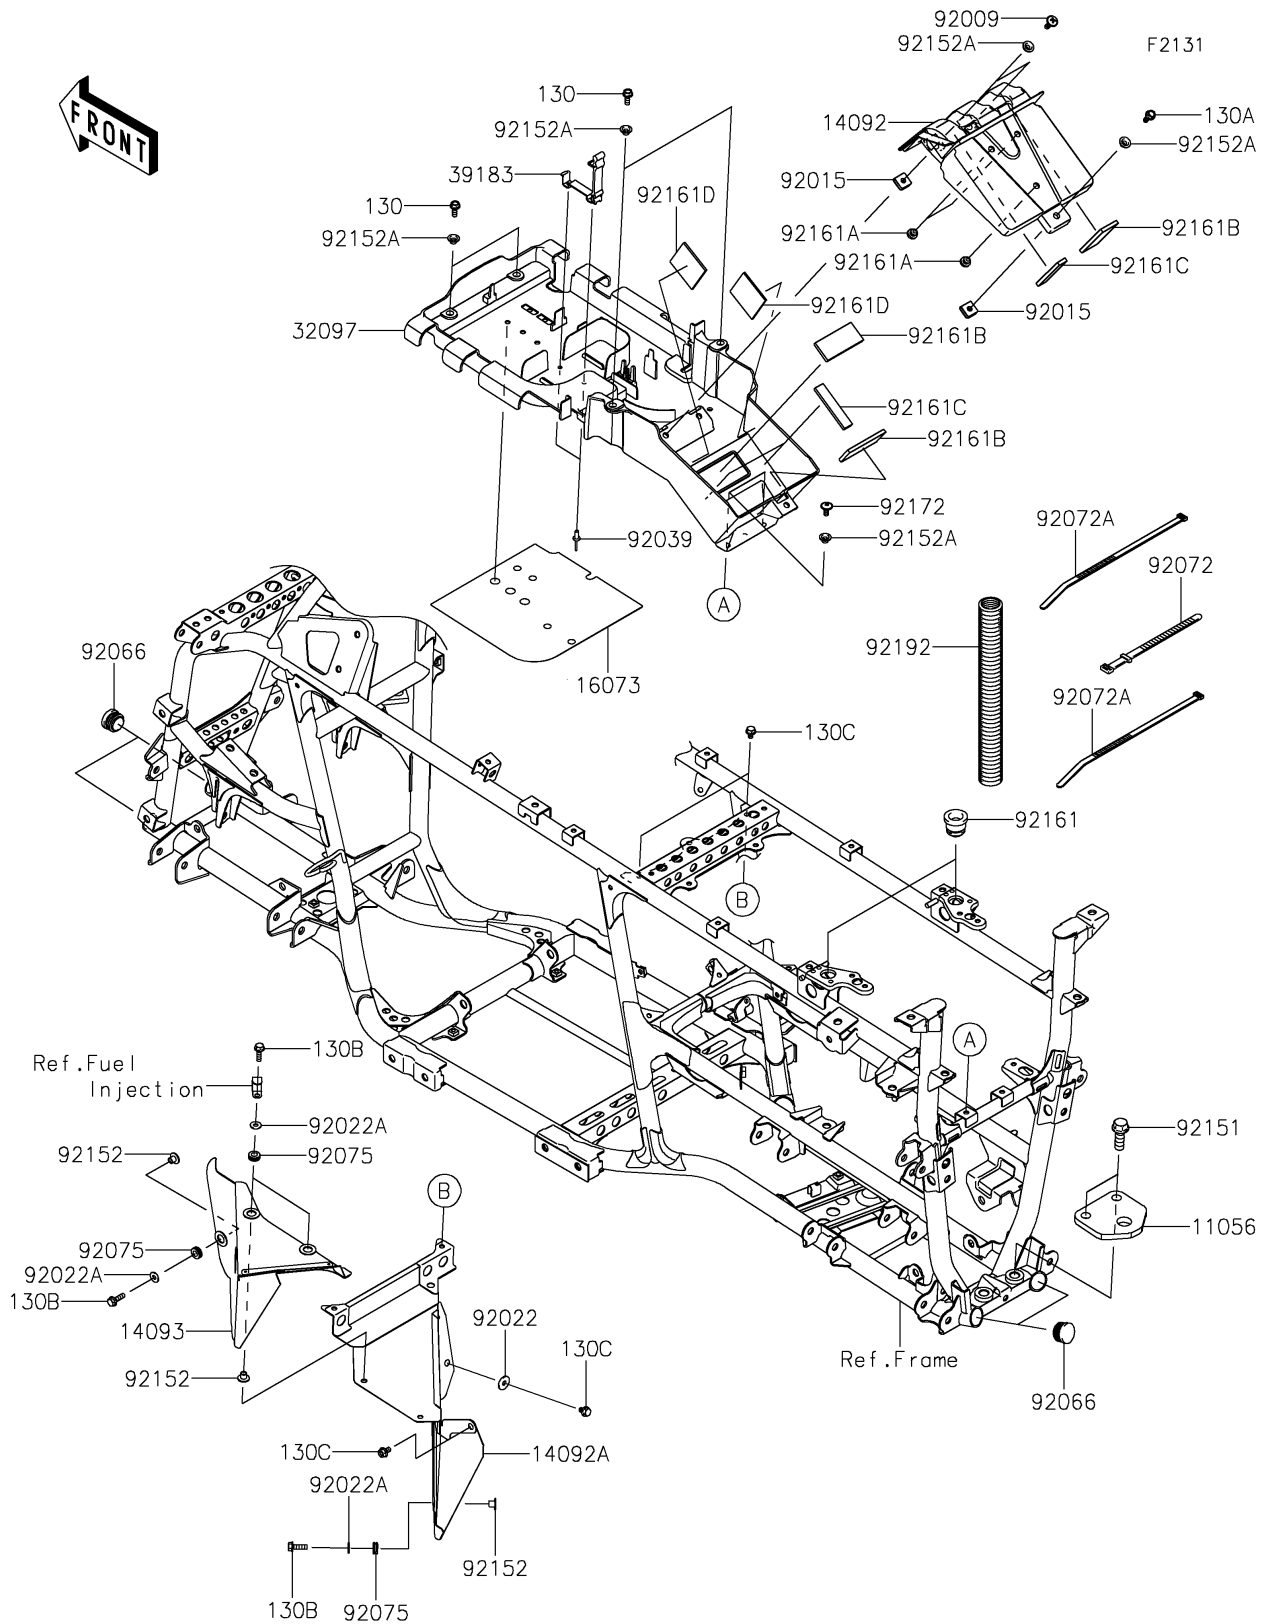

2024 BRUTE FORCE® 750 LE EPS CAMO

Kawasaki
Let the Good Times Roll®

PARTS DIAGRAM

Frame Fittings

2024 BRUTE FORCE® 750 LE EPS CAMO

PARTS LIST

Frame Fittings

ITEM NAME	PART NUMBER	QUANTITY
-----------	-------------	----------
