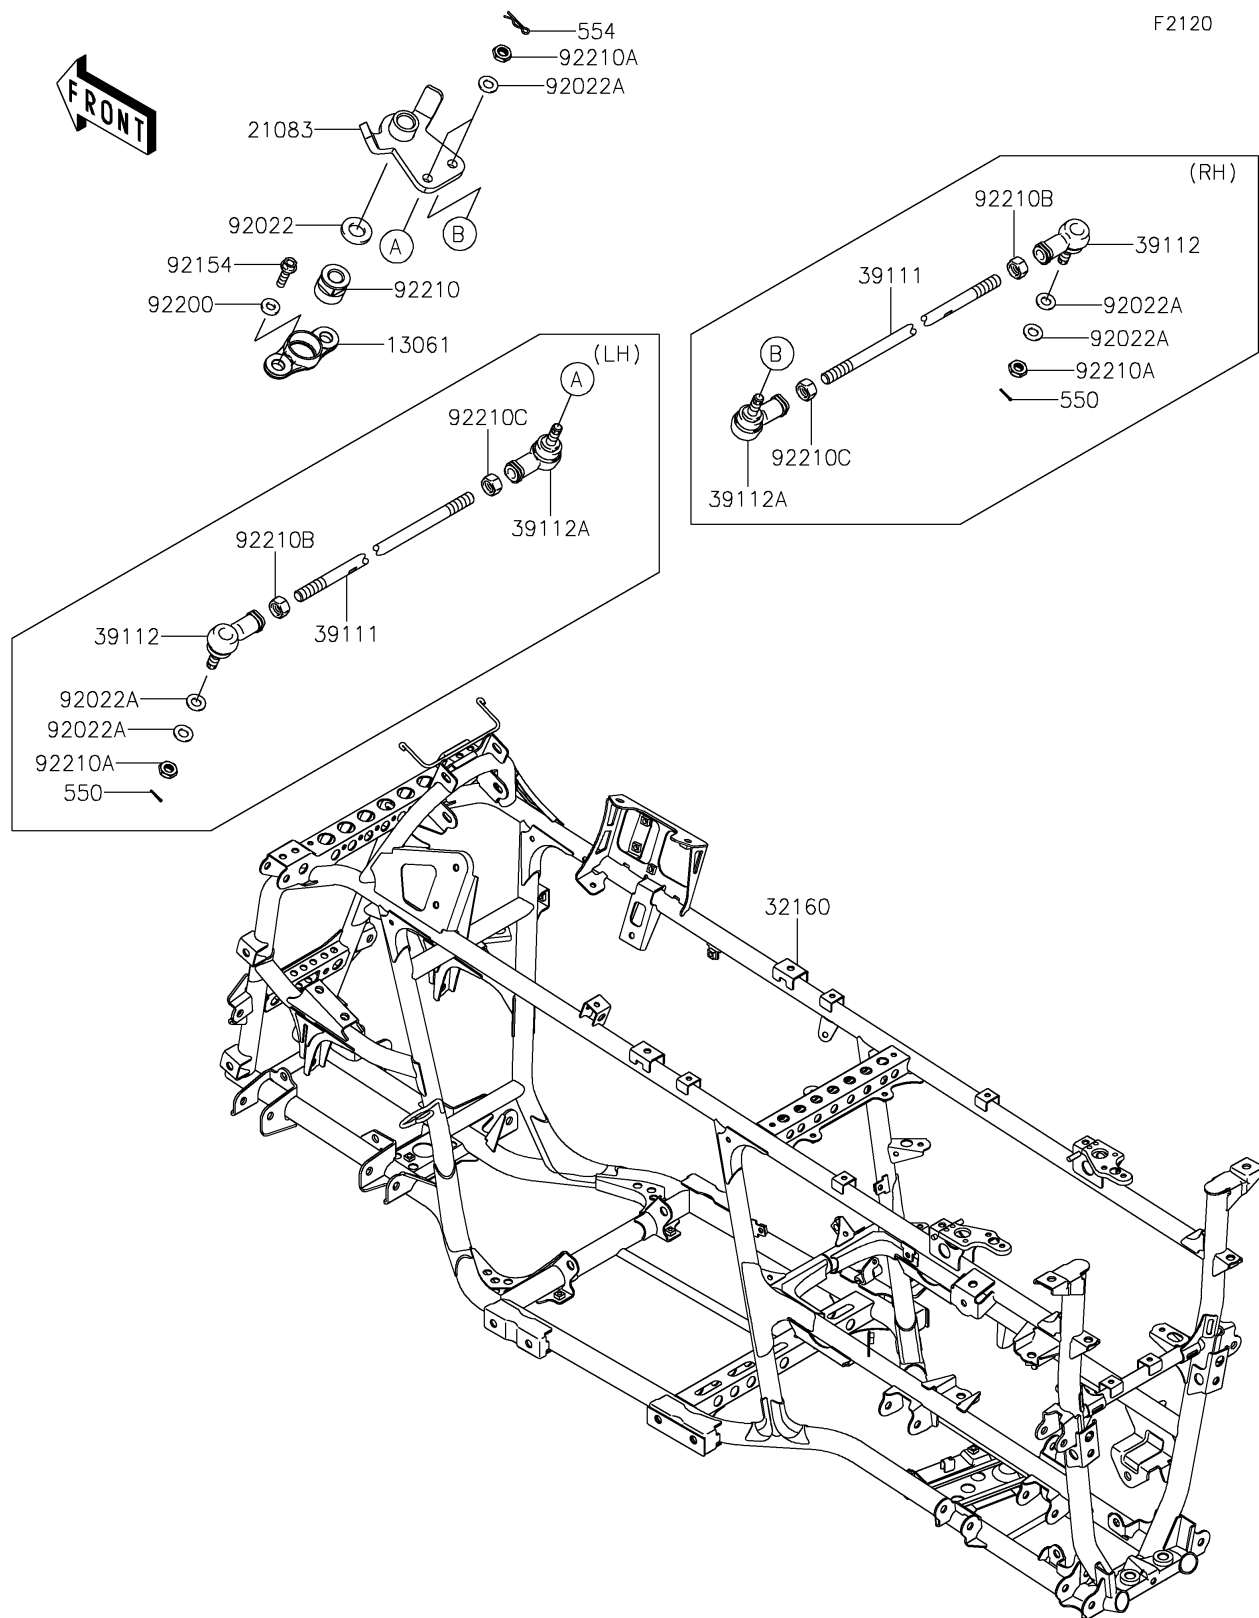

2024 BRUTE FORCE® 750 LE EPS CAMO

PARTS DIAGRAM

Frame