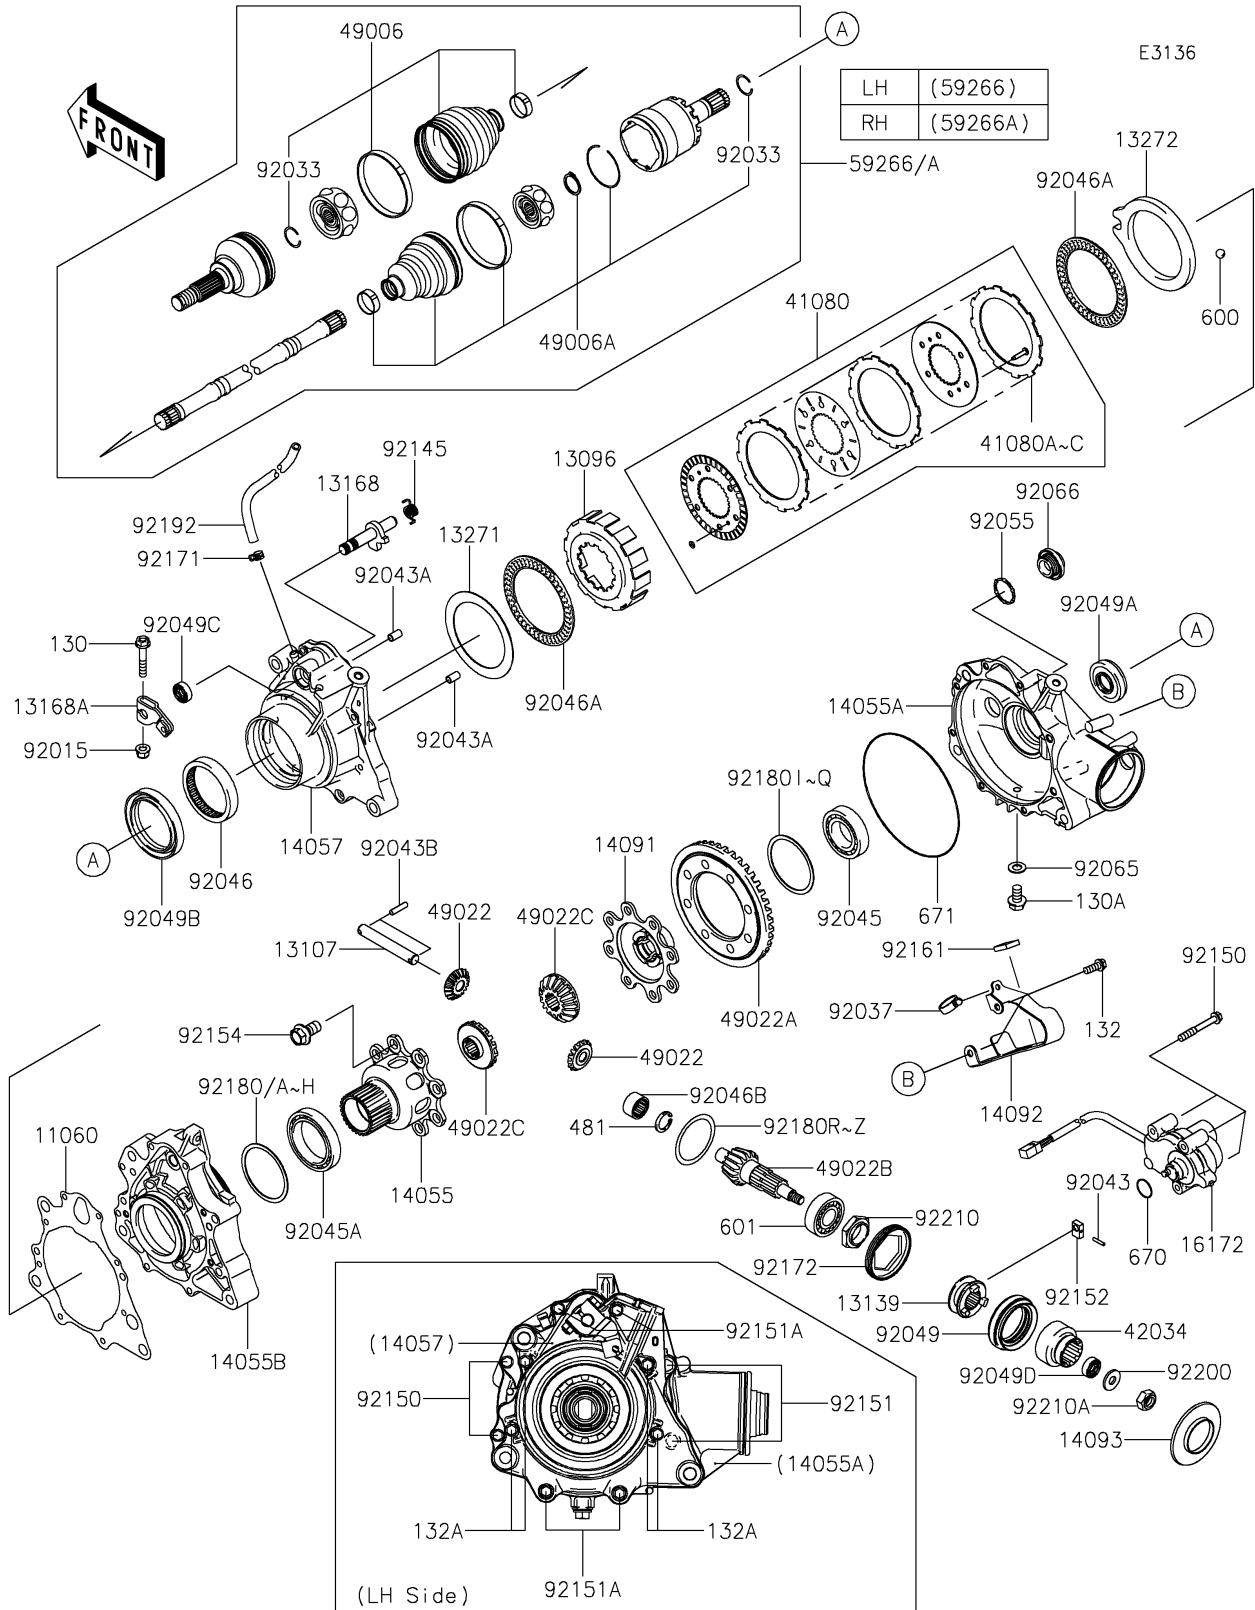

2024 BRUTE FORCE® 750 LE EPS CAMO

PARTS DIAGRAM

Drive Shaft-Front

2024 BRUTE FORCE® 750 LE EPS CAMO

PARTS LIST

Drive Shaft-Front

ITEM NAME	PART NUMBER	QUANTITY
-----------	-------------	----------
