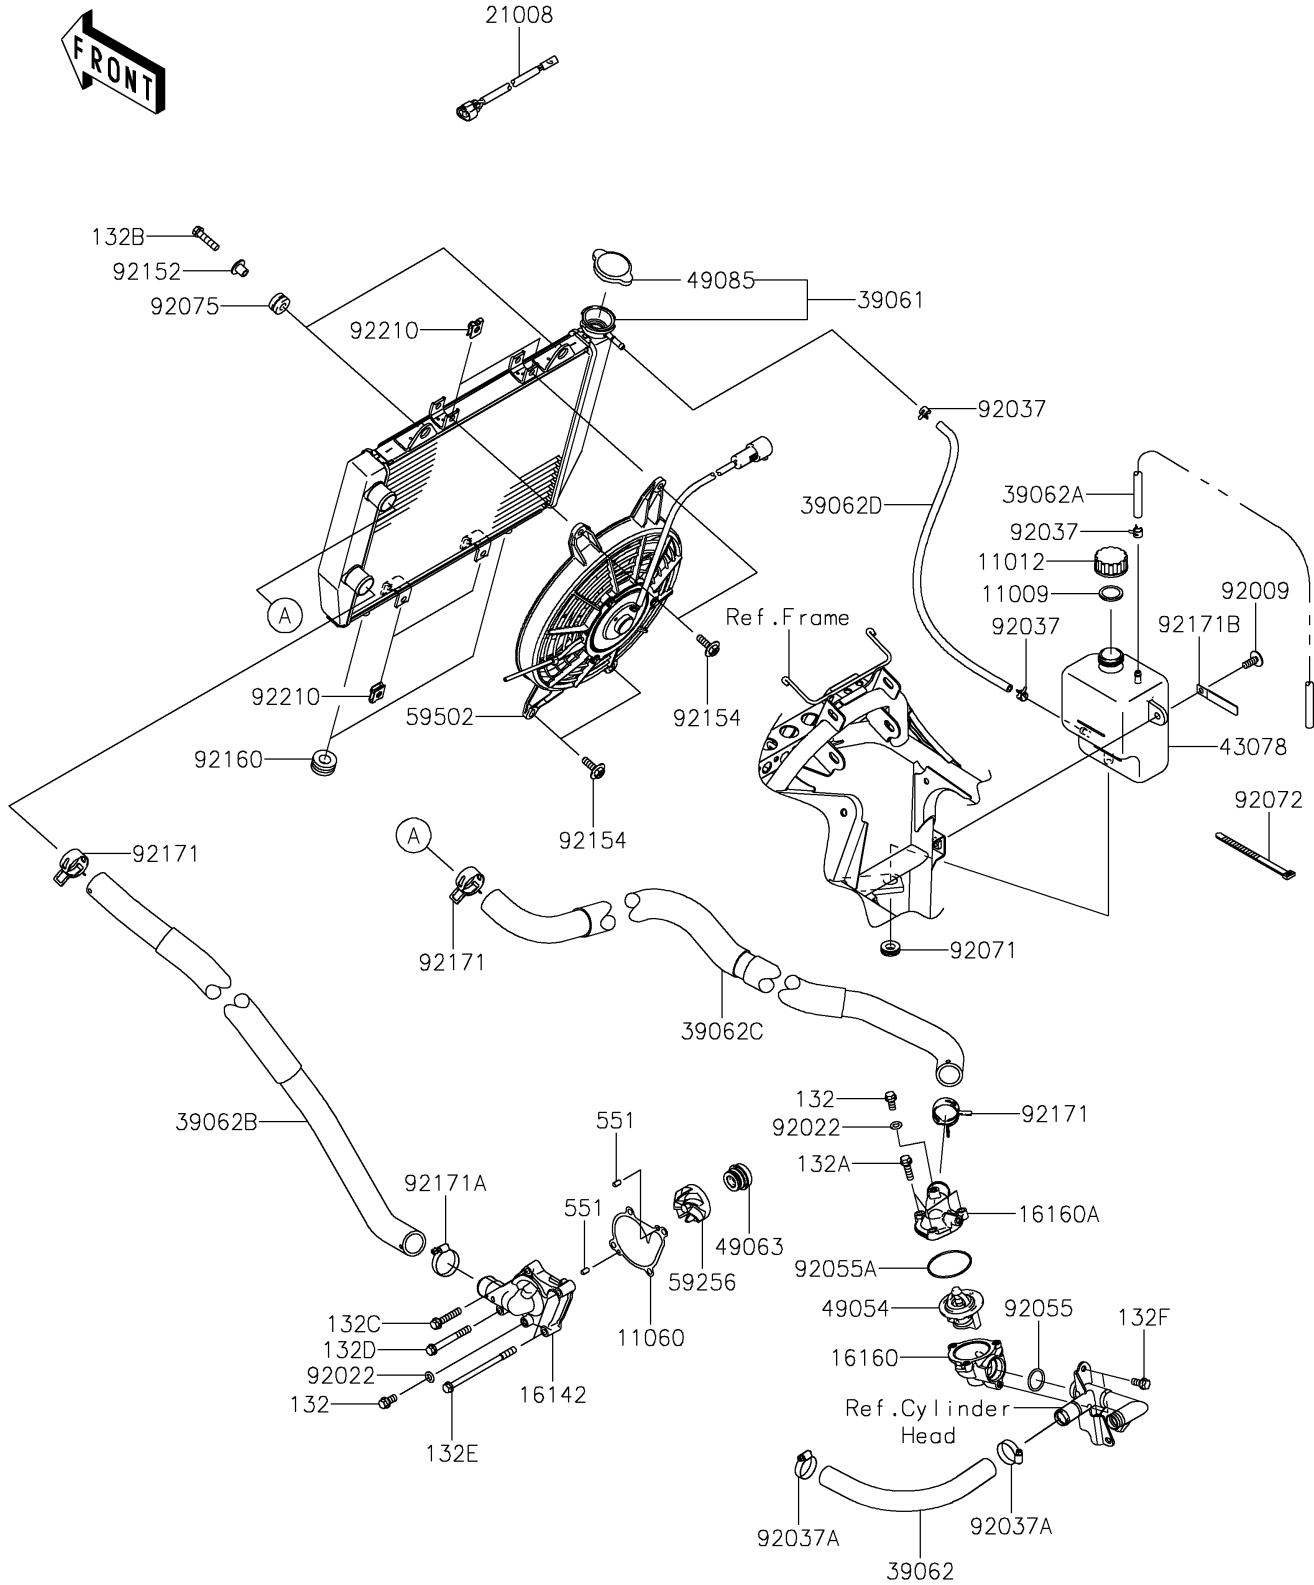

2024 BRUTE FORCE® 750 LE EPS CAMO

PARTS DIAGRAM

Radiator

E3032

2024 BRUTE FORCE® 750 LE EPS CAMO

Kawasaki
Let the Good Times Roll®

PARTS LIST

Radiator

ITEM NAME	PART NUMBER	QUANTITY
GASKET,RESERVOIR TANK CAP (Ref # 11009)	11009-1145	1
CAP (Ref # 11012)	11012-1084	1
GASKET,WATER PUMP (Ref # 11060)	11060-1964	1
COVER-PUMP,WATER (Ref # 16142)	16142-0069	1
BODY,THERMOSTAT,LWR (Ref # 16160)	16160-0189	1
BODY,THERMOSTAT,UPP (Ref # 16160A)	16160-0778	1
BREAKER,FAN MOTOR (Ref # 21008)	21008-0555	1
RADIATOR-ASSY (Ref # 39061)	39061-0589	1
HOSE-COOLING,FR HEAD-THERMO (Ref # 39062)	39062-0316	1
HOSE-COOLING,5X9X800 (Ref # 39062A)	39062-0321	1
HOSE-COOLING,RADIATOR-PUMP (Ref # 39062B)	39062-0587	1
HOSE-COOLING,THERMO-RADIATOR (Ref # 39062C)	39062-0630	1
HOSE-COOLING,5X9X410 (Ref # 39062D)	39062-0631	1
RESERVOIR (Ref # 43078)	43078-0070	1
THERMOSTAT (Ref # 49054)	49054-1055	1
SEAL-MECHANICAL (Ref # 49063)	49063-1055	1
CAP-ASSY-PRESSURE (Ref # 49085)	49085-0005	1
IMPELLER (Ref # 59256)	59256-1069	1
FAN-ASSY (Ref # 59502)	59502-0554	1
SCREW,6X16 (Ref # 92009)	92009-1694	1
WASHER,6.2X11X1 (Ref # 92022)	92022-304	2
CLAMP,TUBE (Ref # 92037)	92037-1461	3
CLAMP,COOLING HOSE (Ref # 92037A)	92037-1589	2
RING-O,22.1X2.4 (Ref # 92055)	92055-1081	1
RING-O,44.7X2.4 (Ref # 92055A)	92055-1279	1
GROMMET (Ref # 92071)	92071-1115	1
BAND,L=149 (Ref # 92072)	92072-031	1
DAMPER (Ref # 92075)	92075-209	2
COLLAR (Ref # 92152)	92152-2852	2