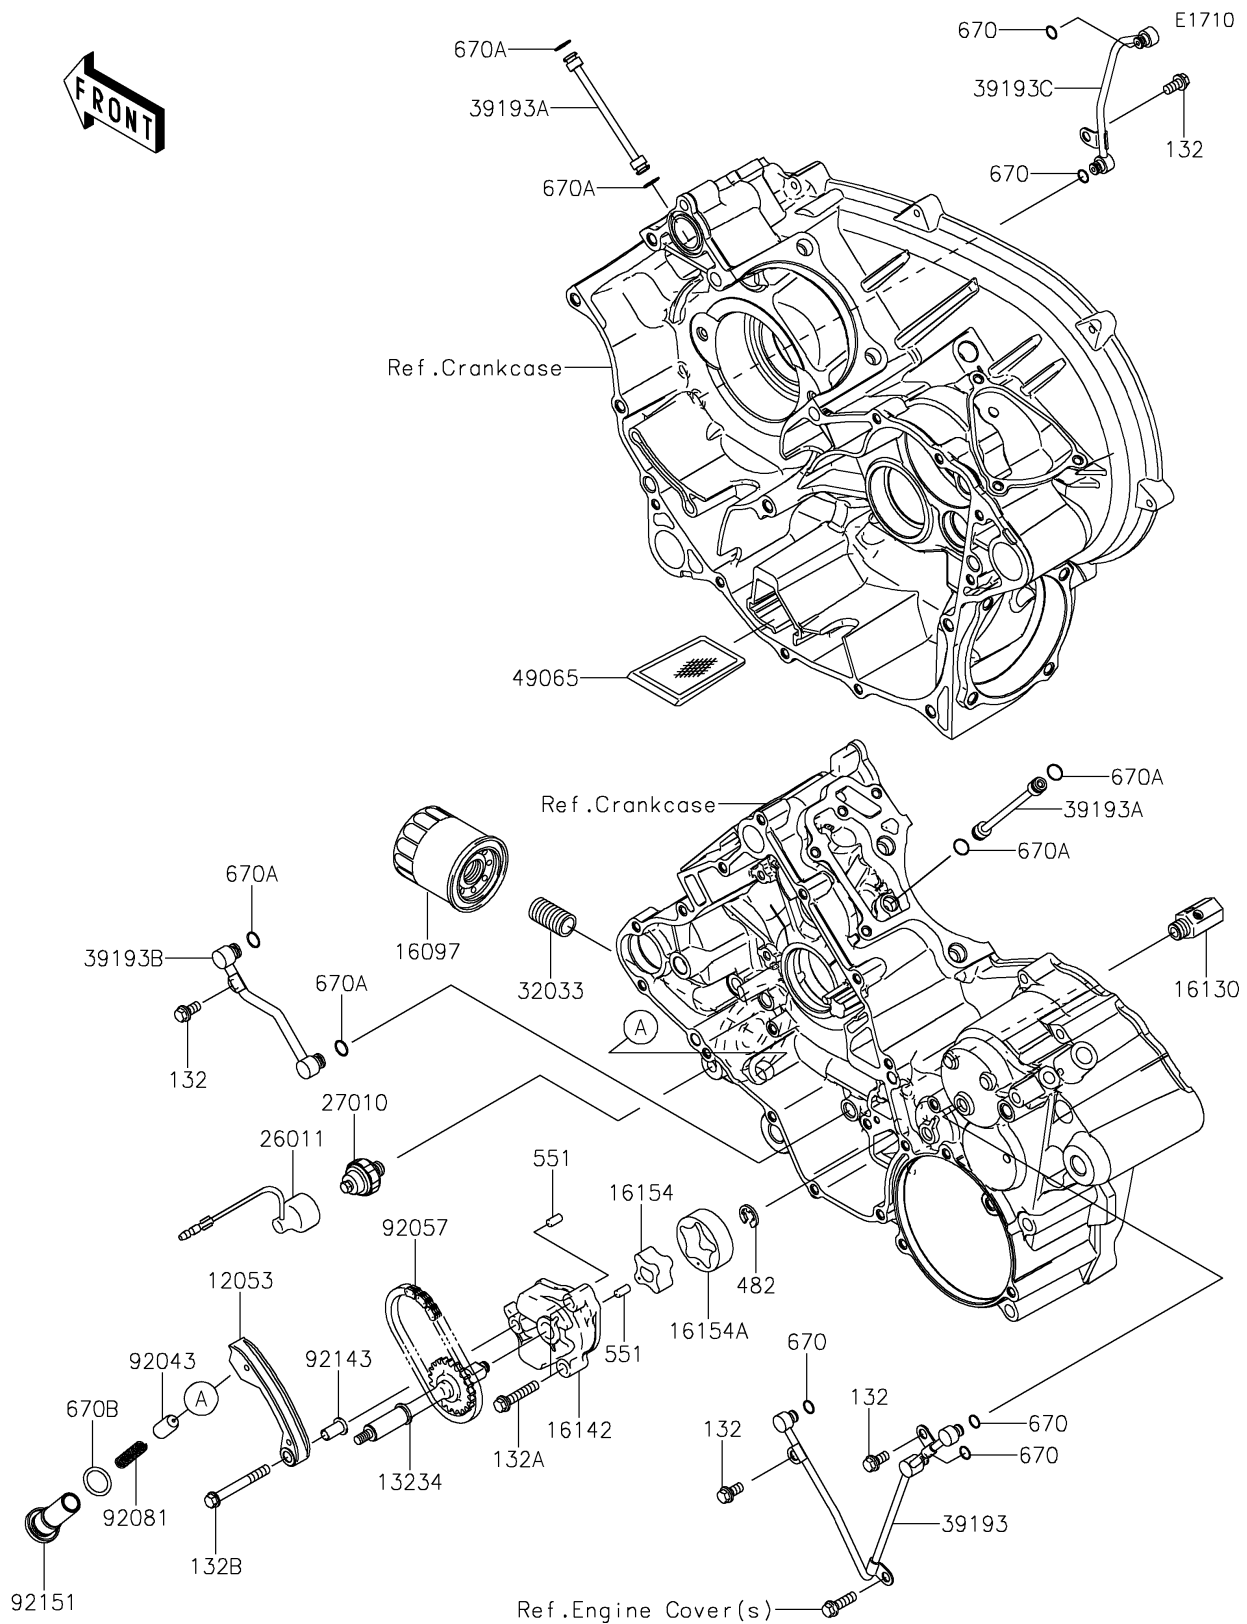

2024 BRUTE FORCE® 750 LE EPS CAMO

PARTS DIAGRAM Oil Pump/Oil Filter

2024 BRUTE FORCE® 750 LE EPS CAMO

PARTS LIST

Oil Pump/Oil Filter

ITEM NAME	PART NUMBER	QUANTITY
-----------	-------------	----------
