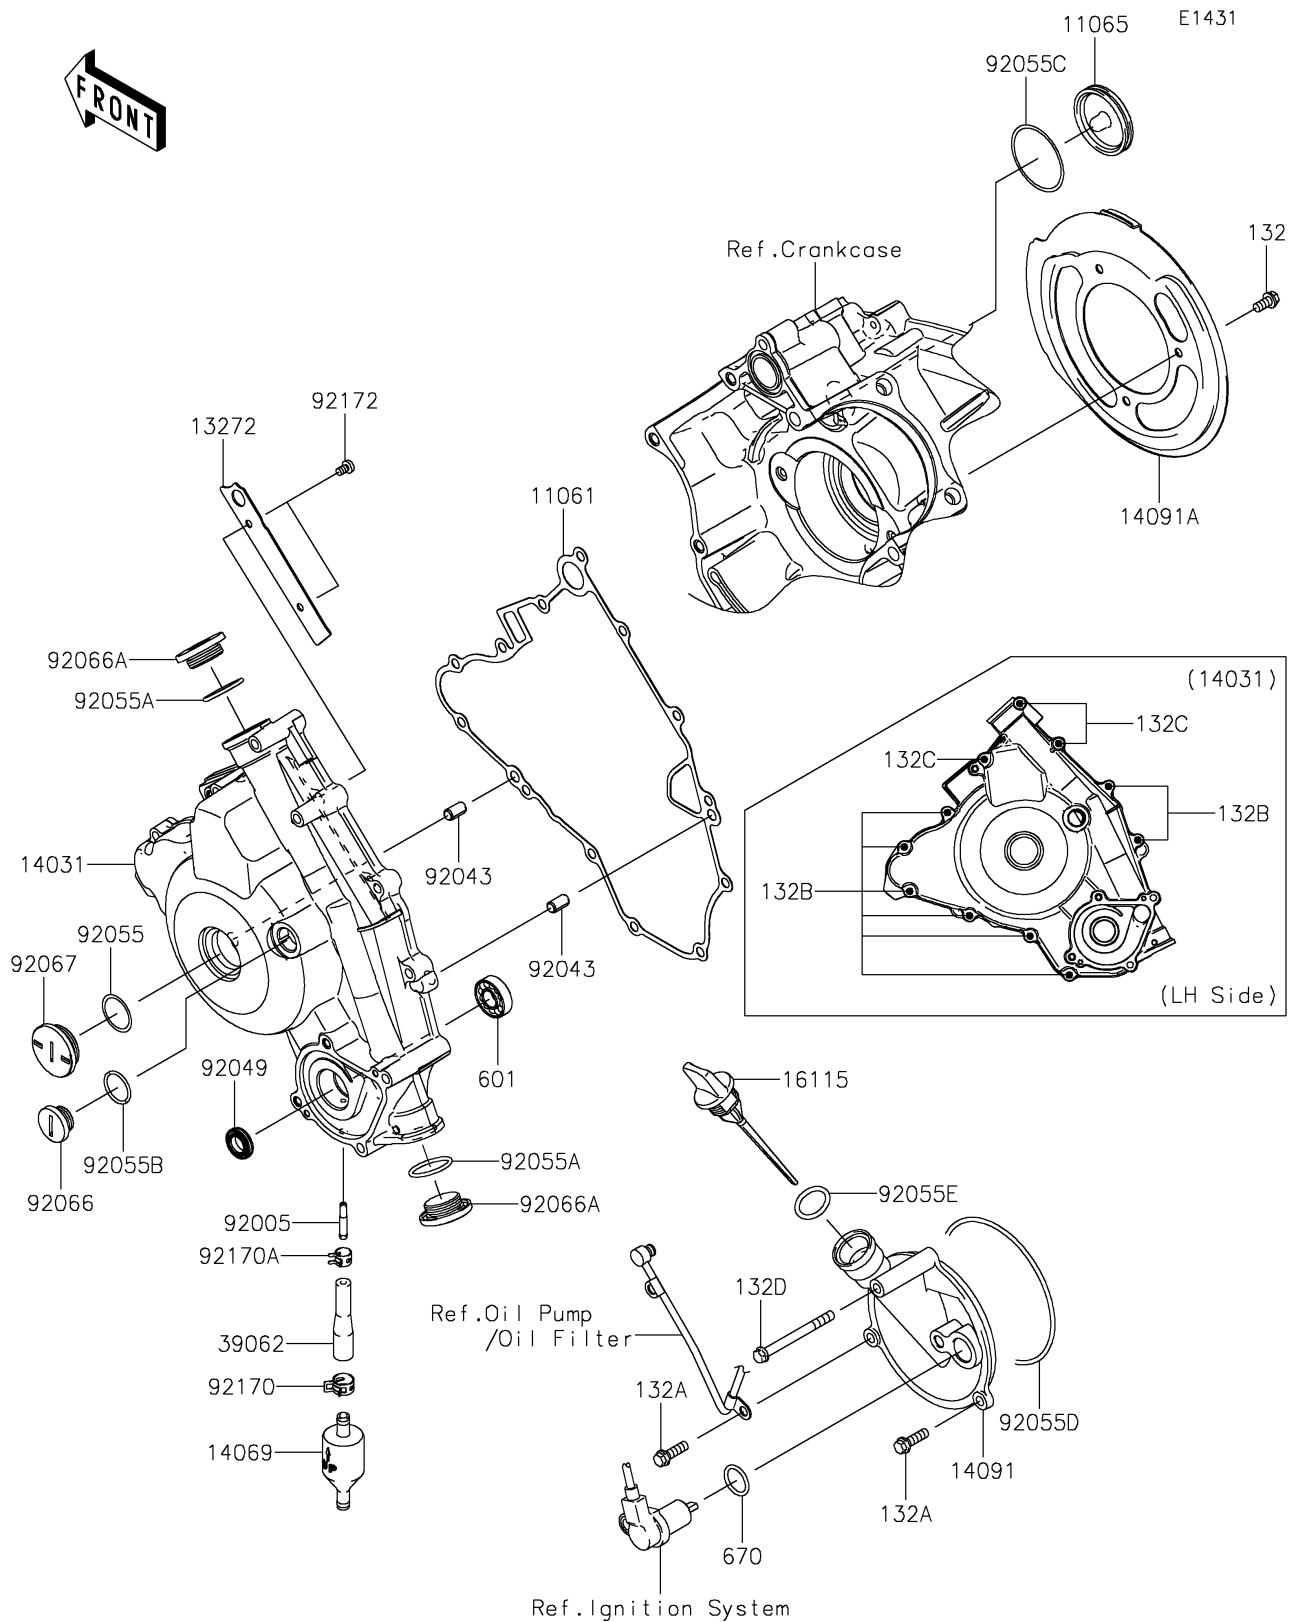

2024 BRUTE FORCE® 750 LE EPS CAMO

PARTS DIAGRAM

Engine Cover(s)

2024 BRUTE FORCE® 750 LE EPS CAMO

PARTS LIST

Engine Cover(s)

ITEM NAME	PART NUMBER	QUANTITY
-----------	-------------	----------
