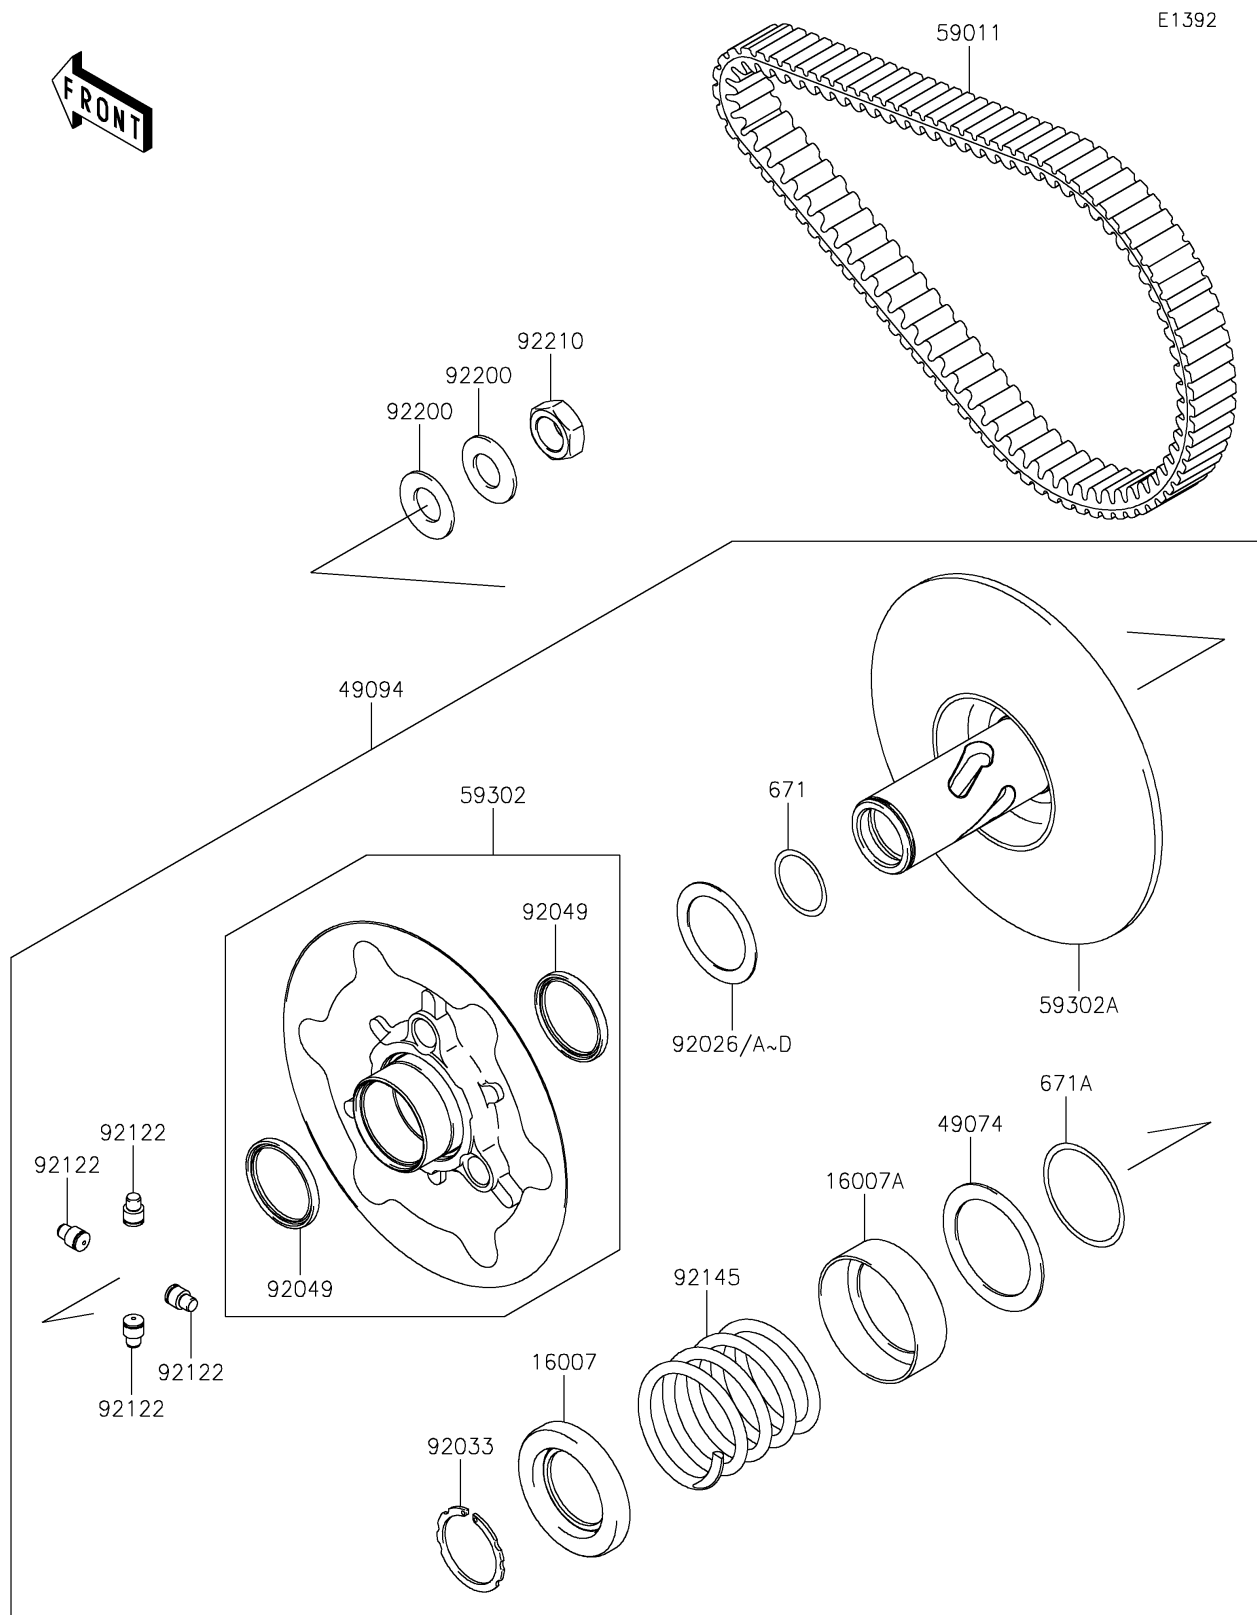

2024 BRUTE FORCE® 750 LE EPS CAMO

PARTS DIAGRAM

Driven Converter/Drive Belt

2024 BRUTE FORCE® 750 LE EPS CAMO

PARTS LIST

Driven Converter/Drive Belt

ITEM NAME	PART NUMBER	QUANTITY
-----------	-------------	----------