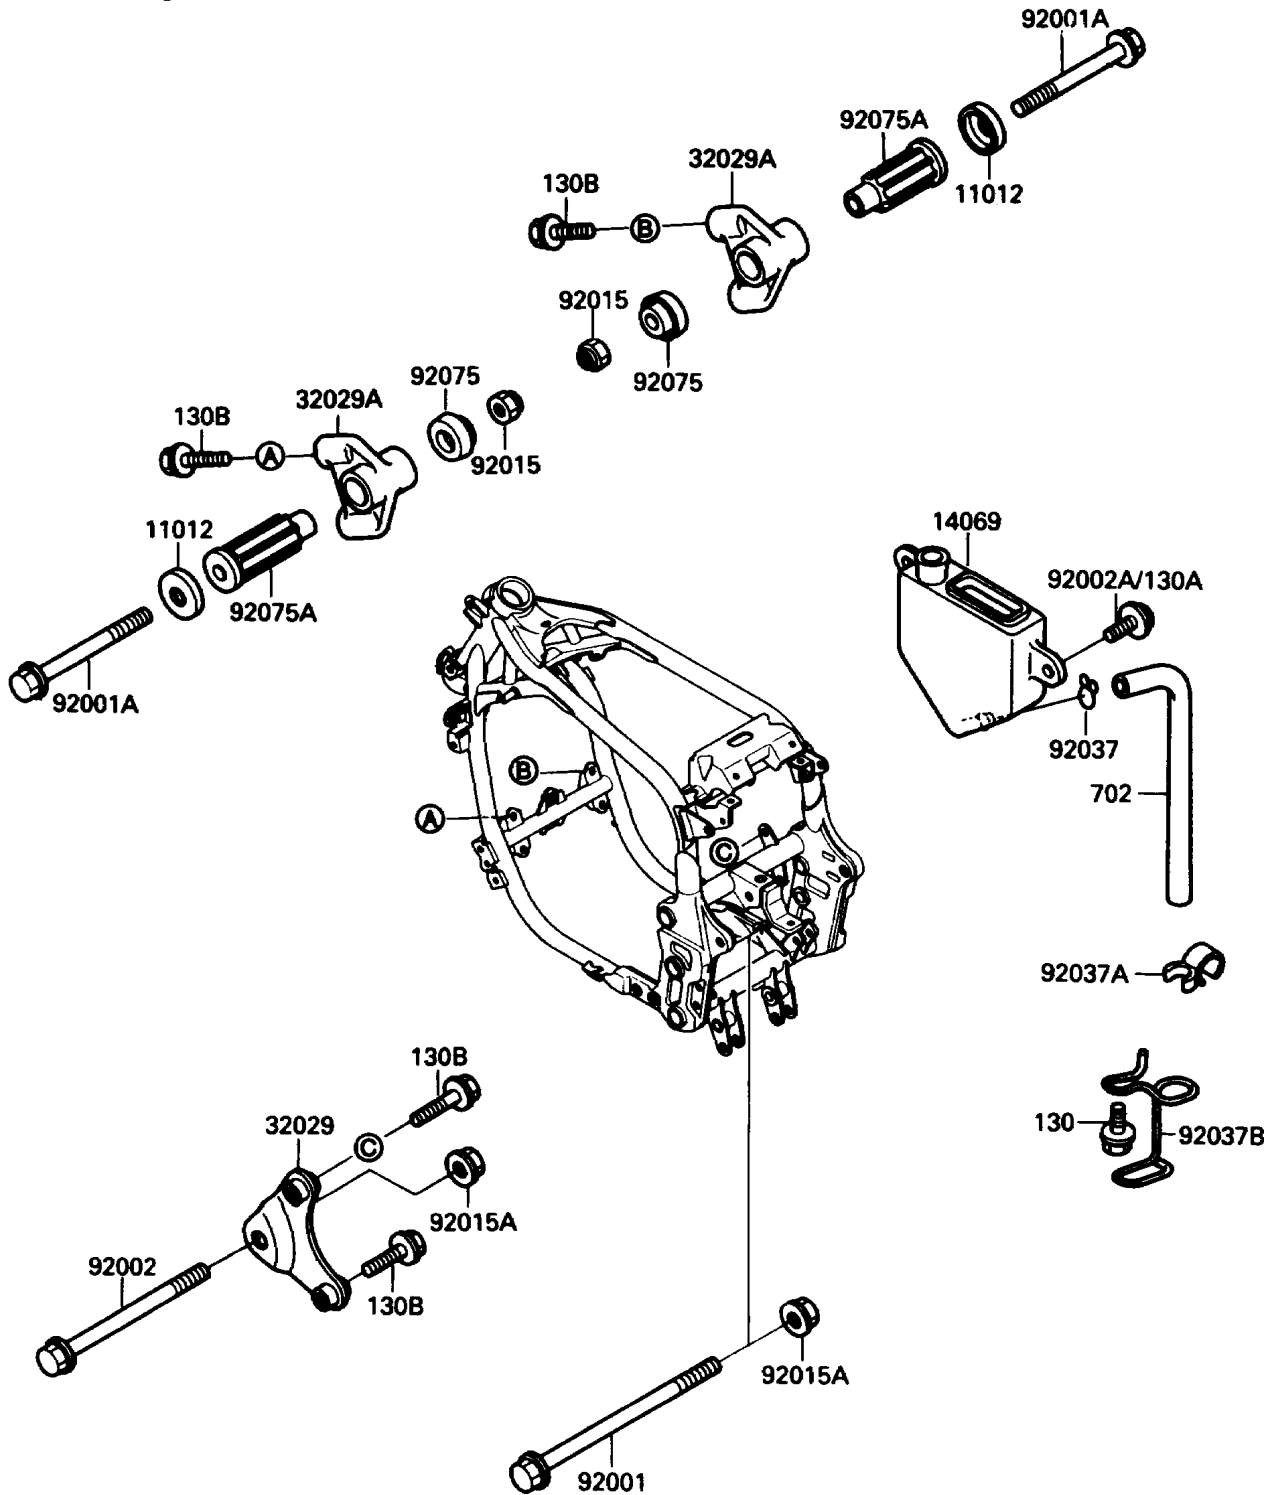

1990 Ninja® 750R

PARTS DIAGRAM

Frame Fittings

F2131

1990 Ninja[®] 750R

PARTS LIST Frame Fittings

ITEM NAME

PART NUMBER

QUANTITY
