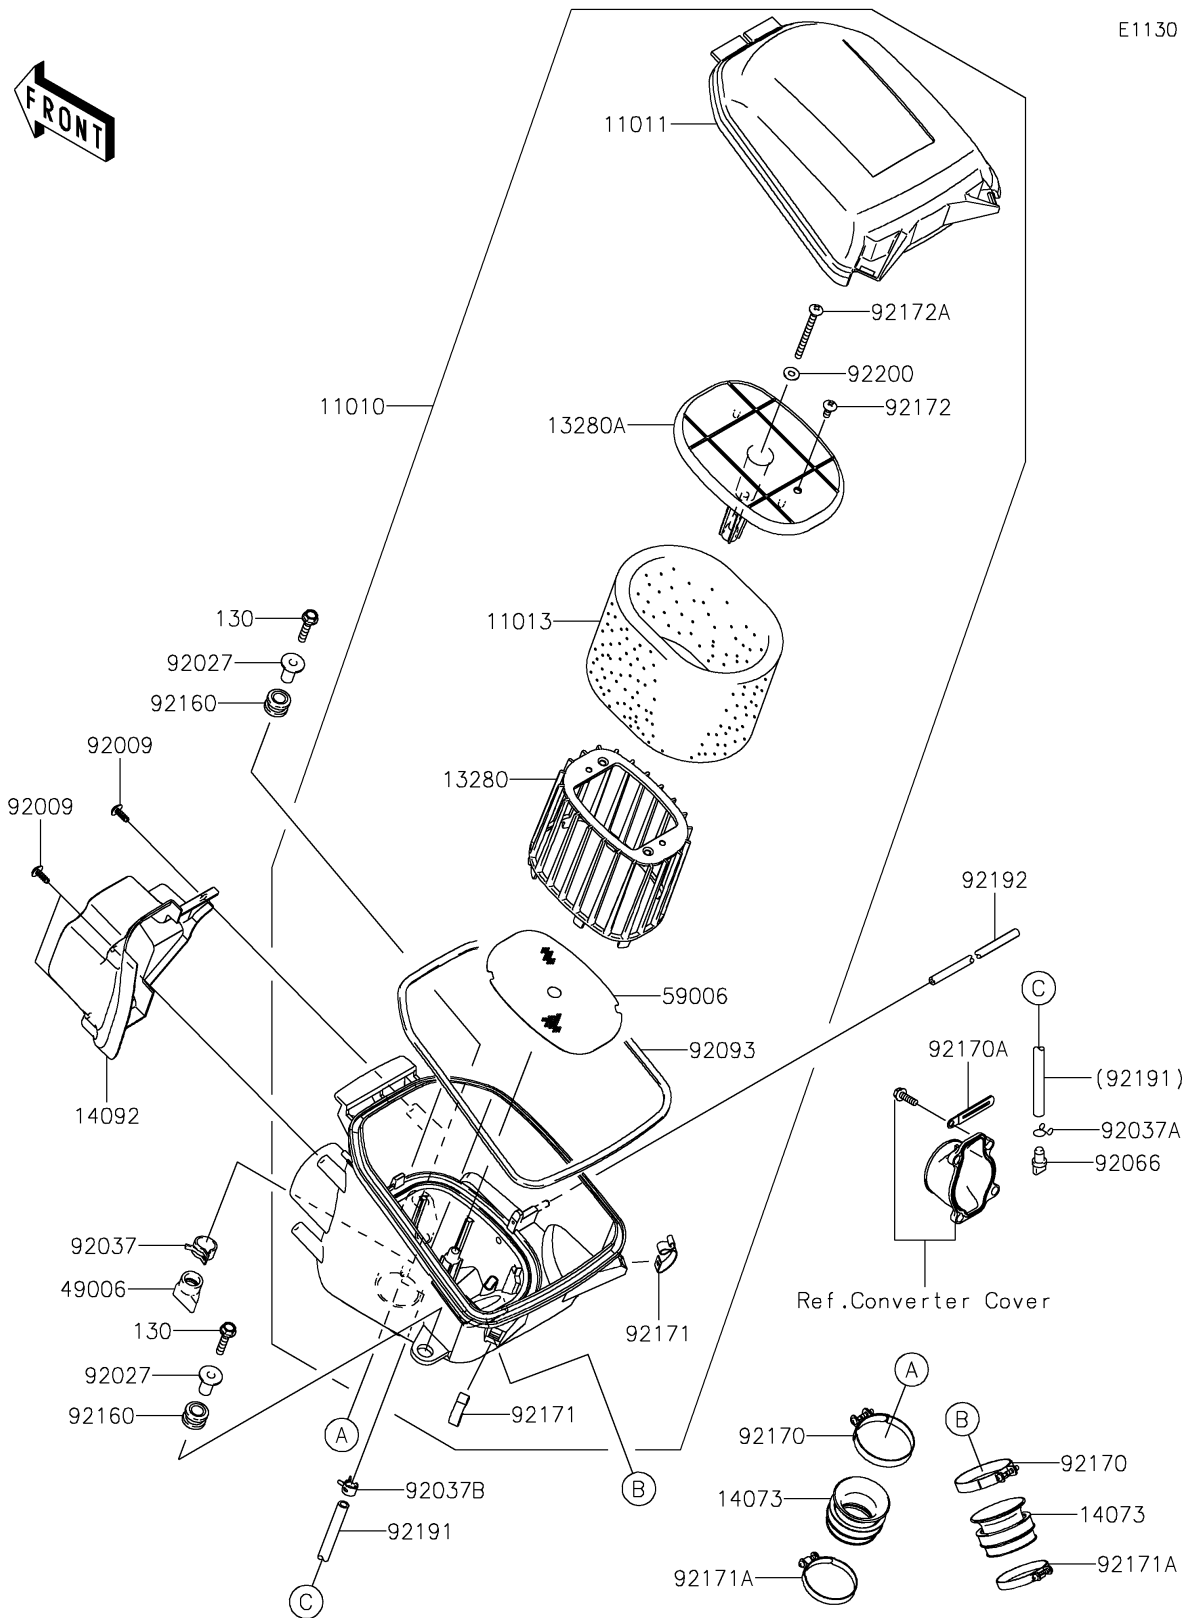

2024 BRUTE FORCE® 750 LE EPS CAMO

PARTS DIAGRAM

Air Cleaner