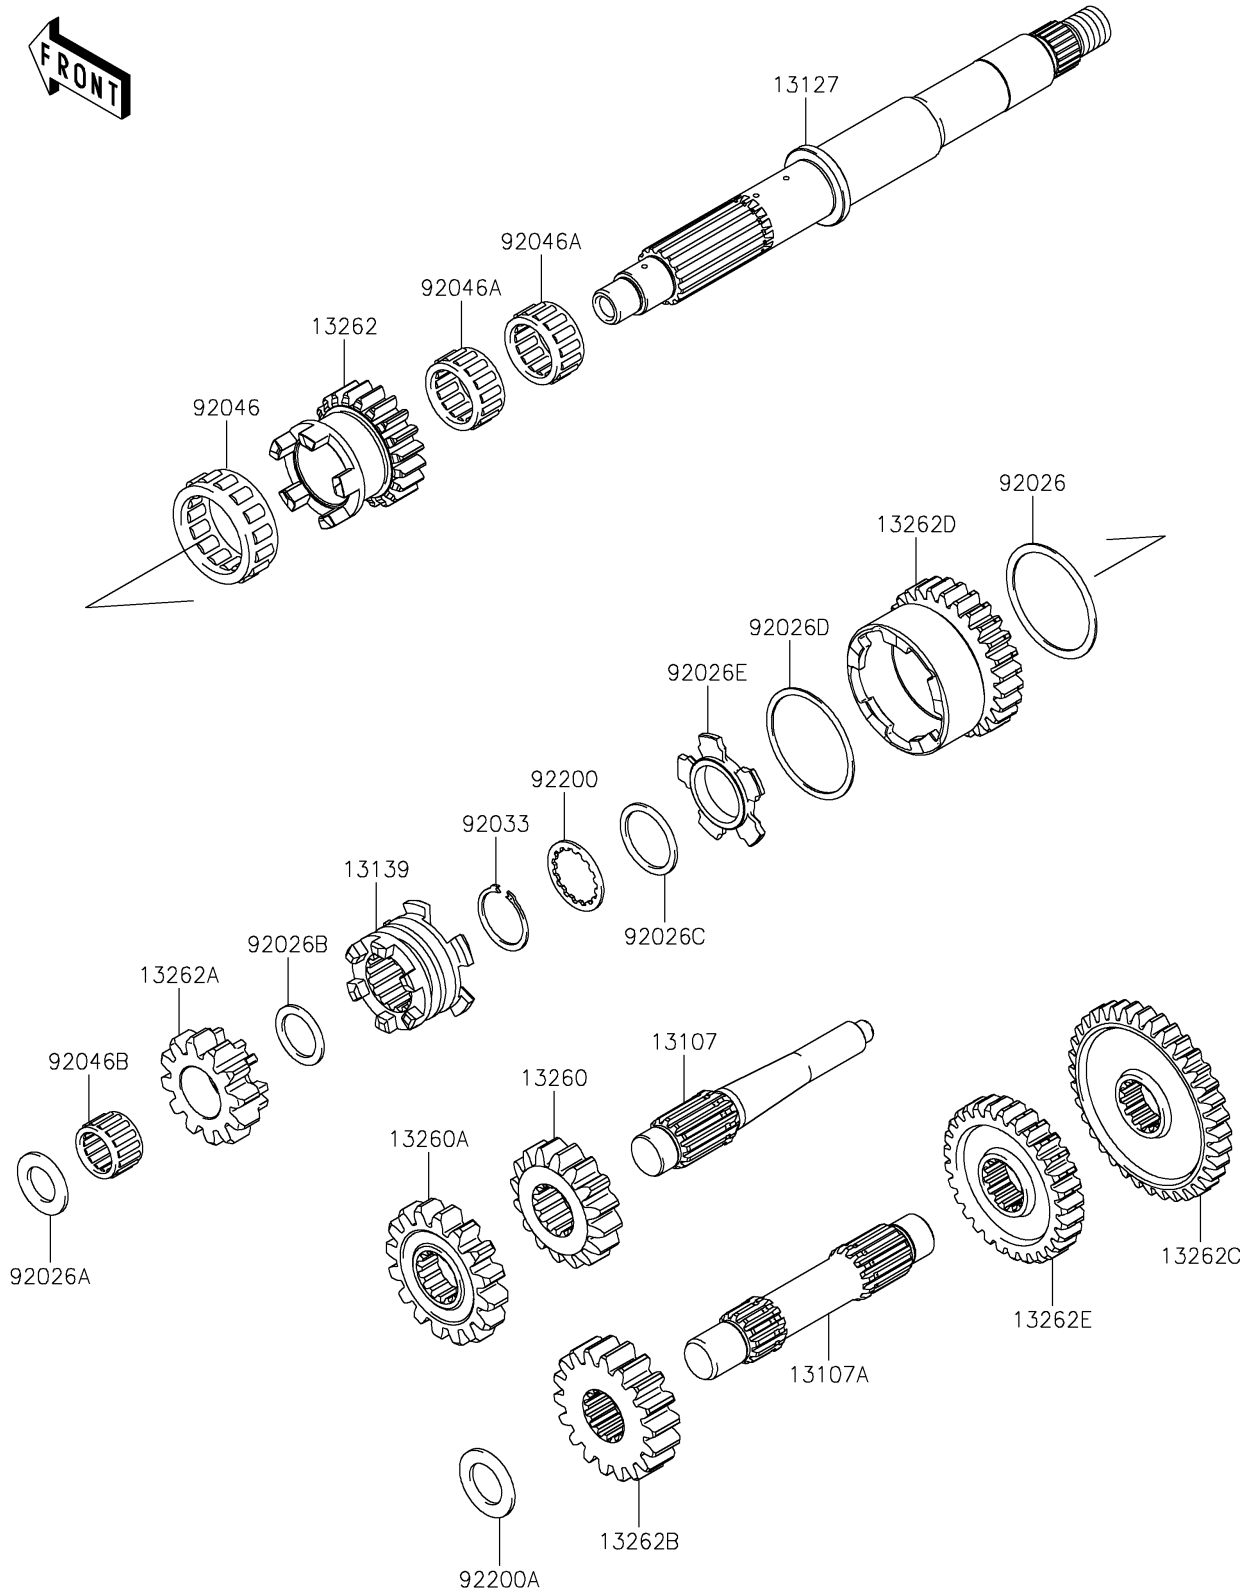

2025 BRUTE FORCE® 750 LE EPS

PARTS DIAGRAM

Transmission

E1361

2025 BRUTE FORCE® 750 LE EPS

PARTS LIST

Transmission

ITEM NAME	PART NUMBER	QUANTITY
SHAFT,REVERSE,IDLE (Ref # 13107)	13107-0754	1
SHAFT,COUNTER (Ref # 13107A)	13107-0755	1
SHAFT-TRANSMISSION INPUT (Ref # 13127)	13127-0053	1
SHIFTER (Ref # 13139)	13139-0626	1
GEAR,OUTPUT REVERSE,16T (Ref # 13260)	13260-1872	1
GEAR,DRIVEN REVERSE,16T (Ref # 13260A)	13260-1873	1
GEAR,INPUT LOW,20T (Ref # 13262)	13262-0234	1
GEAR,INPUT REVERSE,12T (Ref # 13262A)	13262-0235	1
GEAR,OUTPUT DRIVE,18T (Ref # 13262B)	13262-0432	1
GEAR,DRIVEN LOW,36T (Ref # 13262C)	13262-0794	1
GEAR,INPUT HI,27T (Ref # 13262D)	13262-0837	1
GEAR,DRIVEN HI,29T (Ref # 13262E)	13262-0838	1
SPACER,48.2X56X1.0 (Ref # 92026)	92026-0163	1
SPACER,17.3X30X2.0 (Ref # 92026A)	92026-1415	1
SPACER,21.2X29X1.6 (Ref # 92026B)	92026-1568	1
SPACER,28.2X34.5X1.6 (Ref # 92026C)	92026-1587	1
SPACER,48.2X54.3X1.0 (Ref # 92026D)	92026-1599	1
SPACER,HI&LOW (Ref # 92026E)	92026-1600	1
RING-SNAP,25.9X30.6X1.2 (Ref # 92033)	92033-1037	1
BEARING-NEEDLE,HIGH GEAR (Ref # 92046)	92046-1276	1
BEARING-NEEDLE,FWF-283317 (Ref # 92046A)	92046-1278	2
BEARING-NEEDLE,REVERSE GEAR (Ref # 92046B)	92046-1279	1
WASHER,28.5X34.0X1.5 (Ref # 92200)	92200-1240	1
WASHER,20.3X33X2.0 (Ref # 92200A)	92200-1351	1