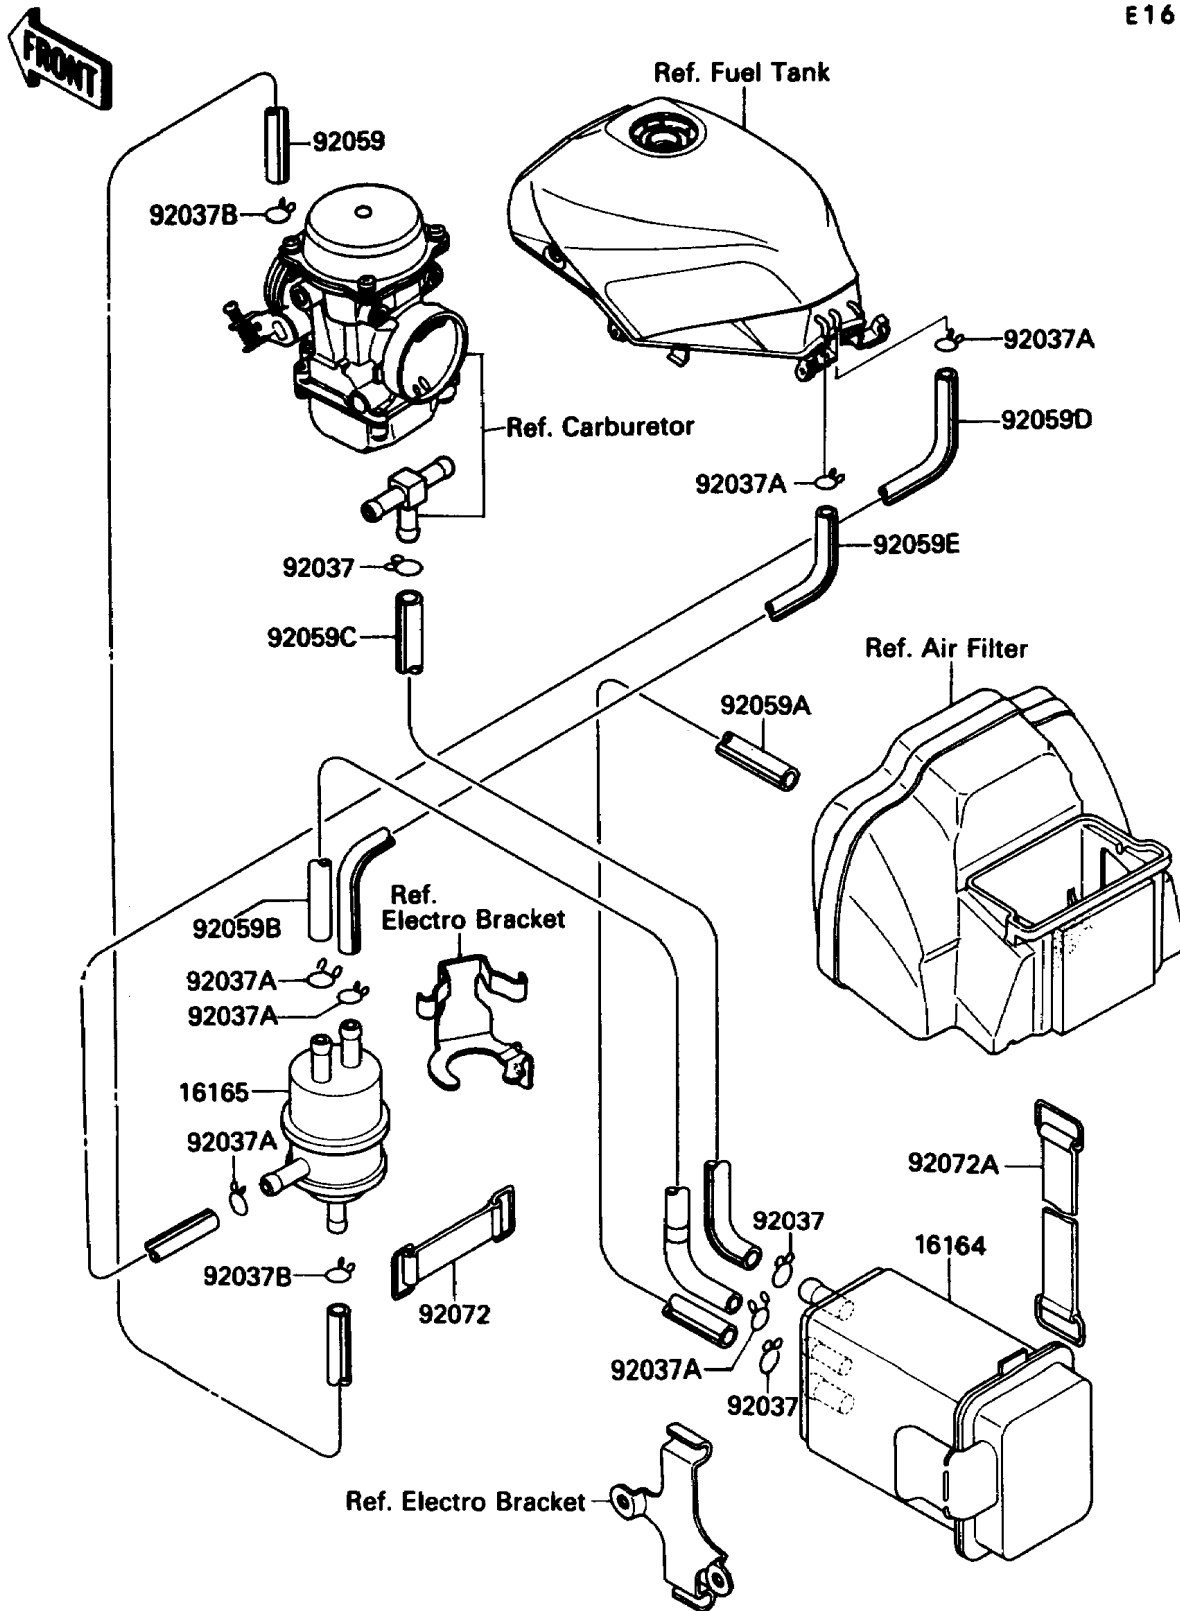

1990 Ninja[®] 750R

PARTS DIAGRAM

Fuel Evaporative System

E1650

1990 Ninja[®] 750R

PARTS LIST

Fuel Evaporative System

ITEM NAME

PART NUMBER

QUANTITY
