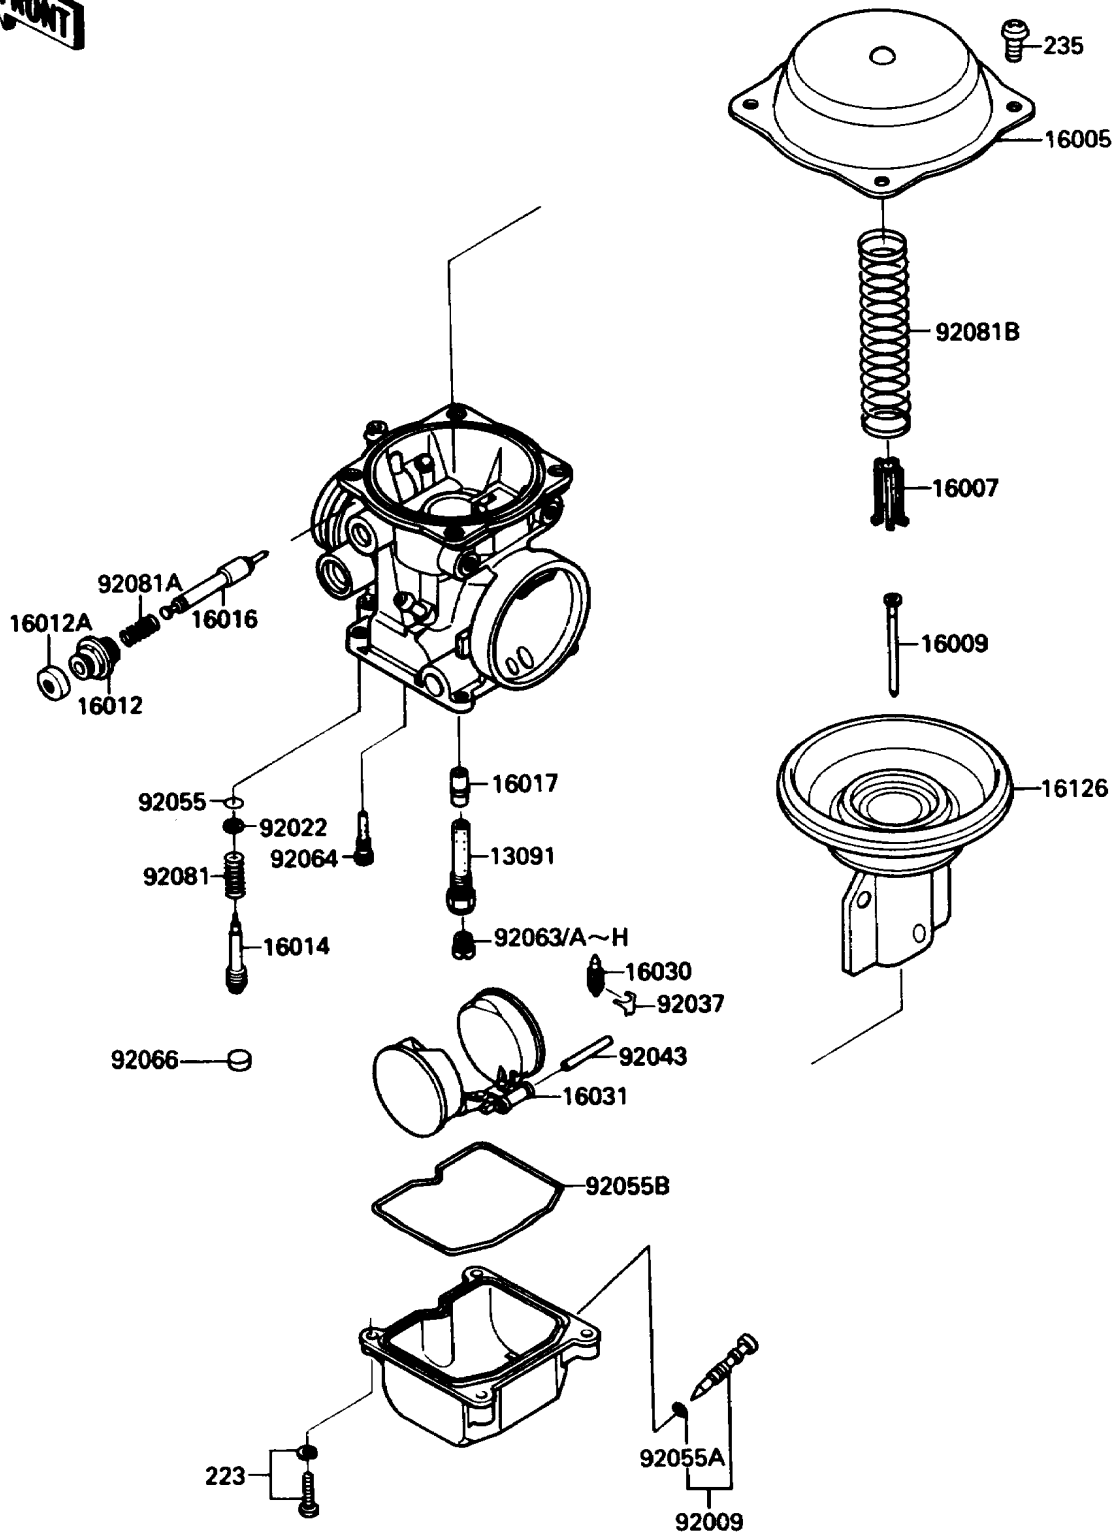

1990 Ninja[®] 750R

PARTS DIAGRAM

Carburetor Parts

E1612

1990 Ninja[®] 750R

PARTS LIST

Carburetor Parts

ITEM NAME

PART NUMBER

QUANTITY
