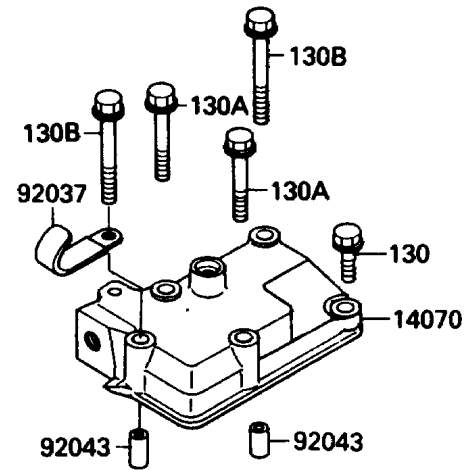

1990 Ninja® 750R

PARTS DIAGRAM

Breather Cover/Oil Pan

E1432

1990 Ninja[®] 750R

PARTS LIST

Breather Cover/Oil Pan

ITEM NAME

PART NUMBER

QUANTITY
