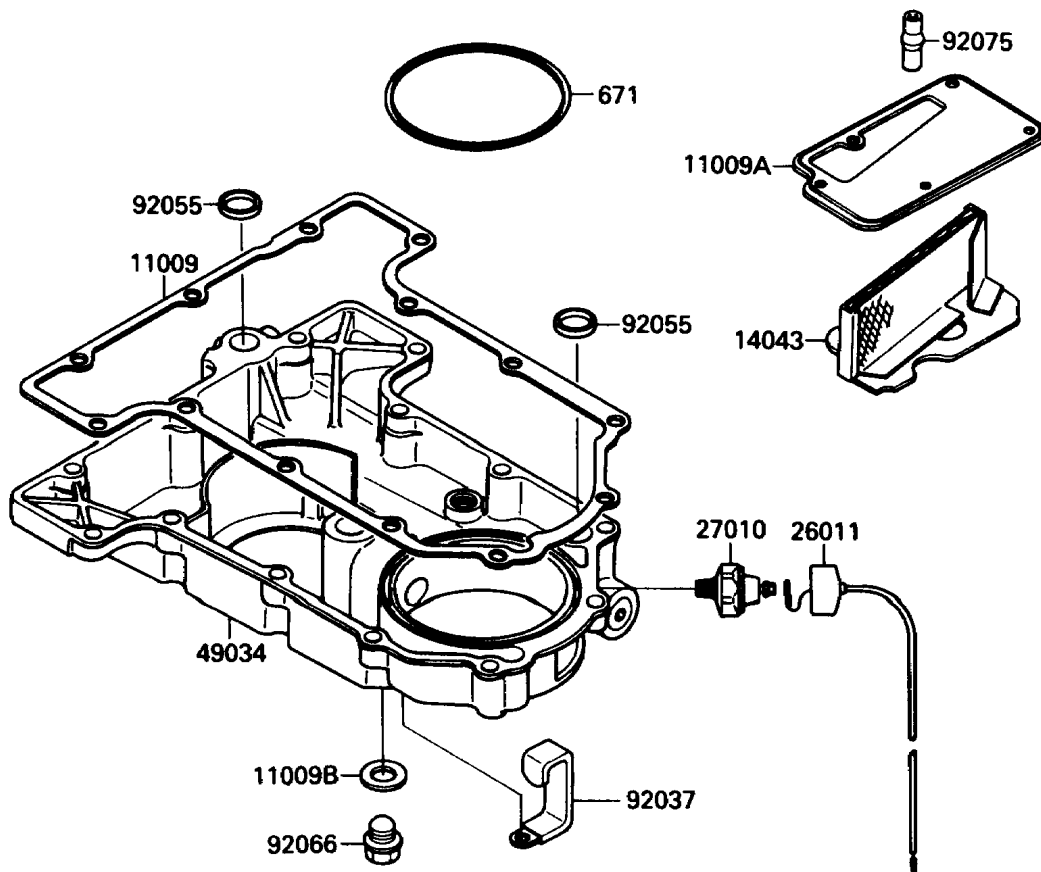

1990 Ninja® 750R

PARTS DIAGRAM

Breather Cover/Oil Pan

E1432

1990 Ninja[®] 750R

PARTS LIST

Breather Cover/Oil Pan

ITEM NAME

PART NUMBER

QUANTITY
