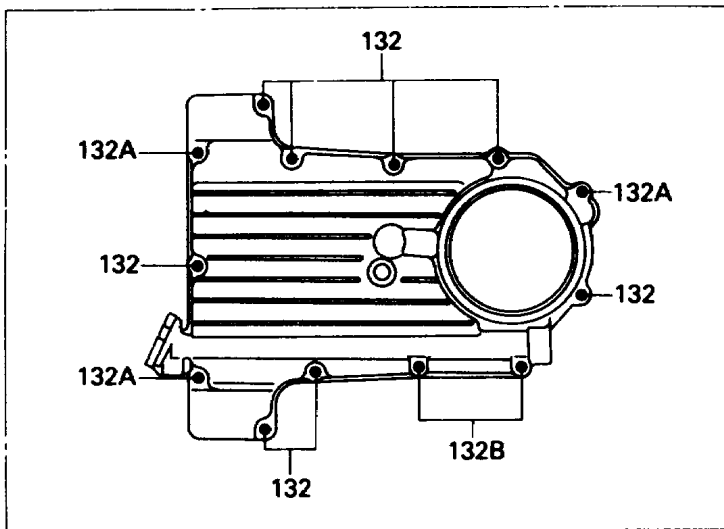

1990 Ninja® 750R

PARTS DIAGRAM

Breather Cover/Oil Pan

E1432

1990 Ninja[®] 750R

PARTS LIST

Breather Cover/Oil Pan

ITEM NAME

PART NUMBER

QUANTITY
