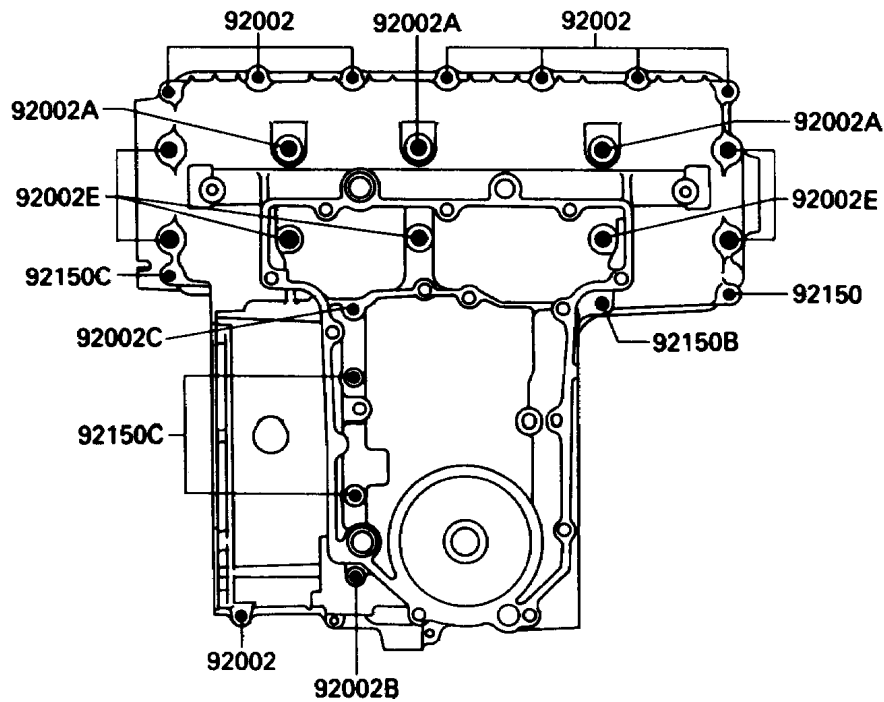

1990 Ninja[®] 750R

PARTS DIAGRAM

Crankcase Bolt Pattern

Upper Case

E1412

Lower Case

1990 Ninja[®] 750R

PARTS LIST

Crankcase Bolt Pattern

ITEM NAME

PART NUMBER

QUANTITY
