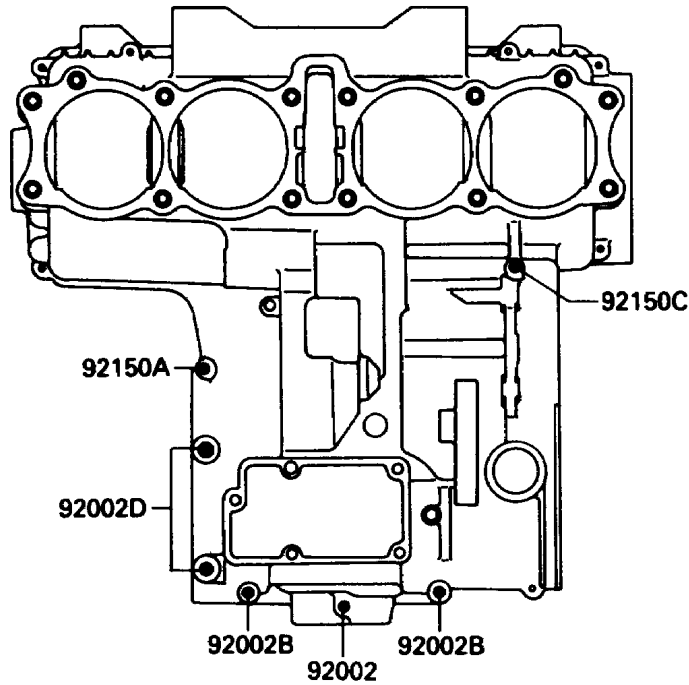

1990 Ninja[®] 750R

PARTS DIAGRAM

Crankcase Bolt Pattern

Upper Case

E1412

Lower Case

1990 Ninja[®] 750R

PARTS LIST

Crankcase Bolt Pattern

ITEM NAME

PART NUMBER

QUANTITY
